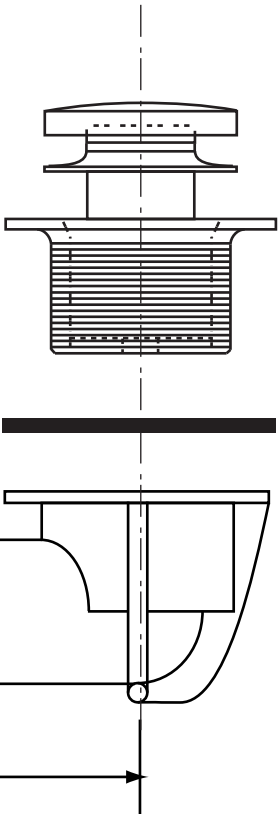

Y593244CP
White Poly Tip Toe Waste & Overflow
 2-Hole Cover with Coarse Thread Shoe - Polished Chrome

Up To 14"

Up To 7-1/2"