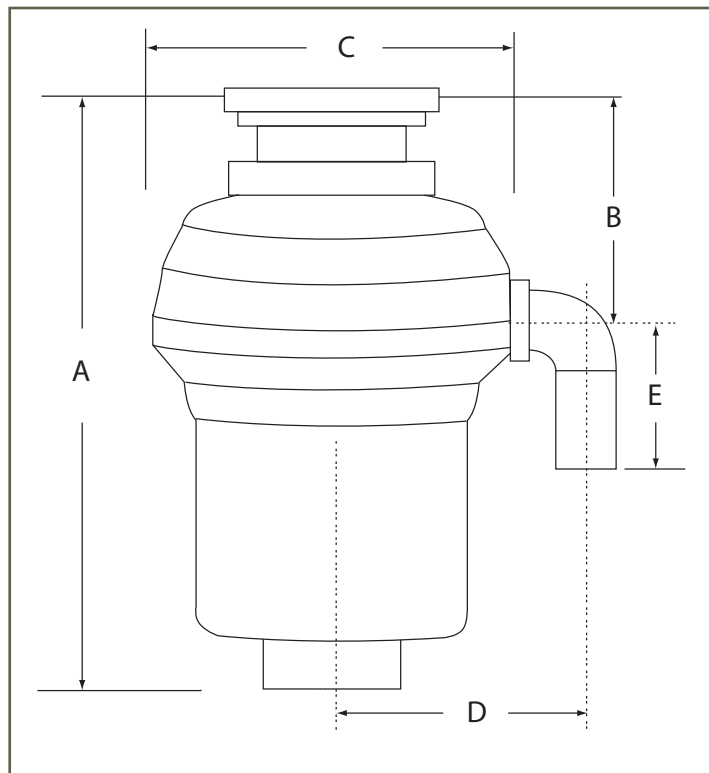

Specifications	Model WM75P
Horsepower	3/4 HP
Motor Speed RPM	2700 RPM
Voltage	100/120 v
Amperage	6.5 a
Hertz	50/60 Hz
Motor Type	Permanent Magnet
Splash Guard	PVC
Drain Outlet	Polycarbonate 940
Grind Ring	Stainless Steel
Swivel Impellers	Cast Stainless Steel
Balanced Turntable	Stainless Steel
Balanced Armature Shaft	Stainless Steel
Hopper	Polycarbonate 940
Drain Housing	Phenolic EA-5551J
Circuit Protector	Manual Reset Breaker
Sink Flange	Polycarbonate 940
Stopper	Stainless / ABS
Bearings	Permanent Sealed Sleeve
Sound Shell	Full
Individual Shipping Weight	14 lbs.
Individual Shipping Carton	10" x 10" x 18"
Master Carton (4)	56 lbs.
Measurement A	16"
Measurement B	7-1/4"
Measurement C	8-1/2"
Measurement D	5-5/8"
Measurement E	4"
Warranty (Years)	8
UPC Code	7-47028-83184-0