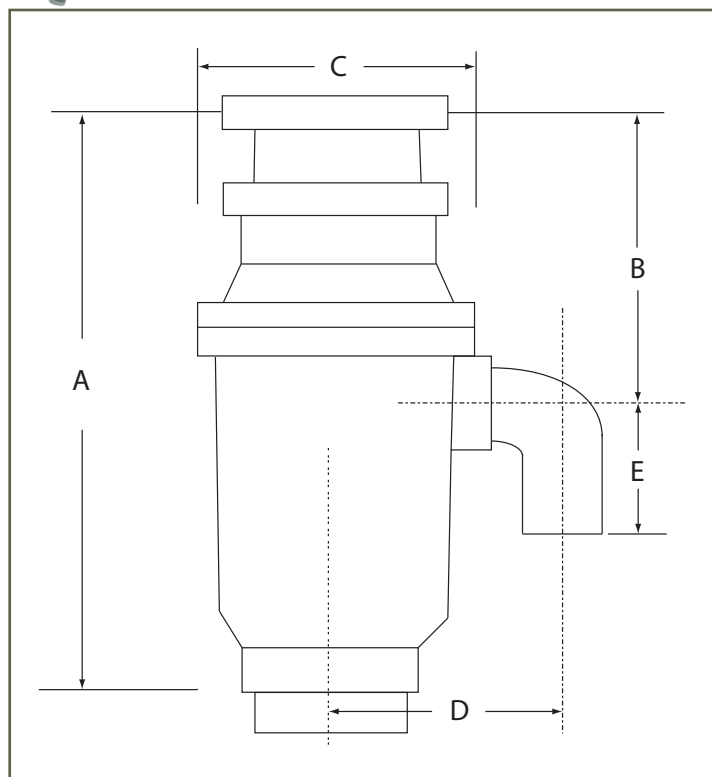

Food Waste Disposal

WASTEMASTER

by WESTBRASS

WM33S

1/3 HP Silver Series

GRINDMASTER premium performance components create the ultimate home waste disposal system.

- 1925 RPM **LiquiDATOR** permanent magnet motor nearly eliminates clogging or binding.
- Accoustically balanced steel turntable and armature for smooth, quiet operation.
- Stainless steel impellers for superior longevity.
- **GUARDMASTER** removable splash guard for easy cleaning.
- **MOUNTMASTER** locking system for easy installation.
- Corrosion proof 7/8" dishwasher inlet with knock-out plug.

Specifications	Model WM33S
Horsepower	1/3 HP
Motor Speed RPM	1925 RPM
Voltage	100/120 v
Amperage	4.0 a
Hertz	50/60 Hz
Motor Type	Permanent Magnet
Splash Guard	PVC
Drain Outlet	Polycarbonate 940
Grind Ring	Carbon Steel
Swivel Impellers	Stainless Steel
Balanced Turntable	Carbon Steel
Balanced Armature Shaft	Stainless Steel
Hopper	Polycarbonate 940
Drain Housing	Phenolic EA-5551J
Circuit Protector	Manual Reset Breaker
Sink Flange	Polycarbonate 940
Stopper	ABS
Bearings	Permanent Sealed Sleeve
Sound Shell	Partial
Individual Shipping Weight	8.75 lbs.
Individual Shipping Carton	6" x 6" x 16"
Master Carton (4)	39 lbs.
Measurement A	12-5/8"
Measurement B	6-1/4"
Measurement C	5-1/4"
Measurement D	5-3/8"
Measurement E	4"
Warranty (Years)	2
UPC Code	7-47028-83189-5