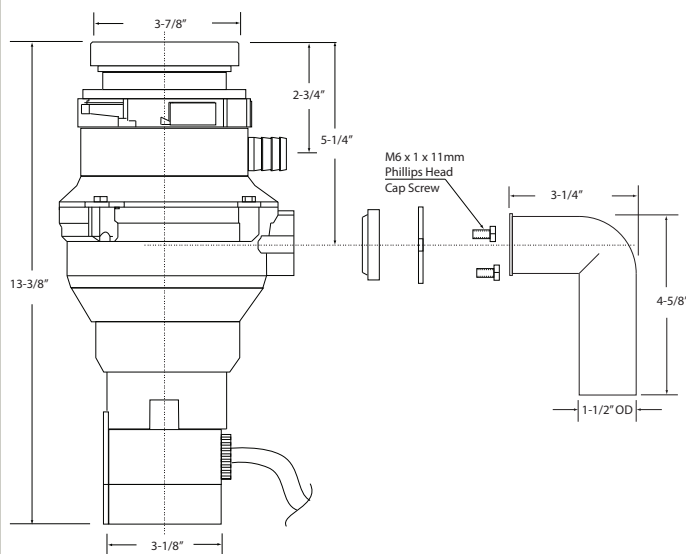

Food Waste Disposal

WASTEMASTER

by WESTBRASS

WM33A

1/3 HP Silver Series

GRINDMASTER premium performance components create the ultimate home waste disposal system.

- 1925 RPM **LIQUIDATOR** permanent magnet motor nearly eliminates clogging or binding.
- Accoustically balanced steel turntable and armature for smooth, quiet operation.
- Stainless steel impellers for superior longevity.
- Apartment Pack adapts **MOUNTMASTER** locking system to existing 3-bolt mount flanges, simplifying installation.
- Corrosion proof 7/8" dishwasher inlet with knock-out plug.

Apartment Pack Replacement Disposer w/ adapter for existing 3-bolt flanges.

2429 E Olympic Blvd., Los Angeles, CA 90021
 (213) 627-8441 • Fax (213) 627-2844
 info@westbrass.com • www.westbrass.com

Specifications	Model WM33A
Horsepower	1/3 HP
Motor Speed RPM	1925 RPM
Voltage	100/120 v
Amperage	4.0 a
Hertz	50/60 Hz
Motor Type	Permanent Magnet
Splash Guard	PVC
Drain Outlet	Polycarbonate 940
Grind Ring	Carbon Steel
Swivel Impellers	Stainless Steel
Balanced Turntable	Carbon Steel
Balanced Armature Shaft	Stainless Steel
Hopper	Polycarbonate 940
Drain Housing	Phenolic EA-5551J
Circuit Protector	Manual Reset Breaker
Sink Flange	Polycarbonate 940
Stopper	N/A
Bearings	Permanent Sealed Sleeve
Sound Shell	Partial
Individual Shipping Weight	8.75 lbs.
Individual Shipping Carton	6" x 6" x 16"
Master Carton (4)	39 lbs.
Warranty (Years)	2
UPC Code	7-47028-83190-1