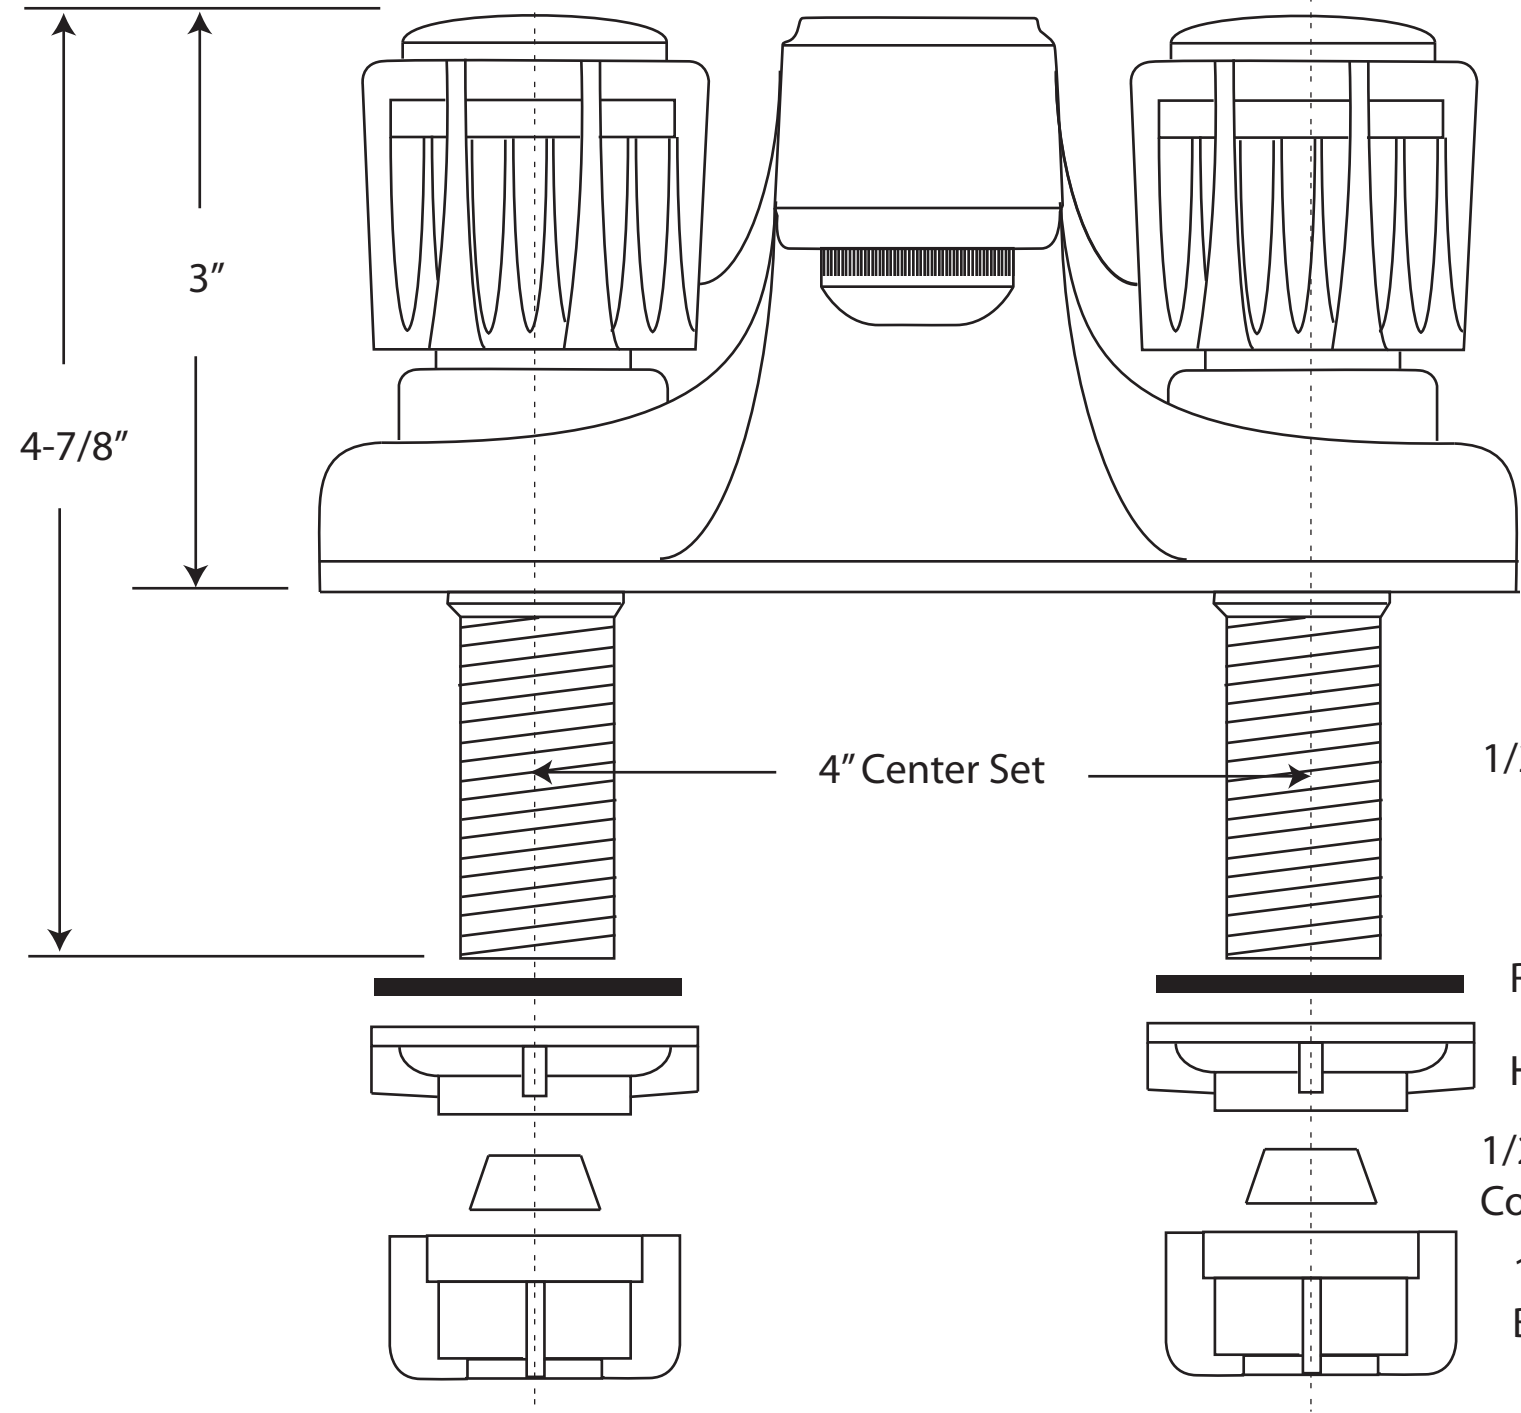

NM2B-26 Lavatory Faucet

Non-metallic - Removable Pop-up Plug
UPC, NSF 61-9, ASME A112.18.1 Approved

4" Center Set

1/2" IPS Plastic Nipple

Rubber Washer

Hold Down Nut

1/2' x 3/8"
Cone Washer

1/2" x 3/8" Plastic
Brunswick Nut