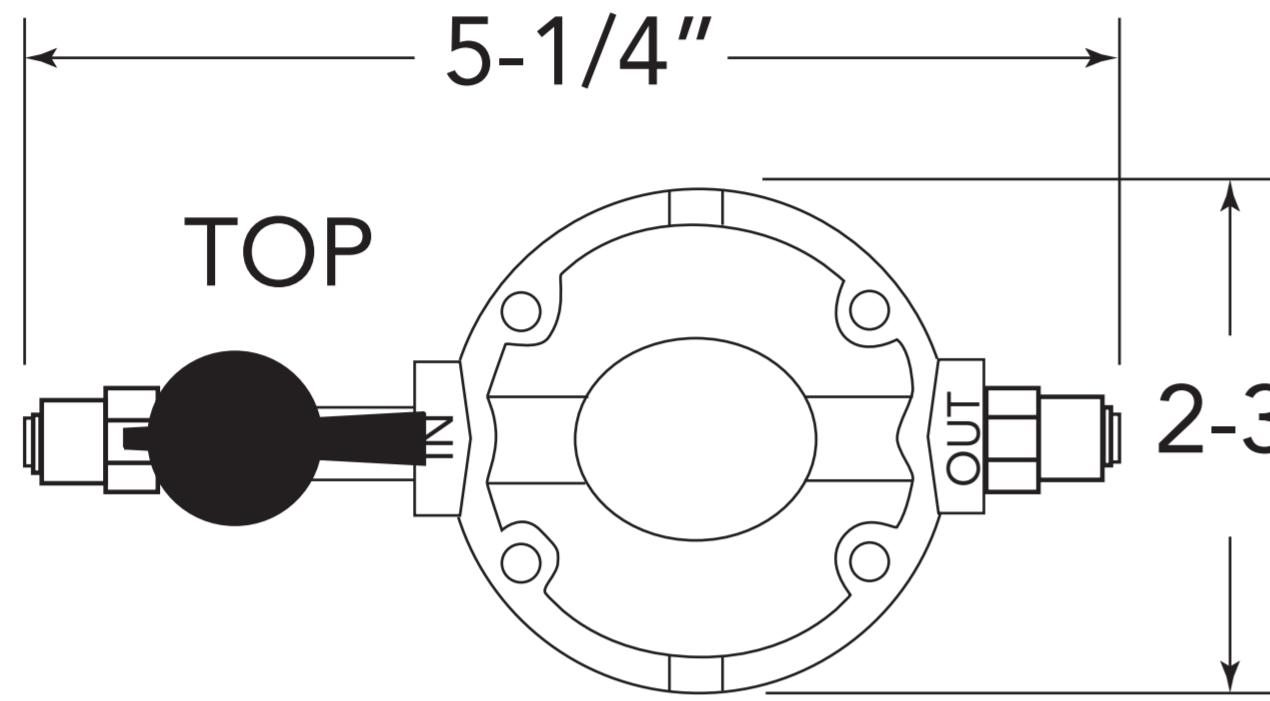

PART NO. FRO-100

SPECIFICATION SHEET

Filter Unit with replacement cartridge

TOP

Mounting Bracket

1/4" OD Inlet

Filter Holder

1/4" OD Outlet

TOP

Filter Cartridge

Mounting Screws

1/4" OD x 5'
Tubing