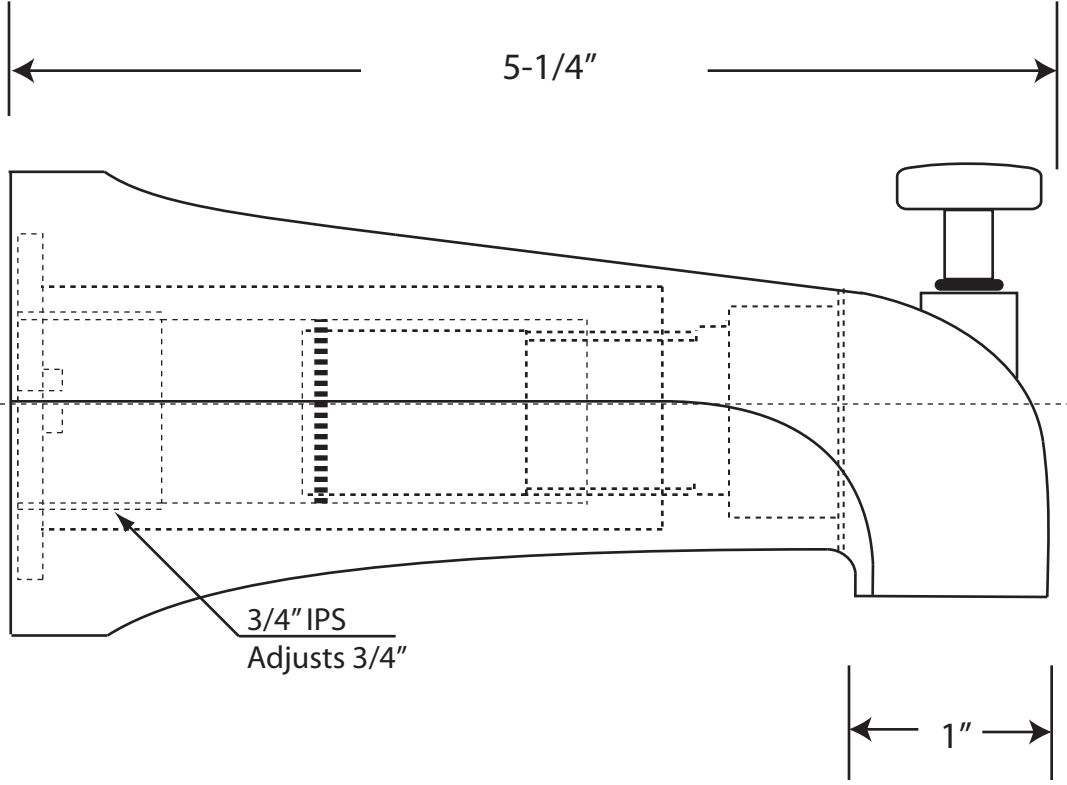

E535D-12F Zinc Diverter Tub Spout

1/2" or 3/4" IPS Adjustable Depth

3/4" x 1/2" IPS Face Bushing

WESTBRASS
Fine Decorative Plumbing Since 1935

2429 East Olympic Blvd. Los Angeles, CA 90021
213-627-8441 • FAX 213-627-2844 • www.westbrass.com