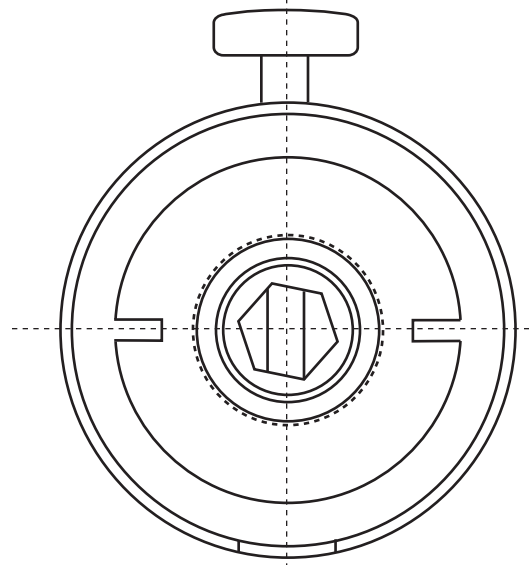

E535D-12F Zinc Diverter Tub Spout

1/2" or 3/4" IPS Adjustable Depth

3/4" x 1/2" IPS Face Bushing

WESTBRASS
Fine Decorative Plumbing Since 1935

2429 East Olympic Blvd. Los Angeles, CA 90021
213-627-8441 • FAX 213-627-2844 • www.westbrass.com