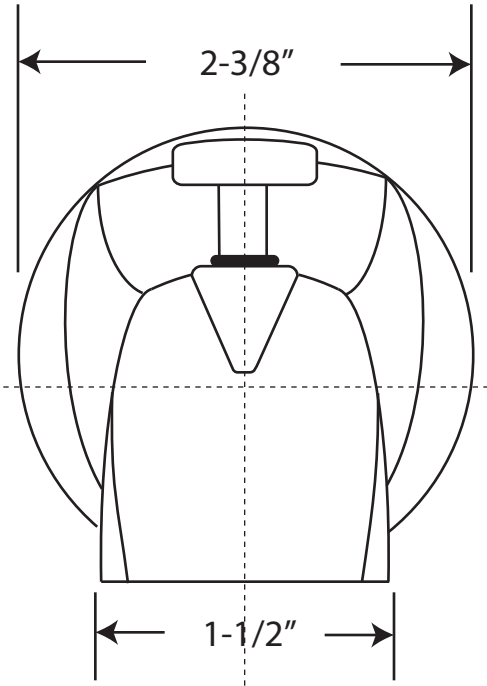

E535D-12F Zinc Diverter Tub Spout

1/2" or 3/4" IPS Adjustable Depth

3/4" x 1/2" IPS Face Bushing

WESTBRASS
Fine Decorative Plumbing Since 1935

2429 East Olympic Blvd. Los Angeles, CA 90021
213-627-8441 • FAX 213-627-2844 • www.westbrass.com