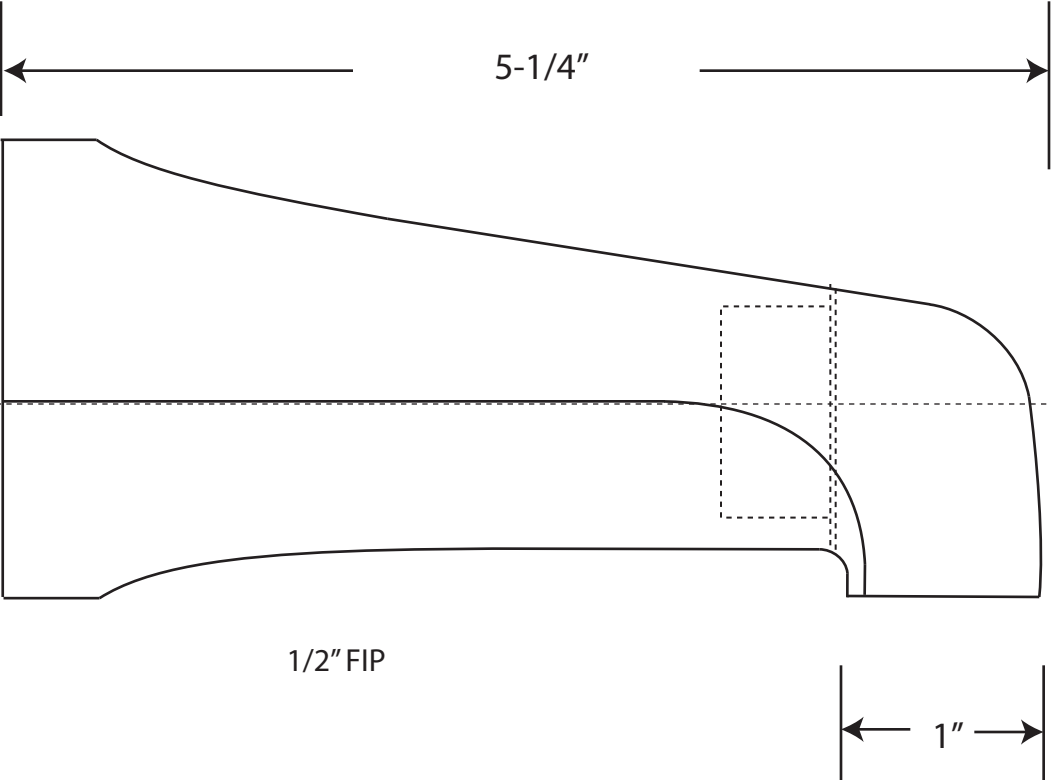

E531-1F Zinc Tub Spout

1/2" FIP Front Attachment

WESTBRASS
Fine Decorative Plumbing Since 1935

2429 East Olympic Blvd. Los Angeles, CA 90021
213-627-8441 • FAX 213-627-2844 • www.westbrass.com