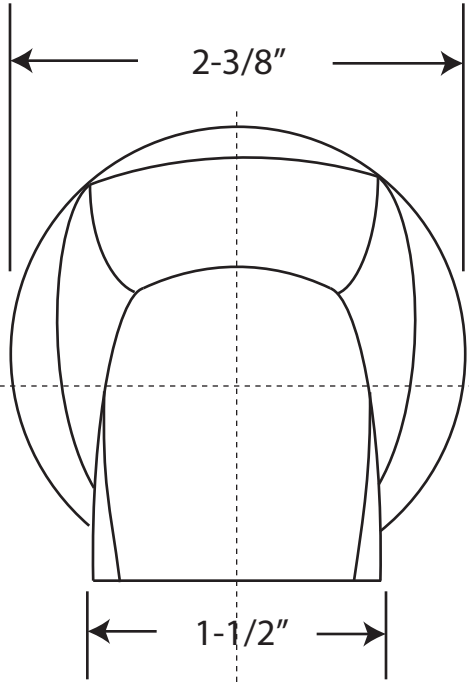

E531-1F Zinc Tub Spout

1/2" FIP Front Attachment

WESTBRASS
Fine Decorative Plumbing Since 1935

2429 East Olympic Blvd. Los Angeles, CA 90021
213-627-8441 • FAX 213-627-2844 • www.westbrass.com