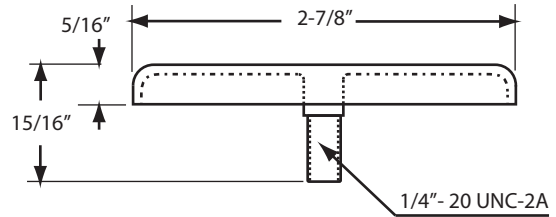

D98RK Drain & Overflow Kit

For Integral Overflow Tubs

1/4"-20 x 3/4"
Pan Head Screws