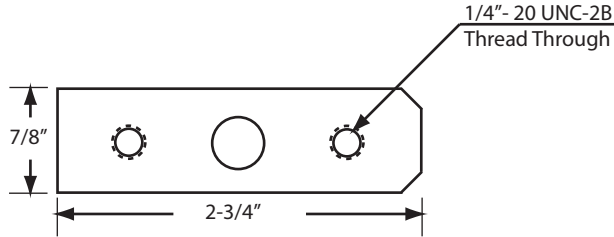

D98RK Drain & Overflow Kit

For Integral Overflow Tubs

1/4"-20 x 3/4"
Pan Head Screws