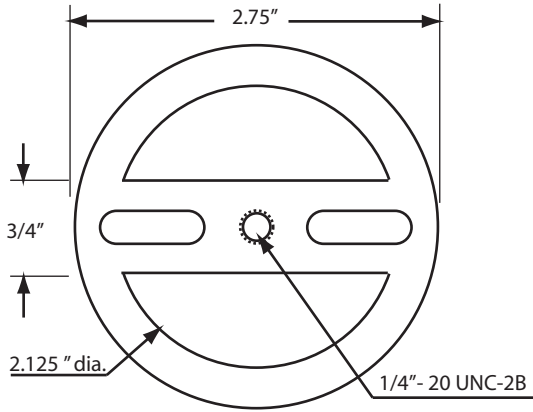

D98RK Drain & Overflow Kit

For Integral Overflow Tubs

1/4"-20 x 3/4"
Pan Head Screws