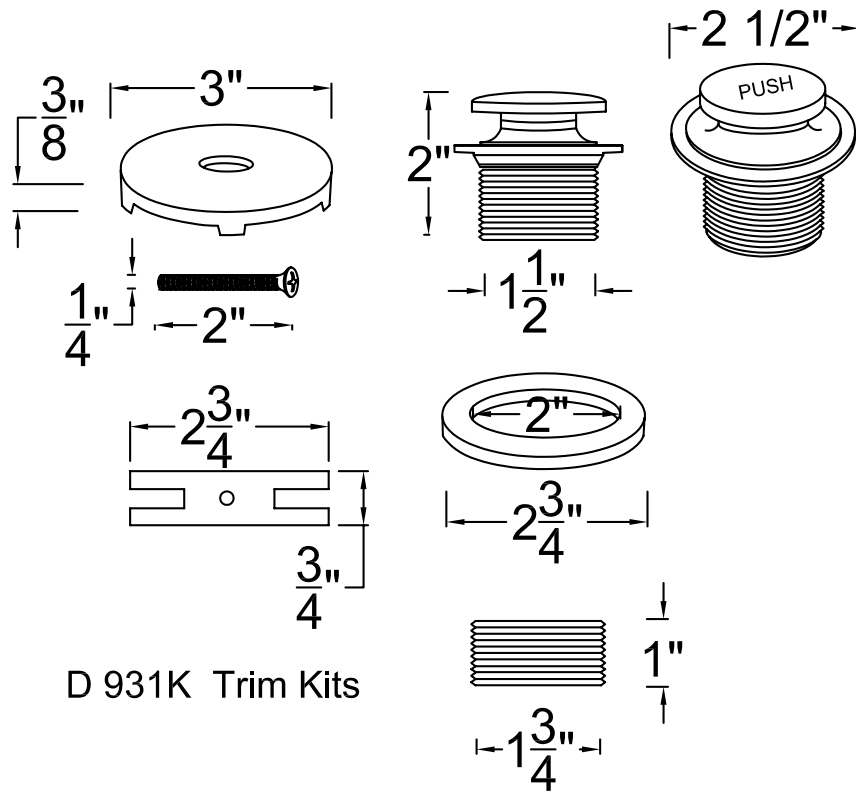

D931K

UNIVERSAL CONVERSION KITS

D 931K 1 HOLE FACEPLATE WITH SCREWS AND 2 HOLE ADAPTER.FINE
 THREAD SHOE STRAINER WITH TIP TOE MECHANISM. INCLUDES 1-7/8"-
 11-1/2"X 1-5/8"-16 (FINE TO COARSE THREAD) BRASS ADAPTER BUSHING

D 931K Trim Kits