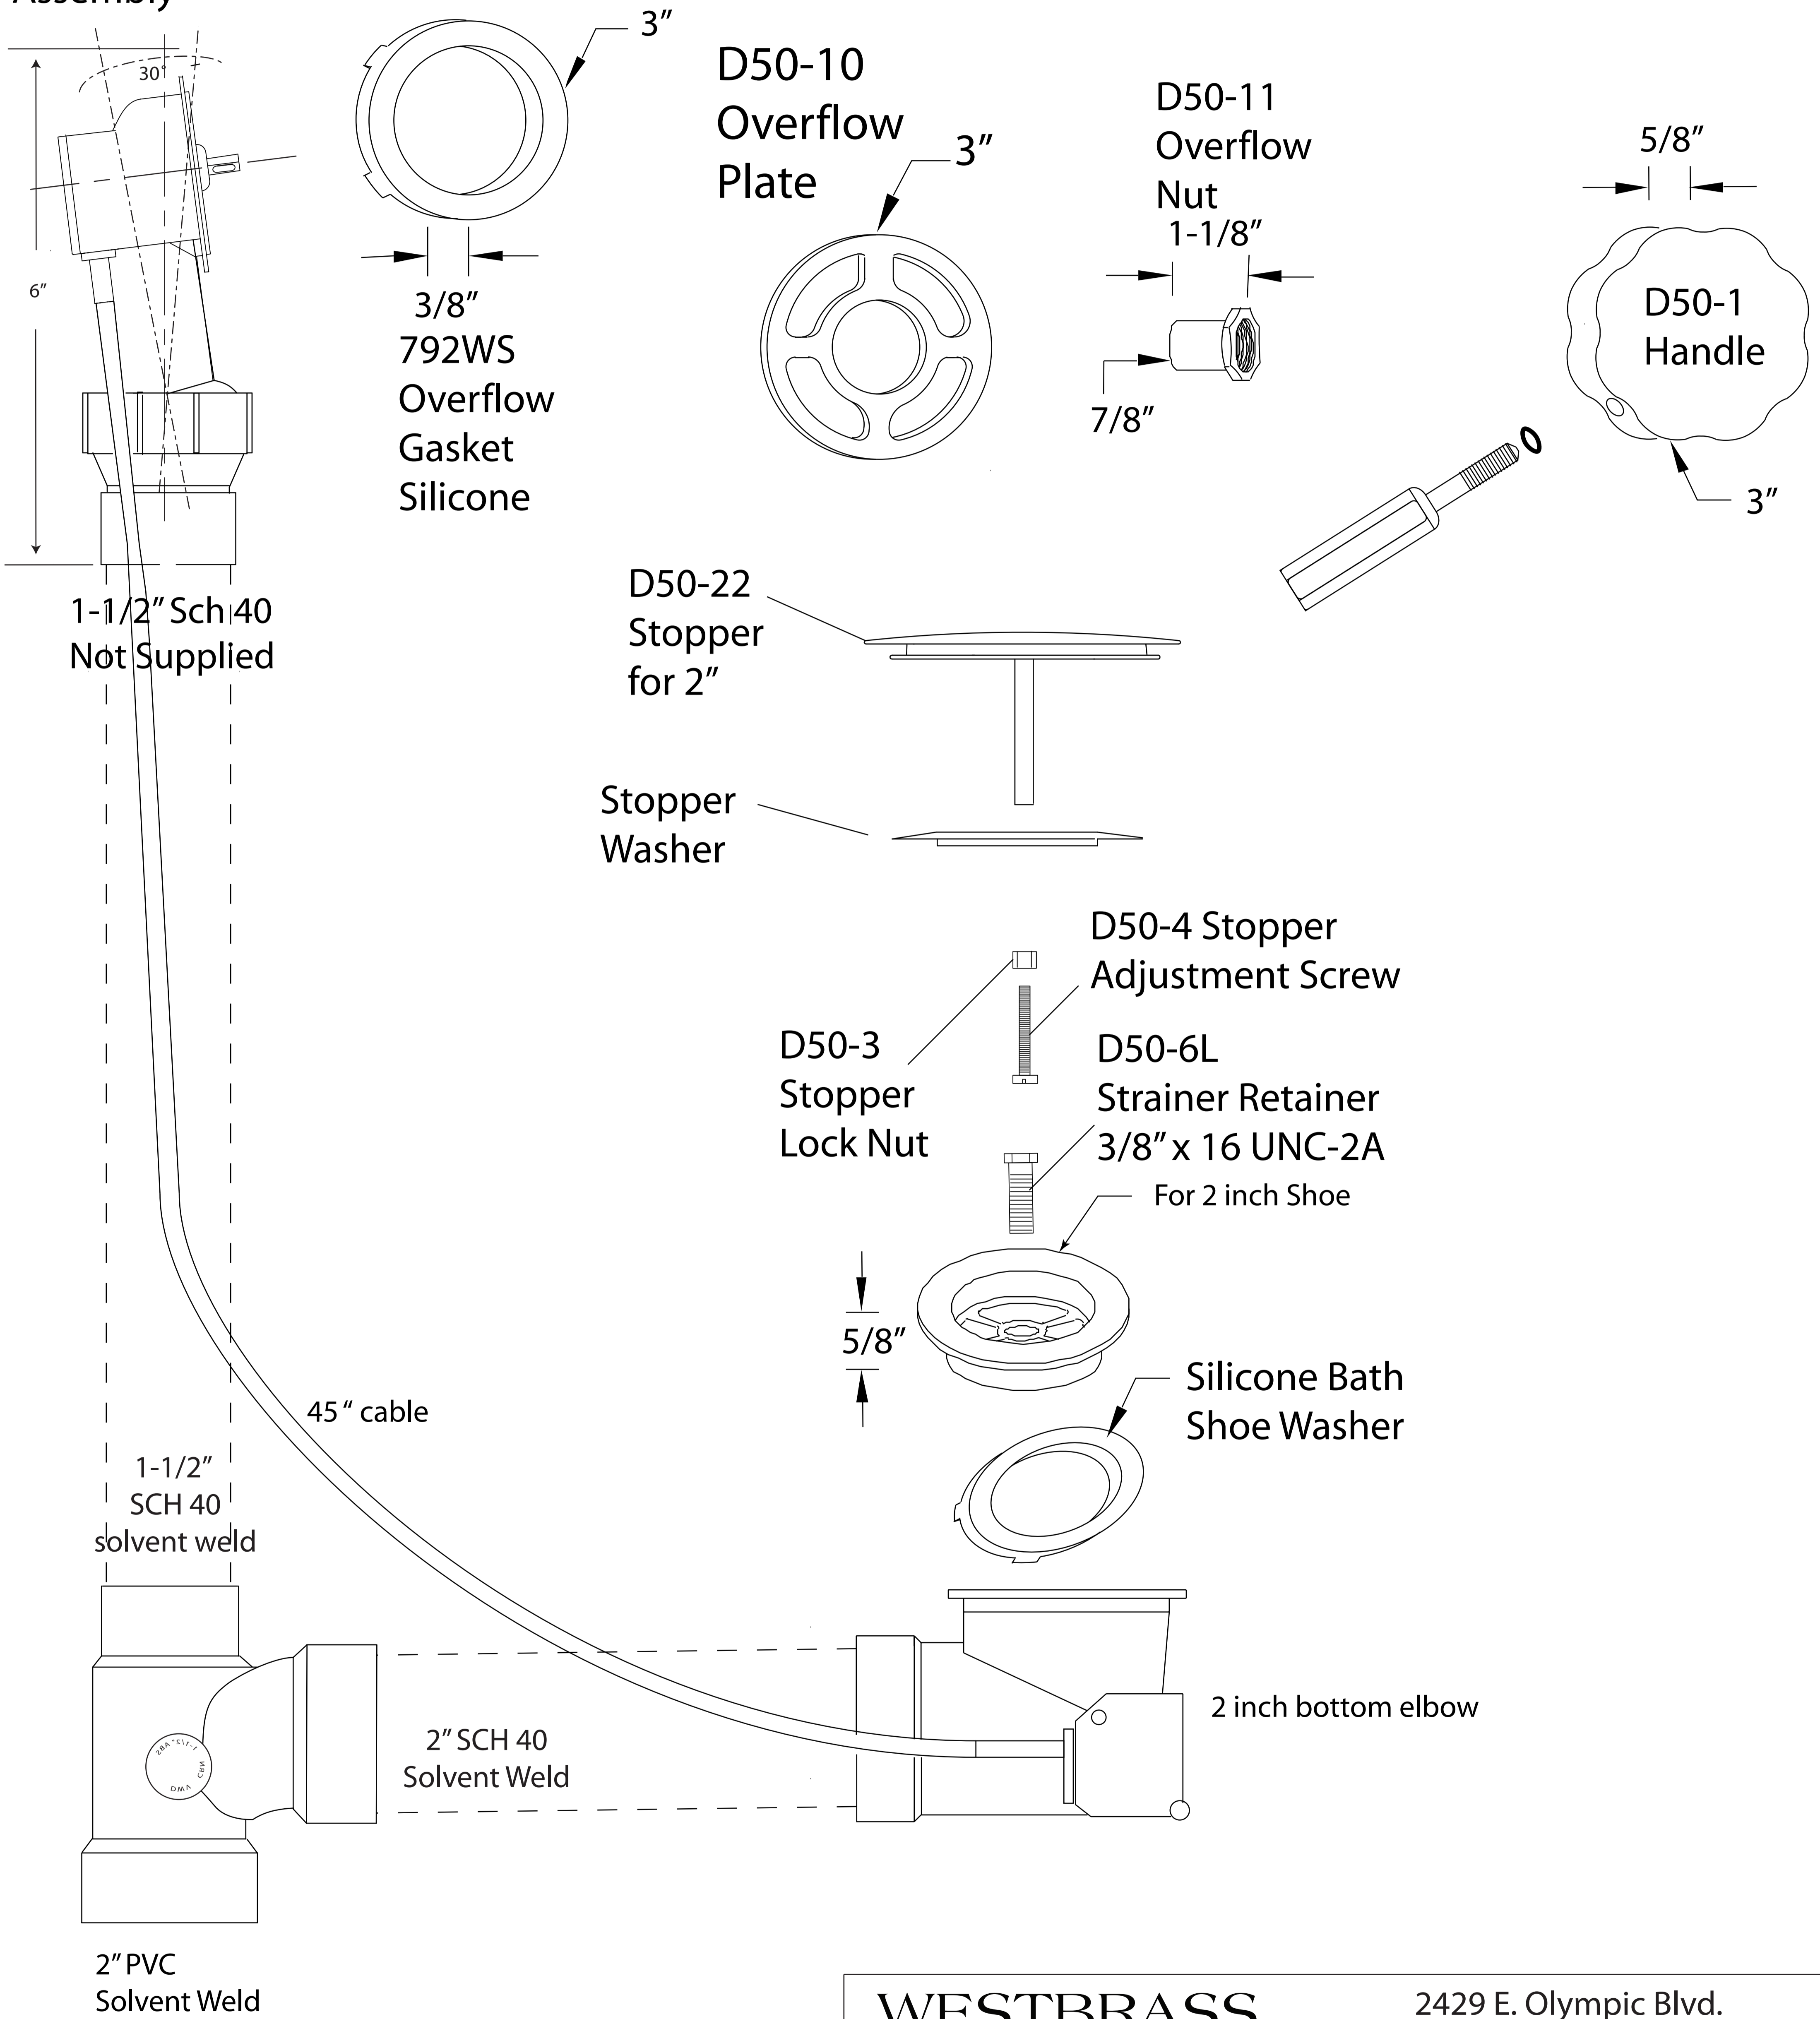

# D52P45BJ

D50P27BJ-EL  
Top Elbow  
Assembly

**WESTBRASS**  
Fine Decorative Plumbing Since 1935

2429 E. Olympic Blvd.  
Los Angeles, CA 90021

TITLE 2" Ball Joint Cable Drive with 45" Cable

DWG NO. D52P45BJ

DATE 9-24-2014

REV A

Scale 1 to 3

mrohfs

Sheet 1 of 1