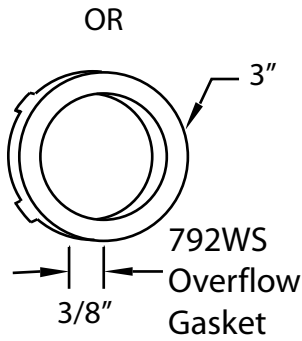

D50P45BJ-EL  
Top Elbow Assembly

1-1/2" Sch 40  
Not Supplied

45" Cable  
D50-45

1-1/2" PVC  
Solvent Weld

Bath Shoe Elbow Less  
Cable D50-8P