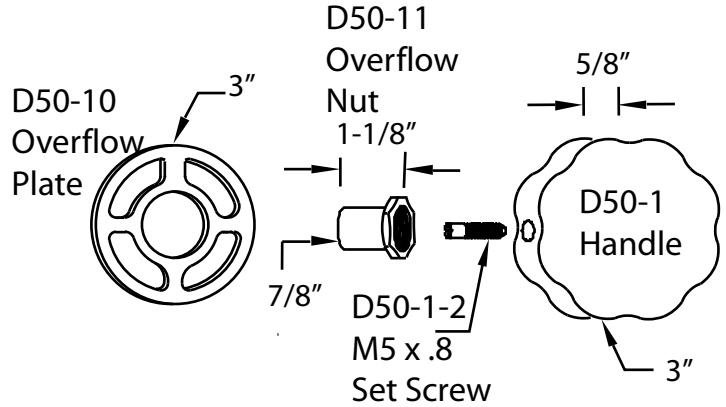

D50P45BJ-EL  
Top Elbow Assembly

1-1/2" Sch 40  
Not Supplied

45" Cable  
D50-45

1-1/2" PVC  
Solvent Weld

Bath Shoe Elbow Less  
Cable D50-8P