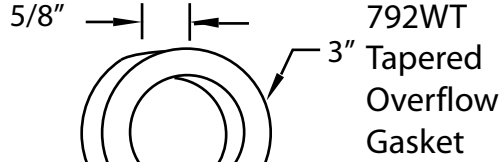

D50P45BJ-EL  
Top Elbow Assembly

1-1/2" Sch 40  
Not Supplied

45" Cable  
D50-45

1-1/2" PVC  
Solvent Weld

Bath Shoe Elbow Less  
Cable D50-8P