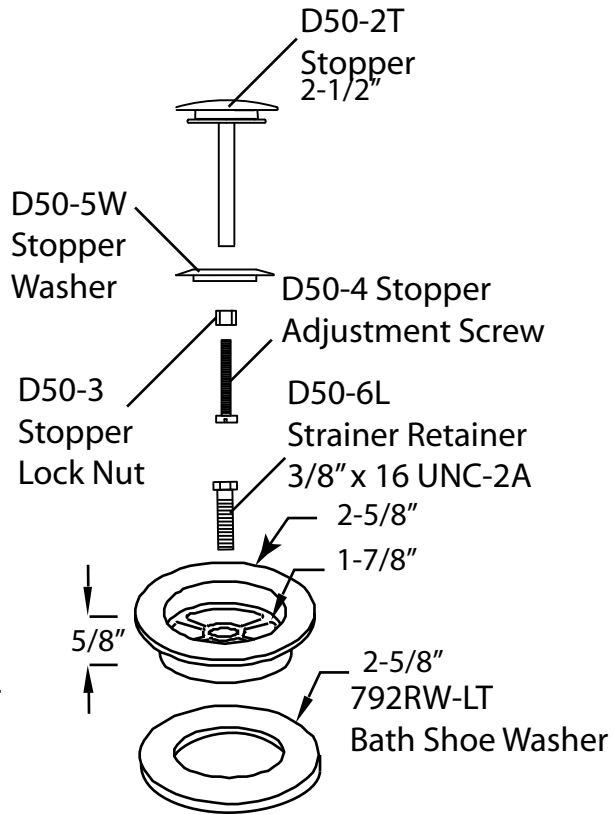

D50P45BJ-EL  
Top Elbow Assembly

1-1/2" Sch 40  
Not Supplied

45" Cable  
D50-45

1-1/2" PVC  
Solvent Weld

Bath Shoe Elbow Less  
Cable D50-8P