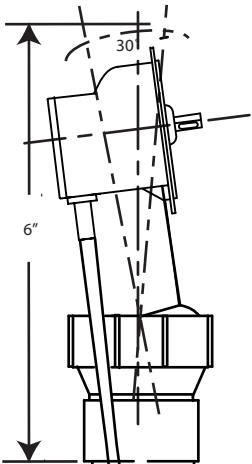

D50P45BJ-EL  
Top Elbow Assembly

1-1/2" Sch 40  
Not Supplied

45" Cable  
D50-45

1-1/2" PVC  
Solvent Weld

Bath Shoe Elbow Less  
Cable D50-8P