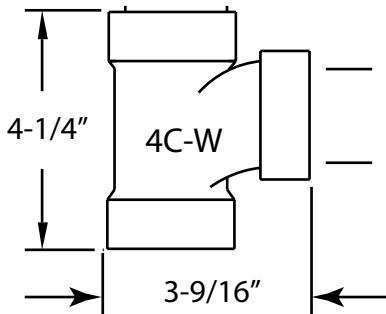

D50P45BJ-EL  
Top Elbow Assembly

1-1/2" Sch 40  
Not Supplied

45" Cable  
D50-45

1-1/2" PVC  
Solvent Weld

Bath Shoe Elbow Less  
Cable D50-8P