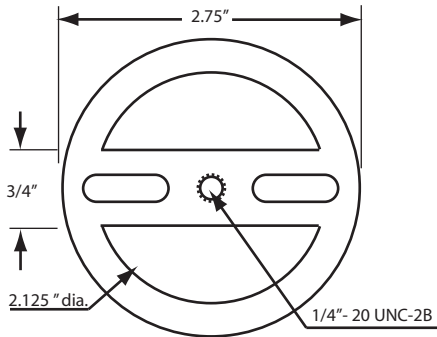

D398RK

Drain & Overflow Kit

For two hole top elbows

1/4"-20 x 1-1/24"
Pan Head Screws