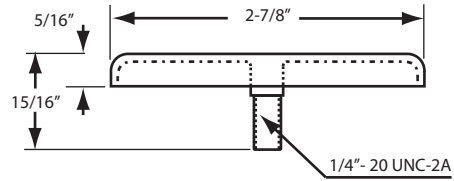

D398RK

Drain & Overflow Kit

For two hole top elbows

1/4"-20 x 1-1/24"
Pan Head Screws