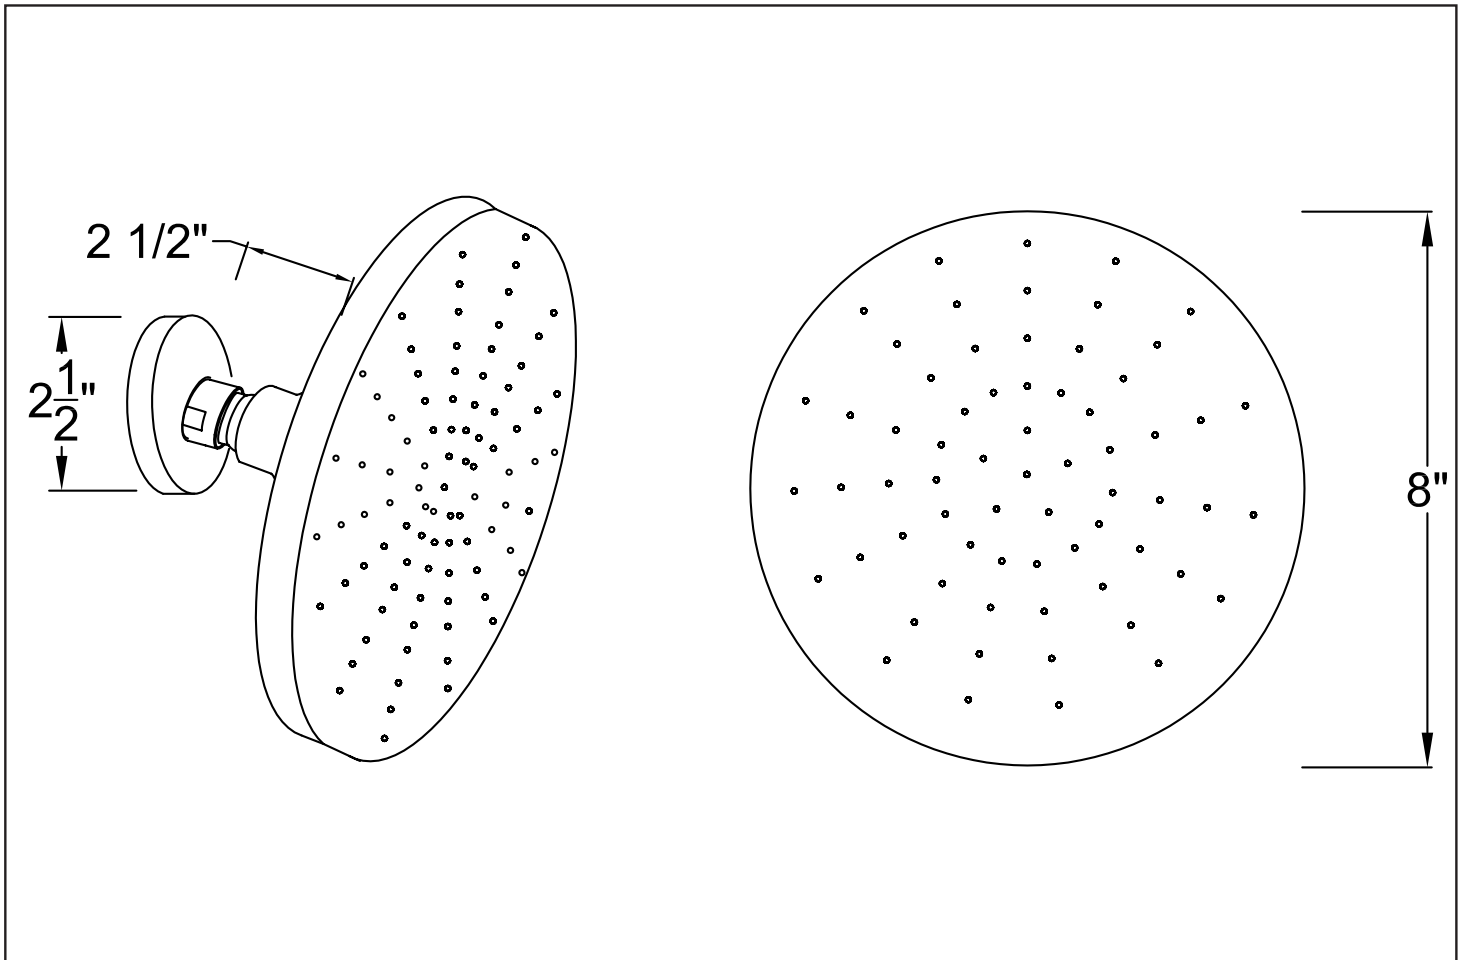

D3808

CONTEMPORARY RAIN SHOWER HEADS

D3808 Contemporary Flat Shower, 8" Diameter With 76 Spray Holes, 1/2"ips Inlet, Solid Brass. 3.5 Gallons Per Minute Minimum

WESTBRASS

2429 E. Olympic Blvd. Los Angeles, CA 90021
Phone: 213-627-8441 Fax: 213-627-2844
www.westbrass.com info@westbrass.com