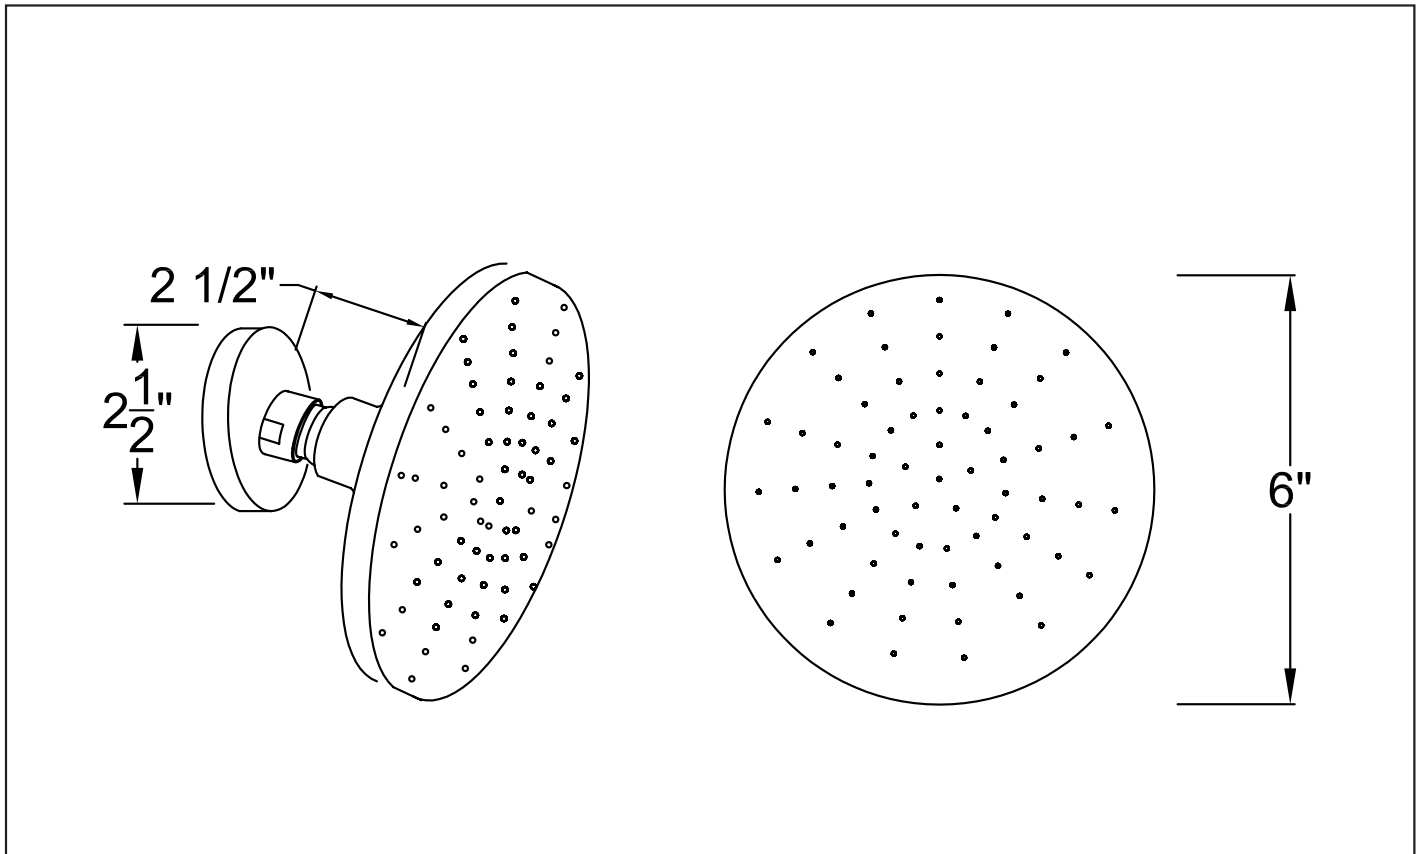

# D3806

## CONTEMPORARY RAIN SHOWER HEADS

D3806 Contemporary Flat Shower, 6" Diameter With 76 Spray Holes, 1/2"ips Inlet, Solid Brass. 3.5 Gallons Per Minute Minimum

**WESTBRASS**

2429 E. Olympic Blvd. Los Angeles, CA 90021  
Phone: 213-627-8441 Fax: 213-627-2844  
www.westbrass.com info@westbrass.com