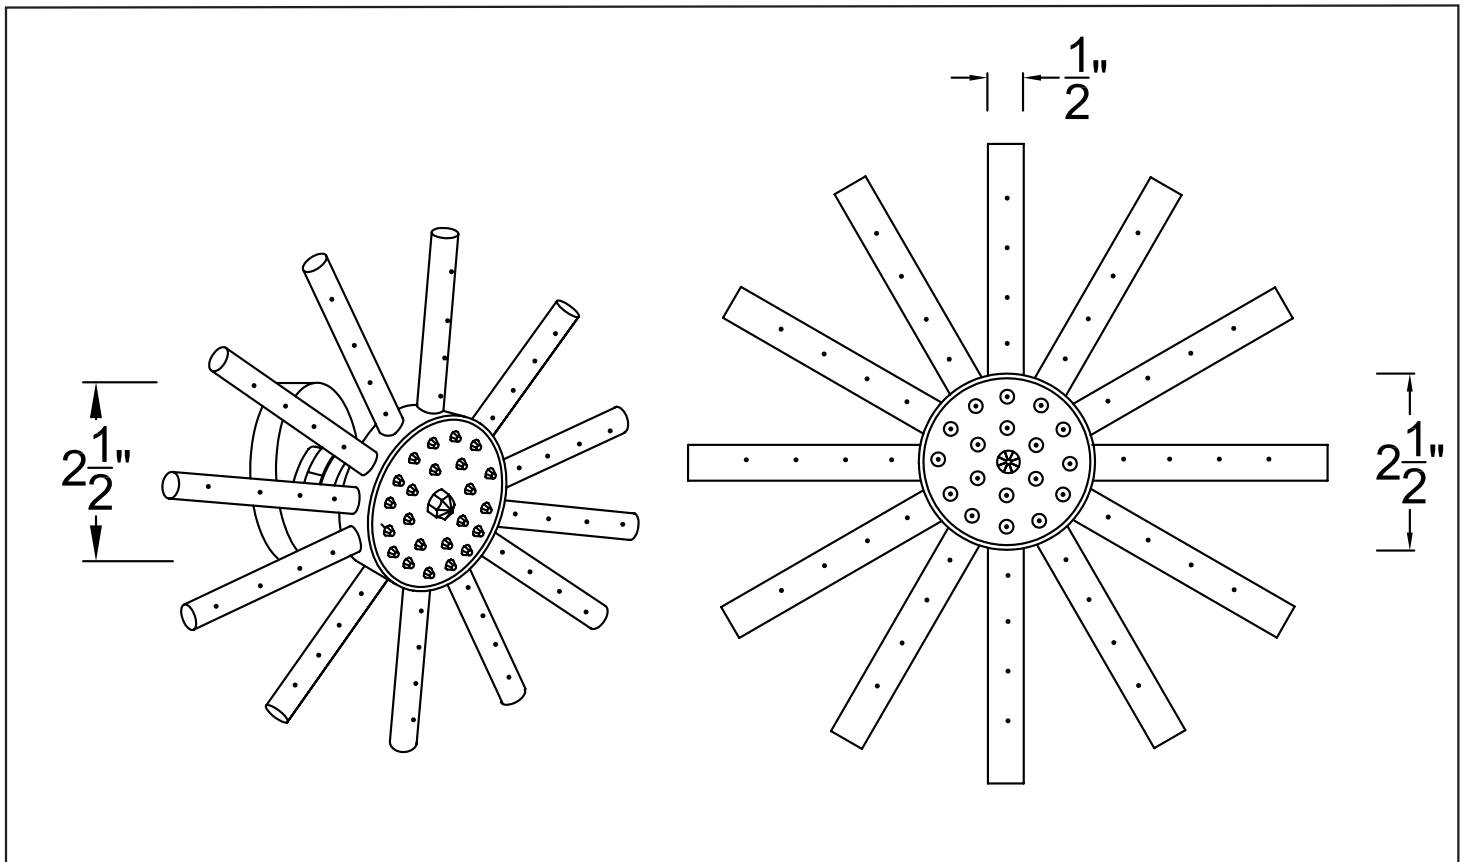

# D3709

## CONTEMPORARY RAIN SHOWER HEADS

D3709 9" Spider Shower Head With 18 Central Brass Spray Jets And 48 Spray Holes On Arms. 2.2 Gallons Per Minute Minimum

**WESTBRASS**

2429 E. Olympic Blvd. Los Angeles, CA 90021  
Phone: 213-627-8441 Fax: 213-627-2844  
www.westbrass.com info@westbrass.com