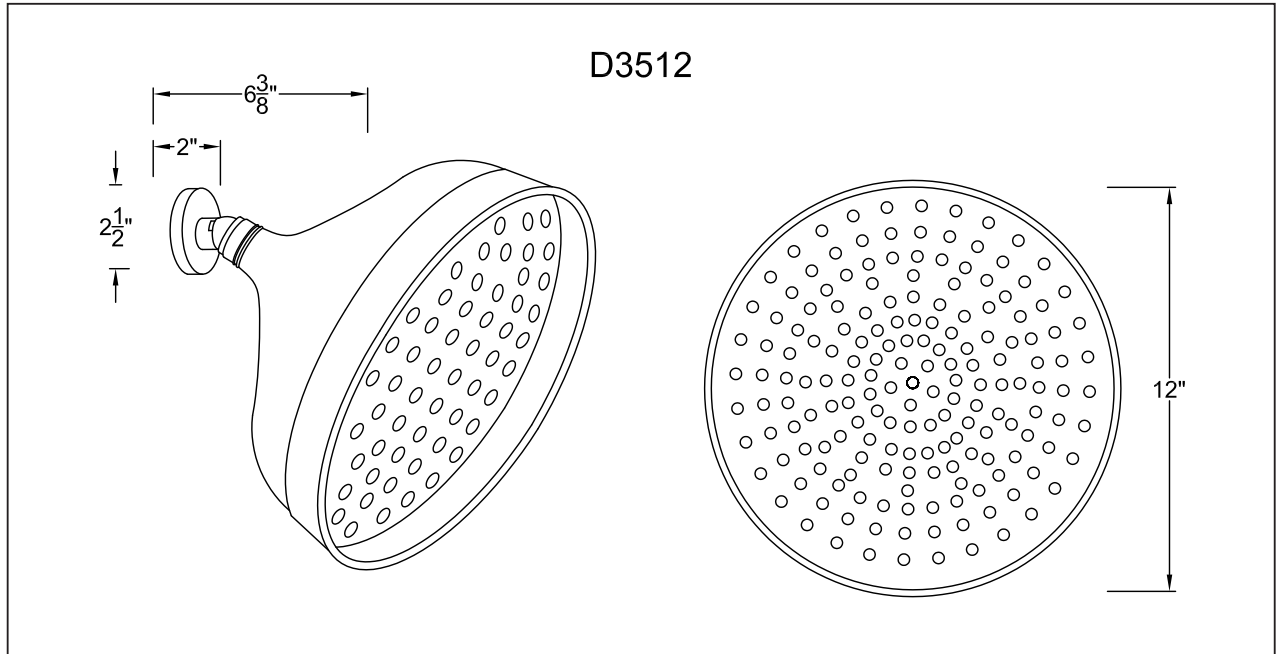

D3512

TRADITIONAL RAIN SHOWER HEADS

D3512 RAIN SHOWER HEAD WITH 351 SPRAY HOLES, BRASS. 12" DIAMETER, 1/2" IPS WITH PIVOT. 4 GALLONS PER MINUTE MINIMUM

WESTBRASS

2429 E. Olympic Blvd. Los Angeles, CA 90021
Phone: 213-627-8441 Fax: 213-627-2844
www.westbrass.com info@westbrass.com