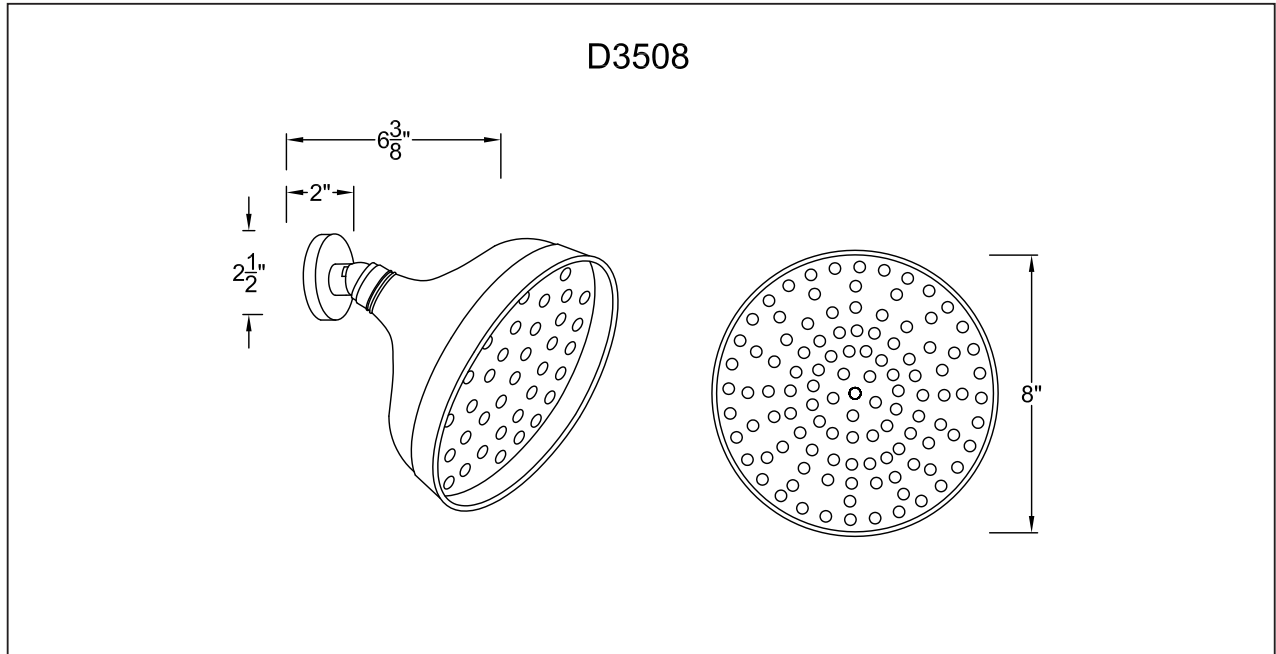

# D3508

## TRADITIONAL RAIN SHOWER HEADS

D3508 RAIN SHOWER HEAD WITH 136 SPRAY HOLES, BRASS. 8" DIAMETER, 1/2" IPS WITH PIVOT. 3 GALLONS PER MINUTE MINIMUM

**WESTBRASS**

2429 E. Olympic Blvd. Los Angeles, CA 90021  
Phone: 213-627-8441 Fax: 213-627-2844  
www.westbrass.com info@westbrass.com