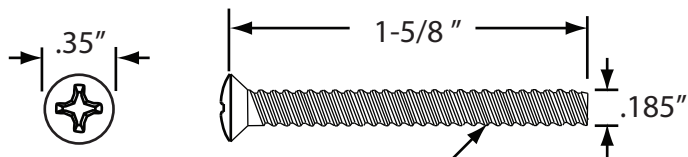

D327 / 792I-IS Beehive Strainer

with #10-24 x 1-5/8" Screw

#10 -24 x 1-5/8" Oval Head
Brass Machine Screw