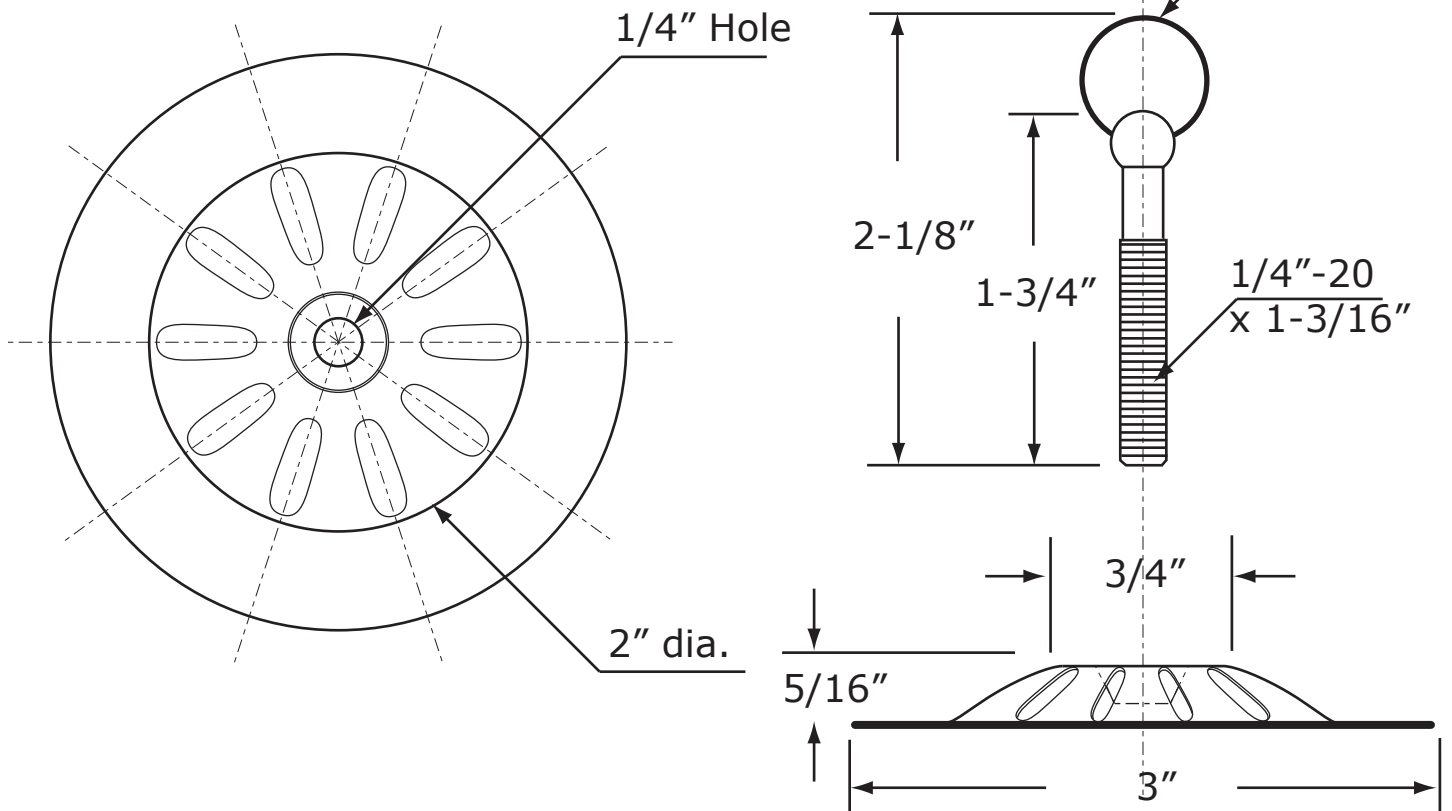

D3273S

Overflow Cover & Screw

Old Fashioned Overflow for Chain Mount Drain Plugs

2429 East Olympic Blvd. Los Angeles, CA 90021
213-627-8441 • FAX 213-627-2844 • www.westbrass.com