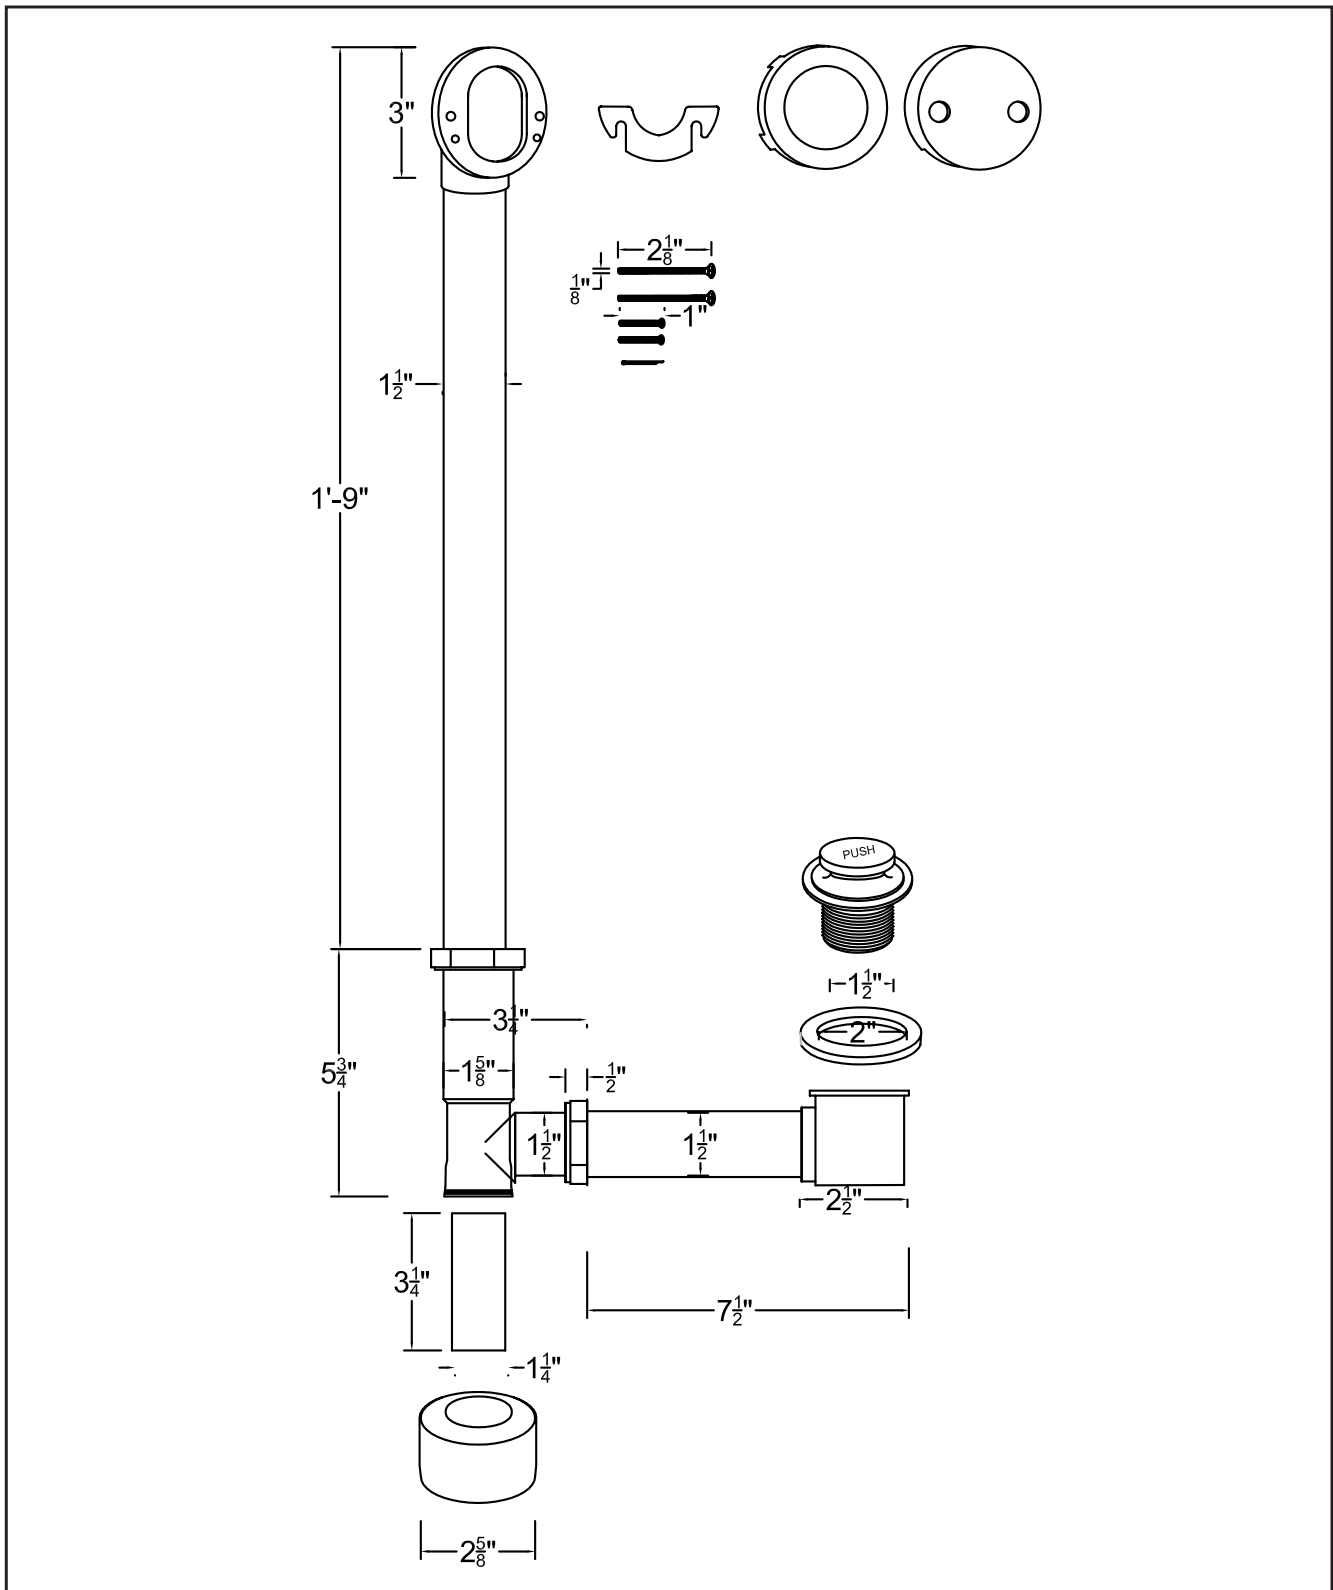

D3261K

TIP TOE STYLE

D3261K 1-1/2" Tip toe style waste & overflow with 2 hole faceplate. For tubs up to 22-1/2" deep. All exposed parts are finished brass heavy duty 17 gauge. Included 6" tail piece and box flange.