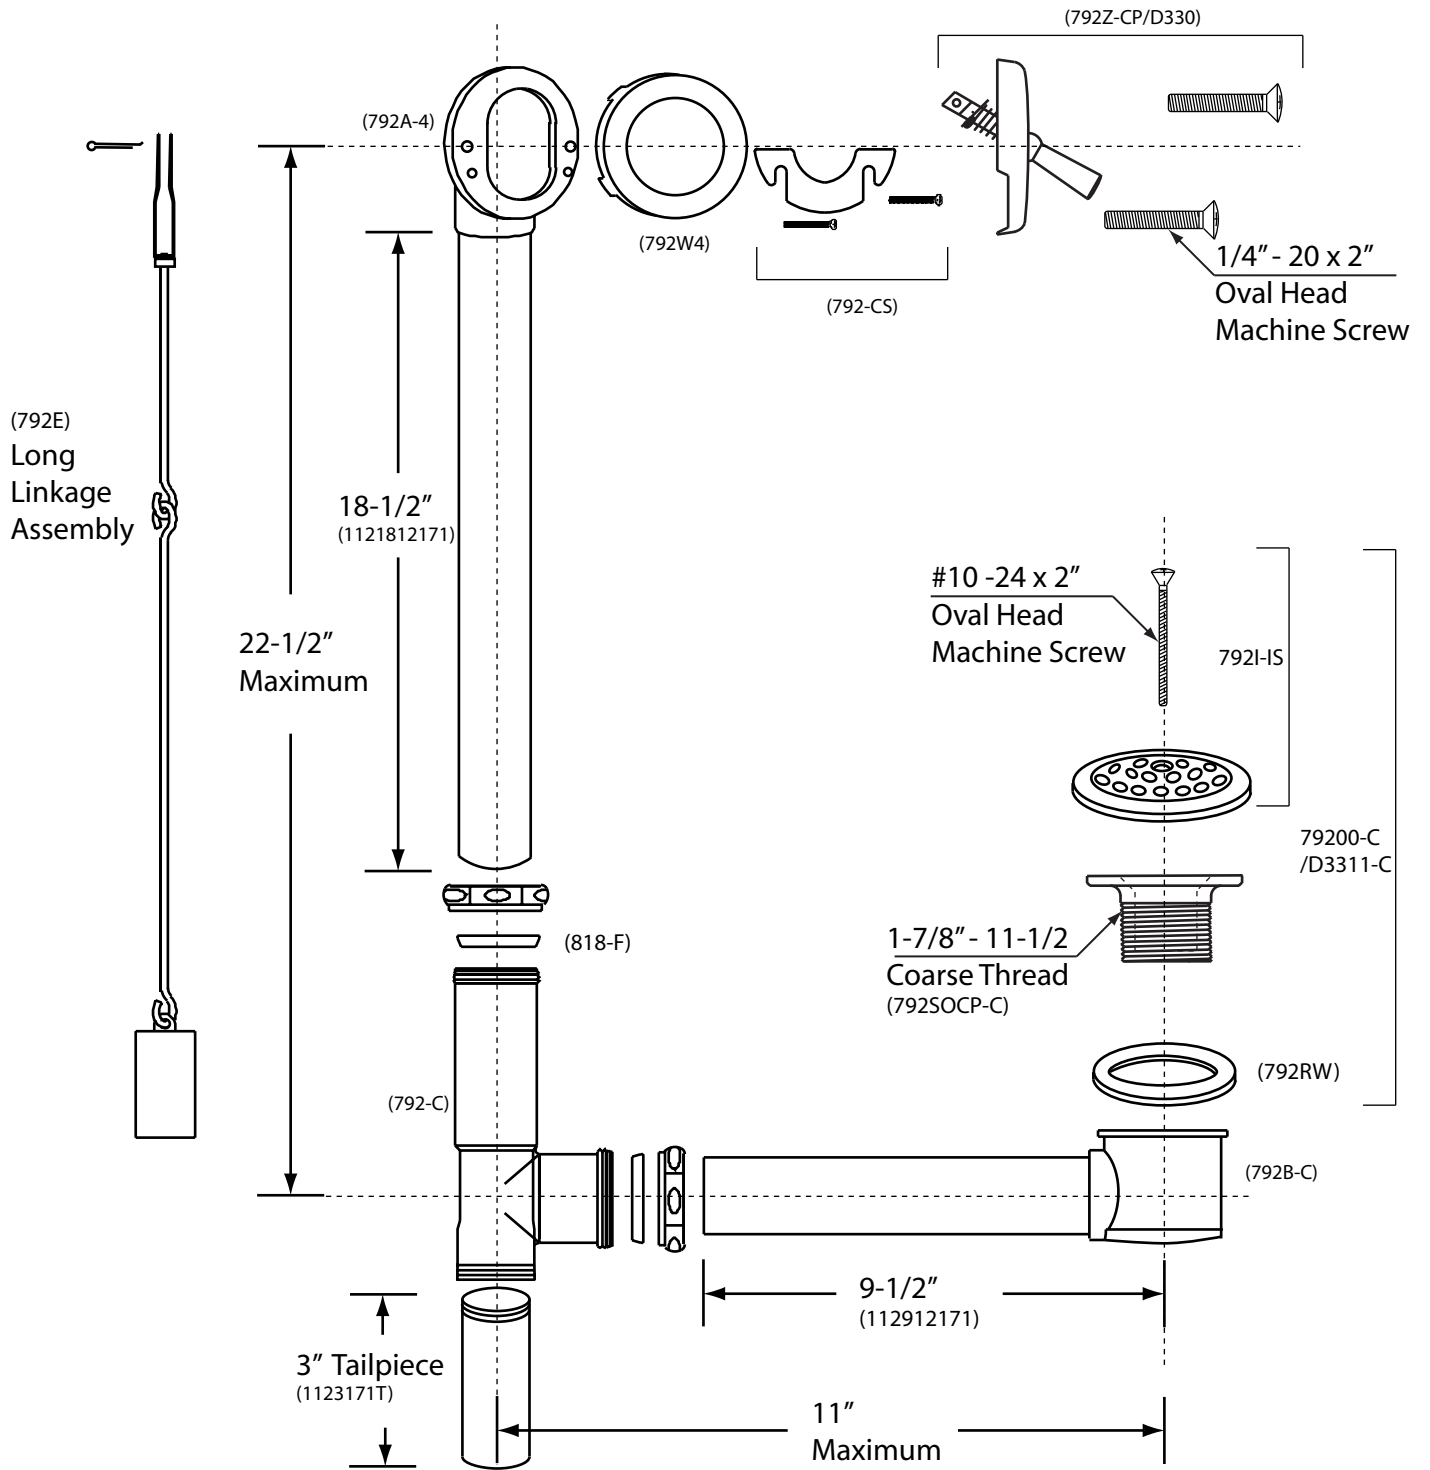

Twist & Close - 22" High x 11" Deep

D324_7921817	17 ga. Finished Trim
D324-20G_7921820	20 ga. Finished Trim
D3241K	Fully Finished With 6" Tailpiece And High Box Flange

 Meets ADA Requirements for Accessibility