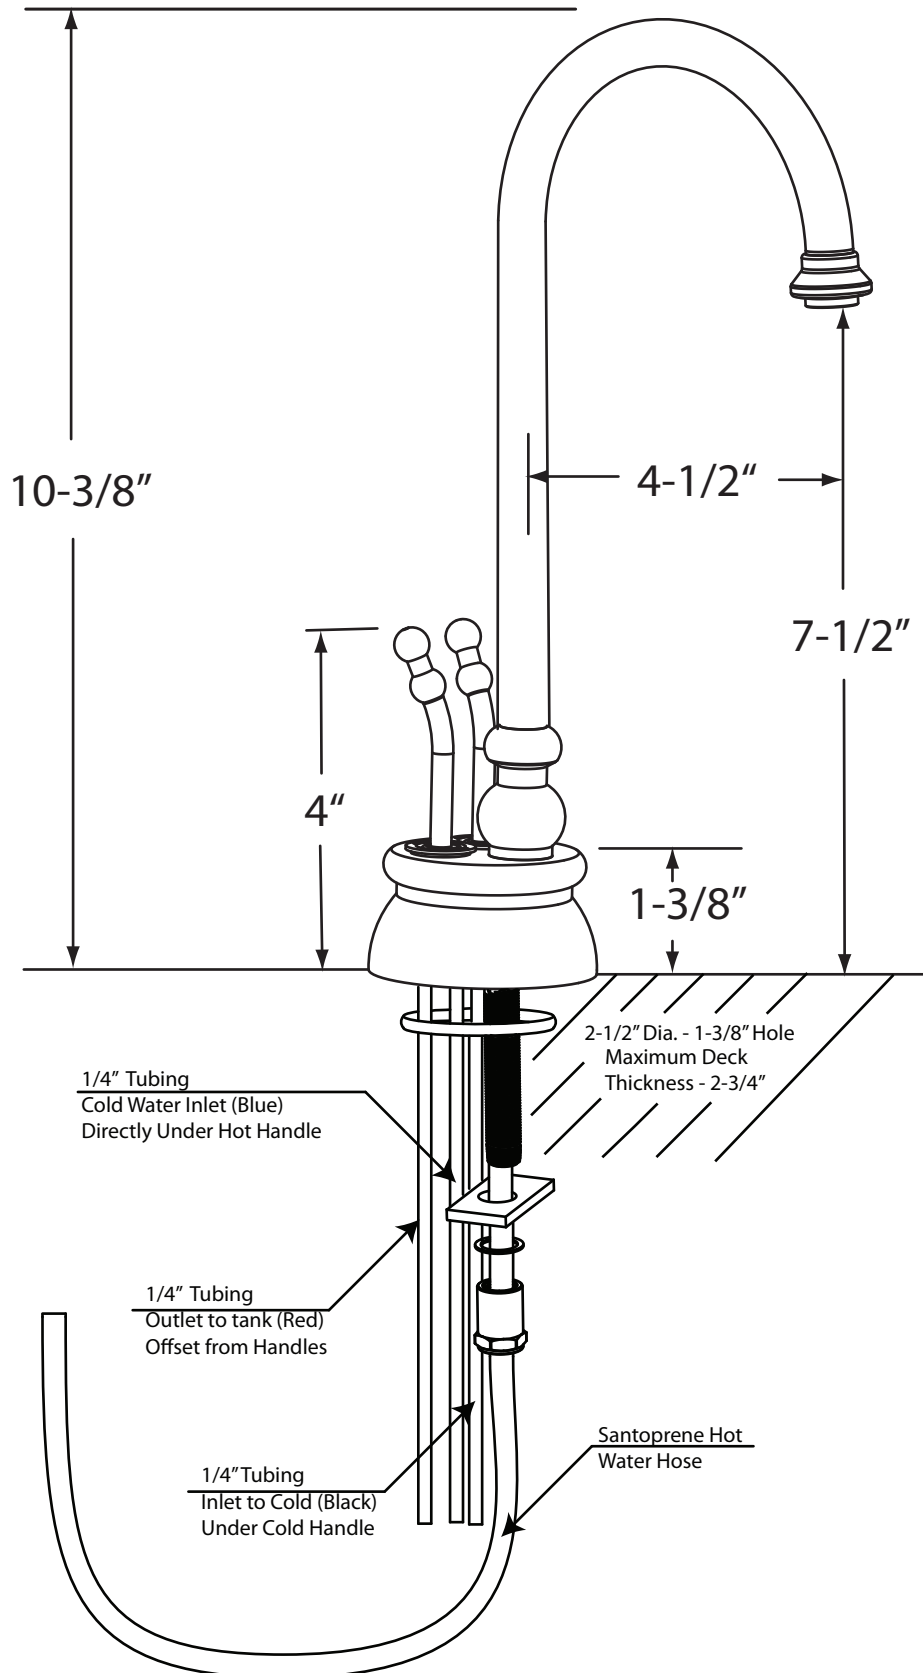

PART NO. D262

SPECIFICATION SHEET

Brass Docallorah hot and cold water dispenser

Hot Water Tank
Required For
Installation