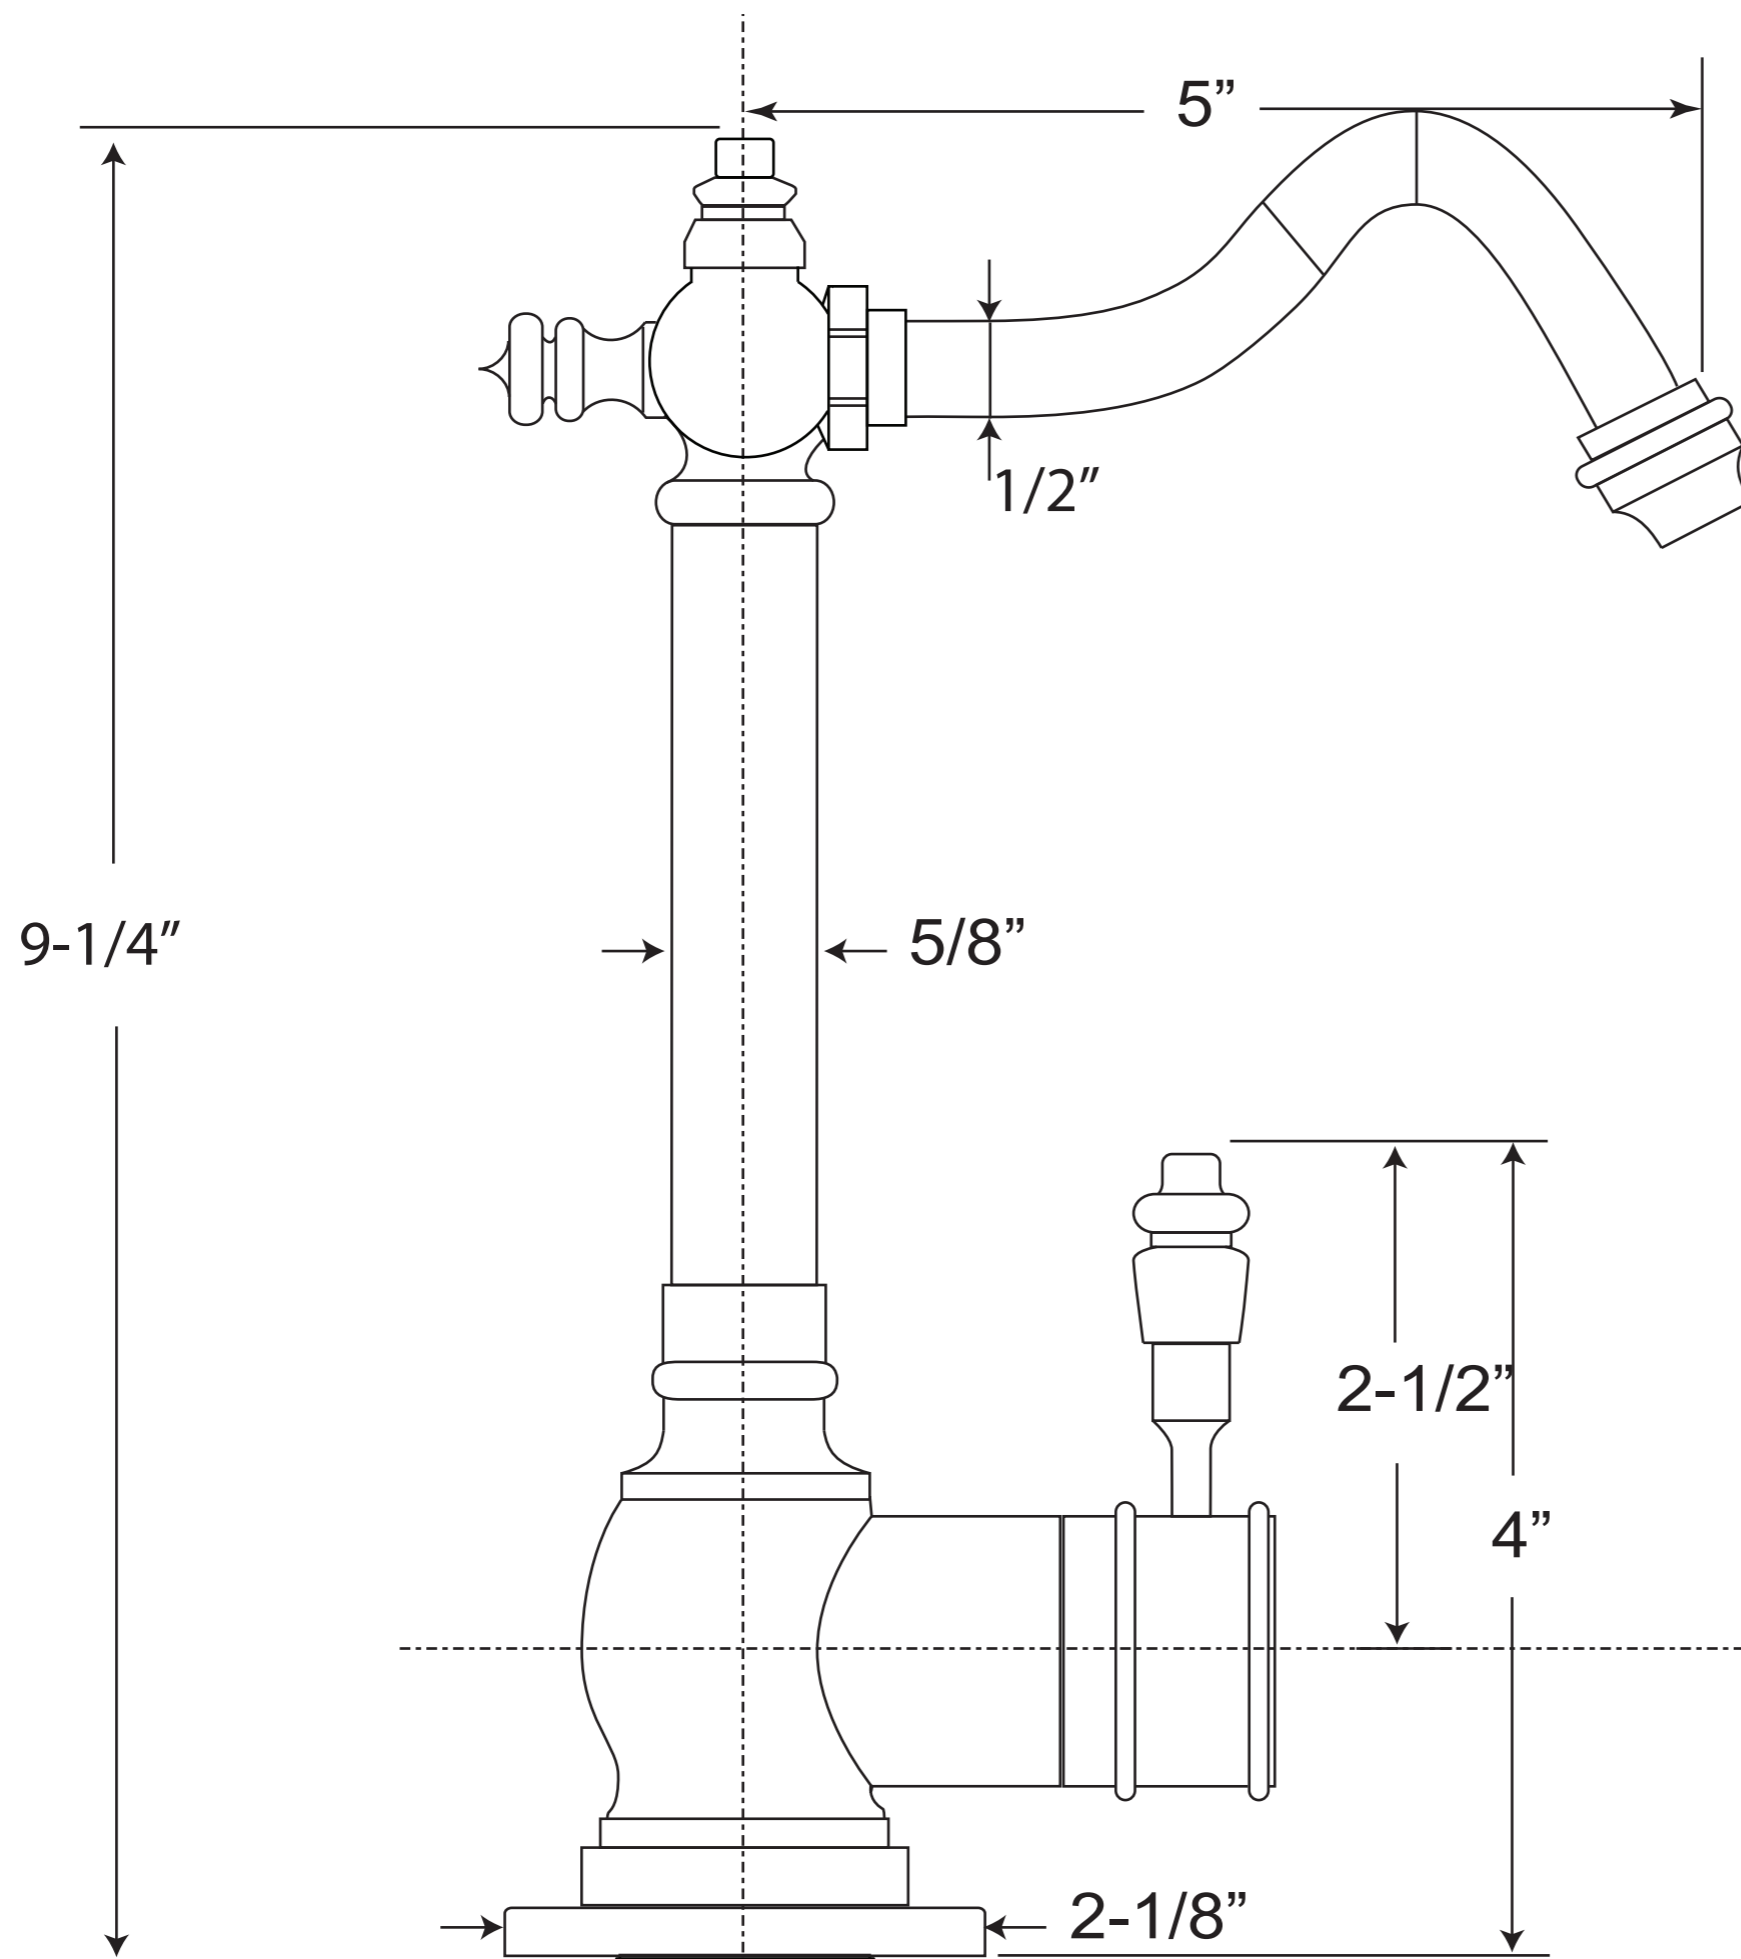

PART NO. D207-NL

SPECIFICATION SHEET

Single handle brass instant hot/cold water faucet. Requires QHT for installation. 1-3/8" Hole

MUST BE USED WITH QHT HOT WATER TANK

Hose Clamps and Tank Hose Adapter

Maximum Deck Thickness 1-3/4"

3/8" Comp. to Water Inlet or Filter

1/4" Comp. to Tank Inlet

Silicone Tubing Attaches to Faucet

Silicone Tubing Hot Water Outlet from Tank