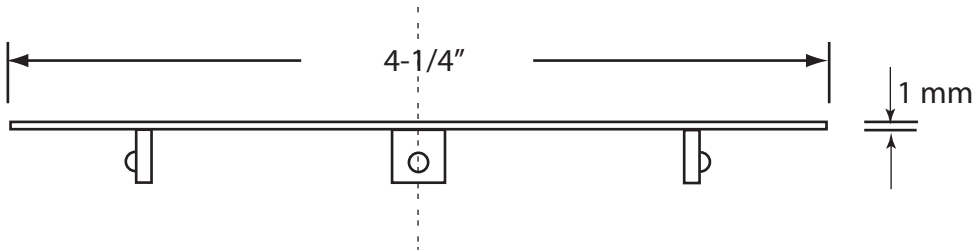

D206-SQ

WESTBRASS
Fine Decorative Plumbing Since 1935

2429 E. Olympic Blvd.
Los Angeles, CA 90021

TITLE **Square Grate Strainer**

DWG NO. **D206-SQ**

DATE **9-25-2015**

REV **A**

Scale **1 to 1**