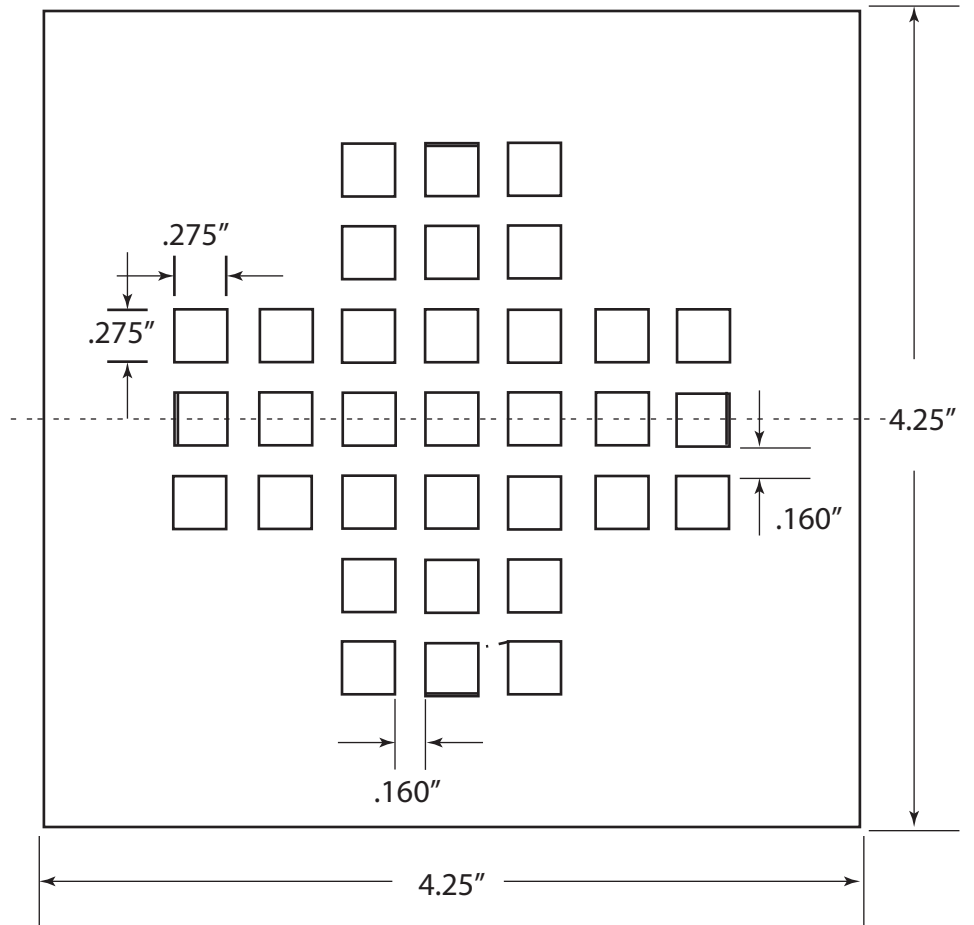

D206-SQ

WESTBRASS
Fine Decorative Plumbing Since 1935

2429 E. Olympic Blvd.
Los Angeles, CA 90021

TITLE **Square Grate Strainer**

DWG NO. **D206-SQ**

DATE **9-25-2015**

REV **A**

Scale **1 to 1**

mrohlf

Sheet **1 of 1**