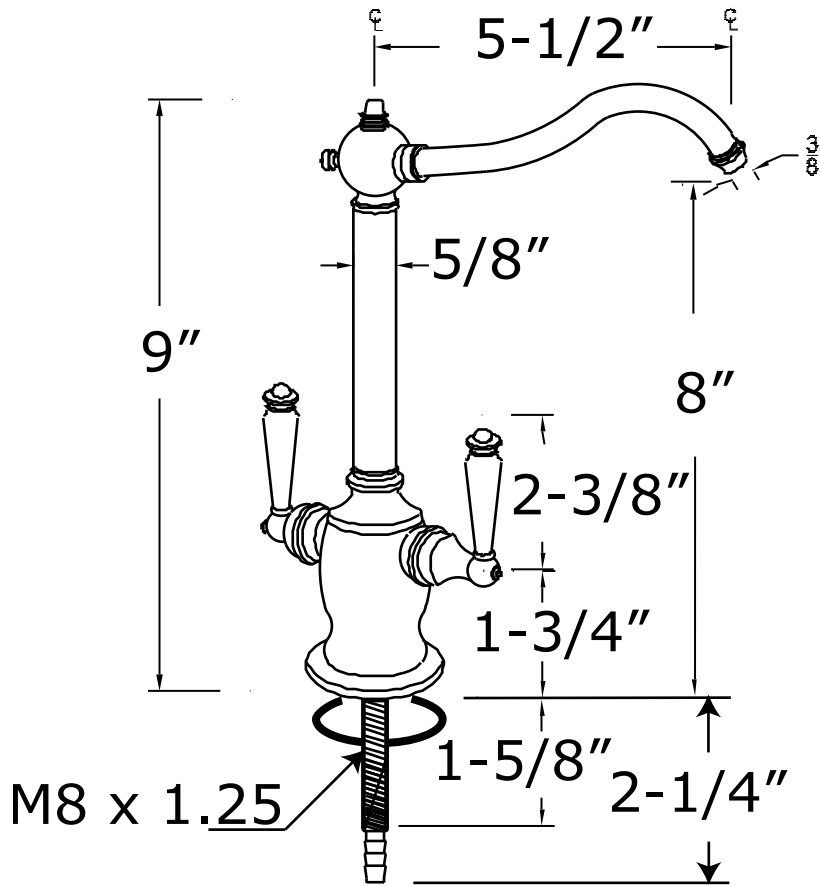

PART NO. D205

SPECIFICATION SHEET

Brass hot and cold water faucet for instant hot water - can not be converted to regular faucet

**MUST BE USED WITH
HOT WATER TANK**

Nylon Hose
Clamps and
Tank Hose
Adapter

Maximum Mounting Depth 1"