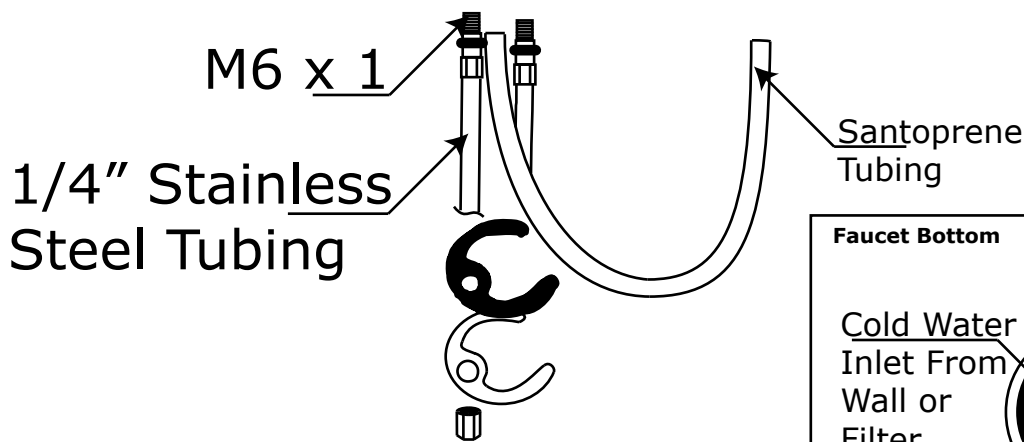

PART NO. D205

SPECIFICATION SHEET

Brass hot and cold water faucet for instant hot water - can not be converted to regular faucet

**MUST BE USED WITH
HOT WATER TANK**

Nylon Hose
Clamps and
Tank Hose
Adapter

Maximum Mounting Depth 1"