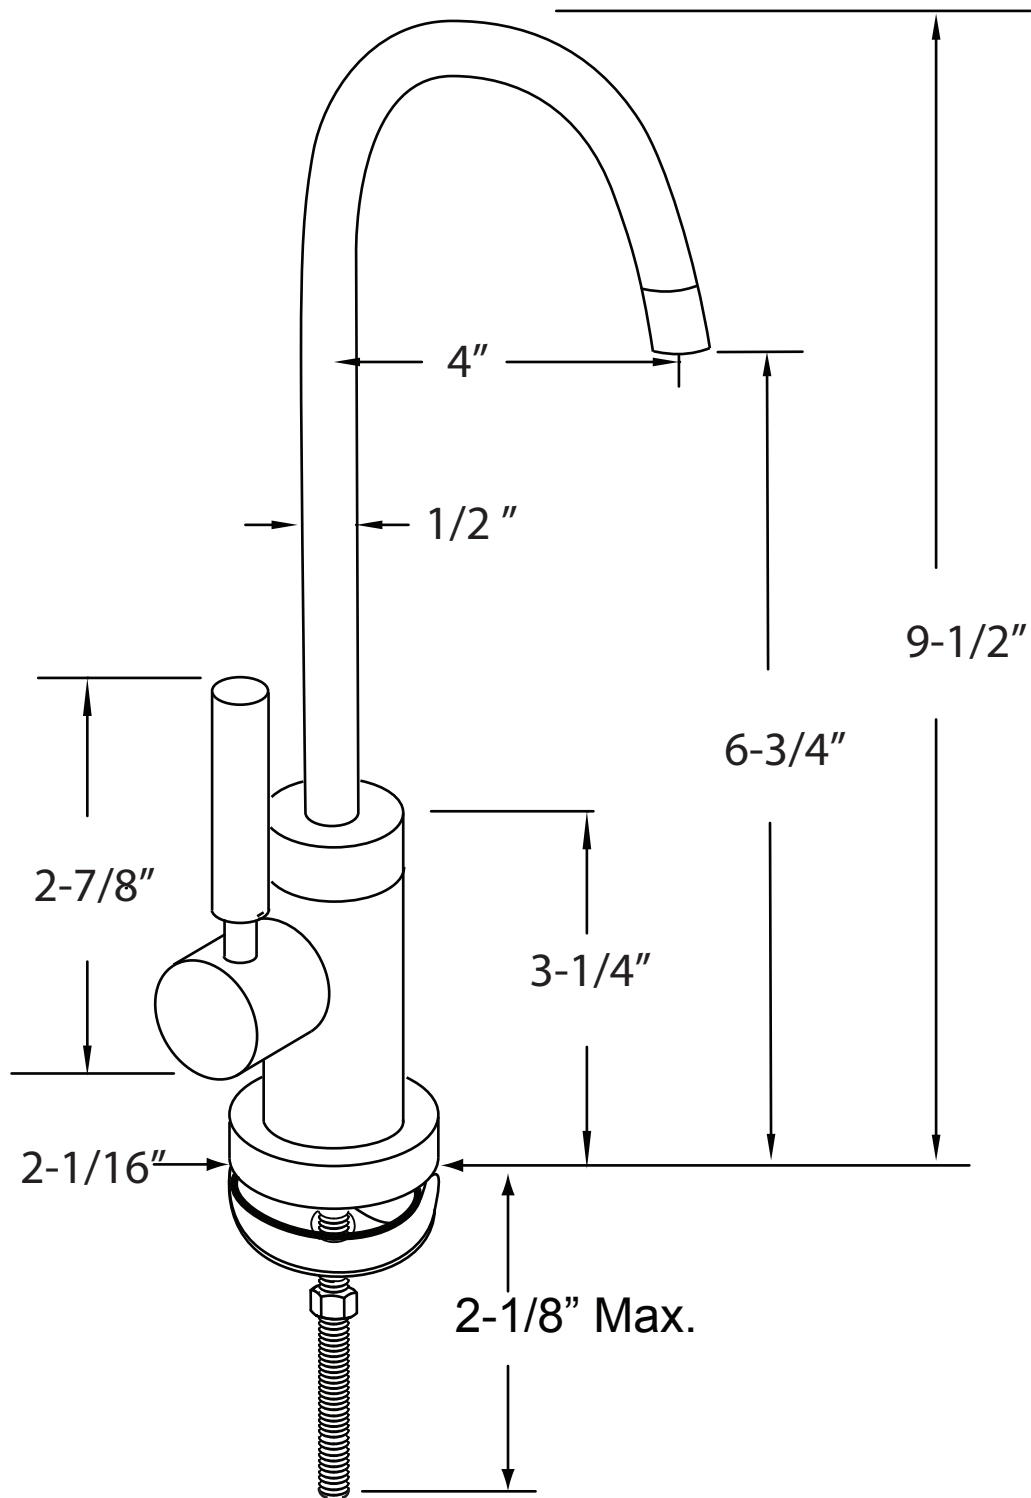

PART NO. D2037

SPECIFICATION SHEET

Brass contemporary ceramic disc pure water faucet for 1/4" od comp tubing

 1/4" Compression
 Nut and Ferrule