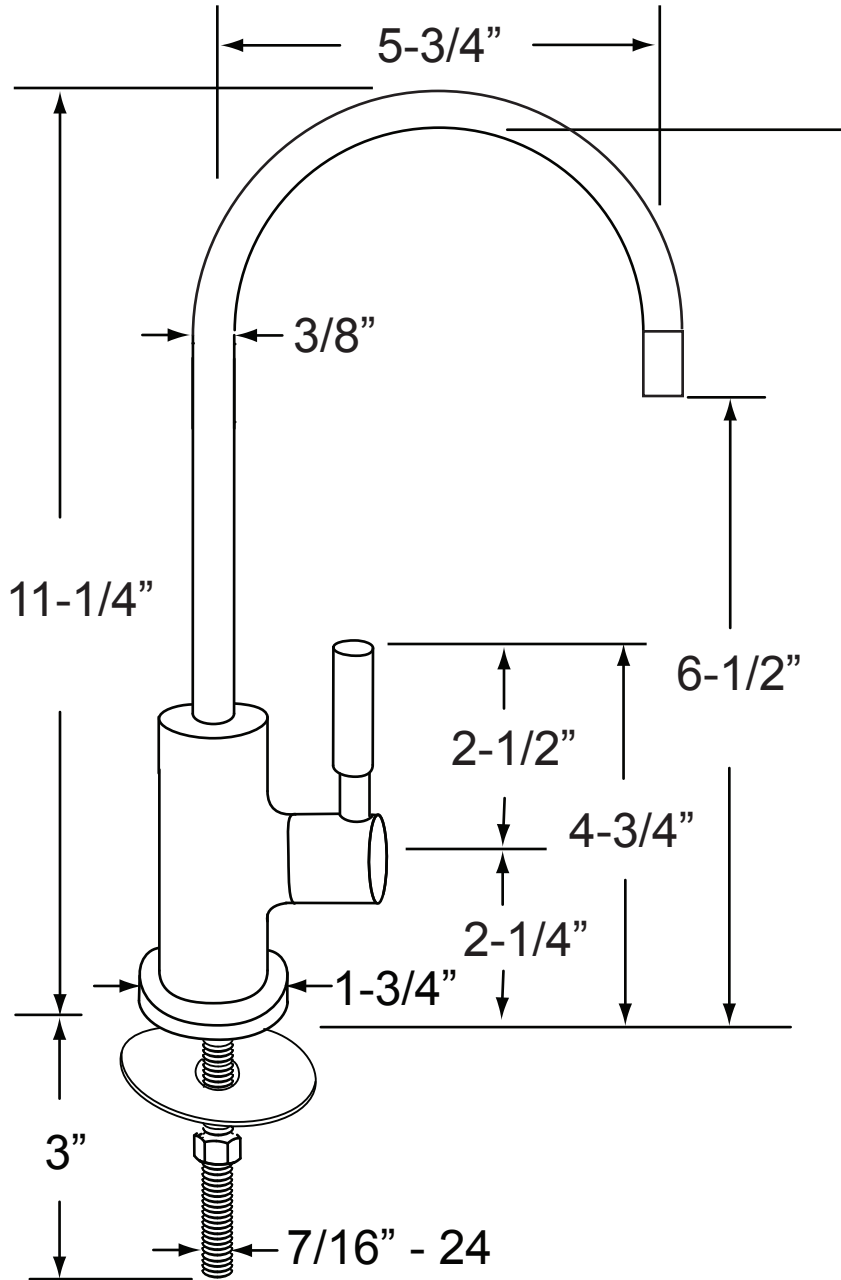

PART NO. D2036

SPECIFICATION SHEET

Brass extended spout pure water faucet for 1/4" OD comp. copper or plastic tubing

○ 1/4" Compression
⊞ Nut and Ferrule