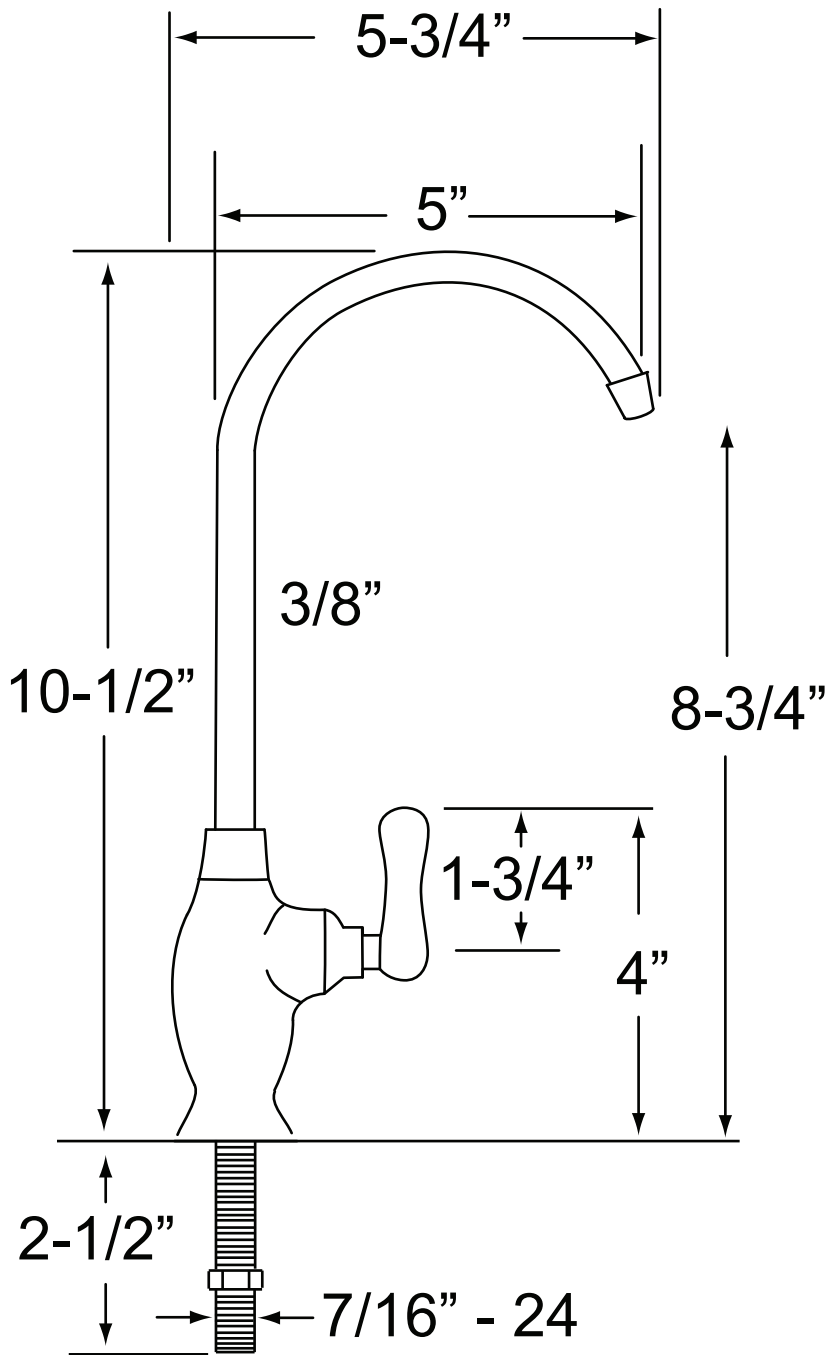

PART NO. D2033

SPECIFICATION SHEET

Brass ceramic disc pure water faucet for 1/4" OD comp. copper or plastic tubing

 1/4" Compression
Nut and Ferrule