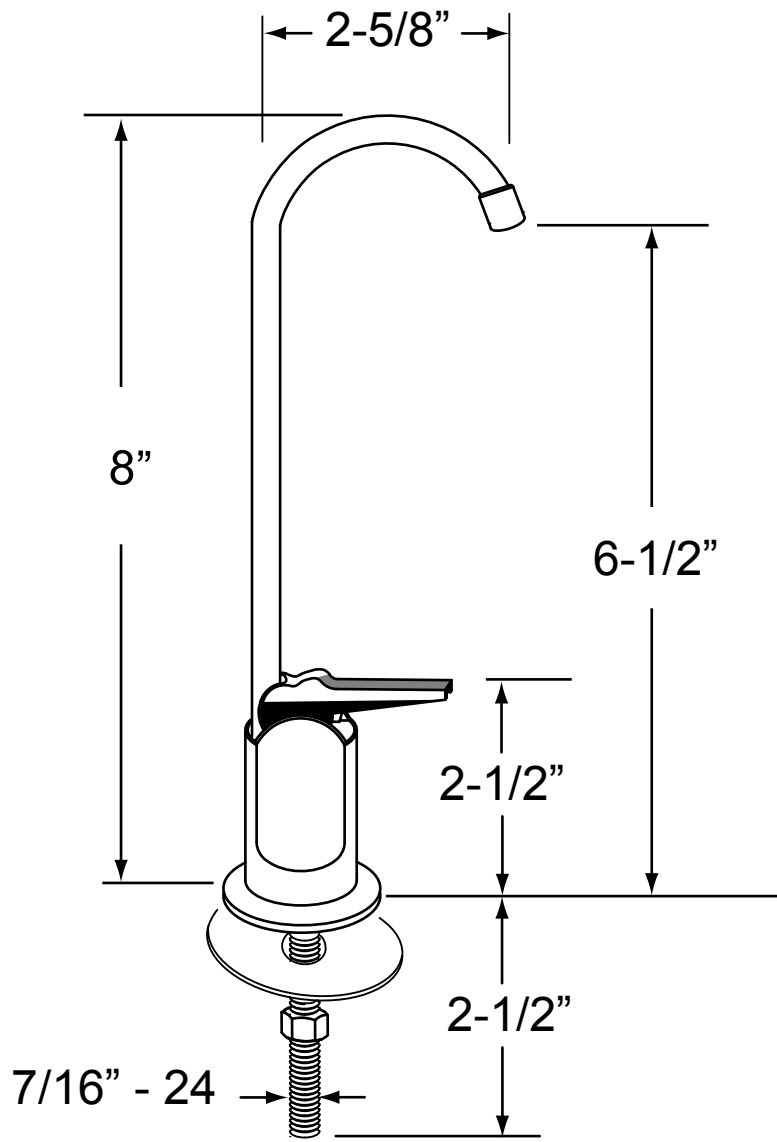

PART NO. D203-8

SPECIFICATION SHEET

Brass hi-spout pure water faucet  
for 1/4" OD comp. copper or  
plastic tubing

⊖ ] 1/4" Compression  
⊞ ] Nut and Ferrule