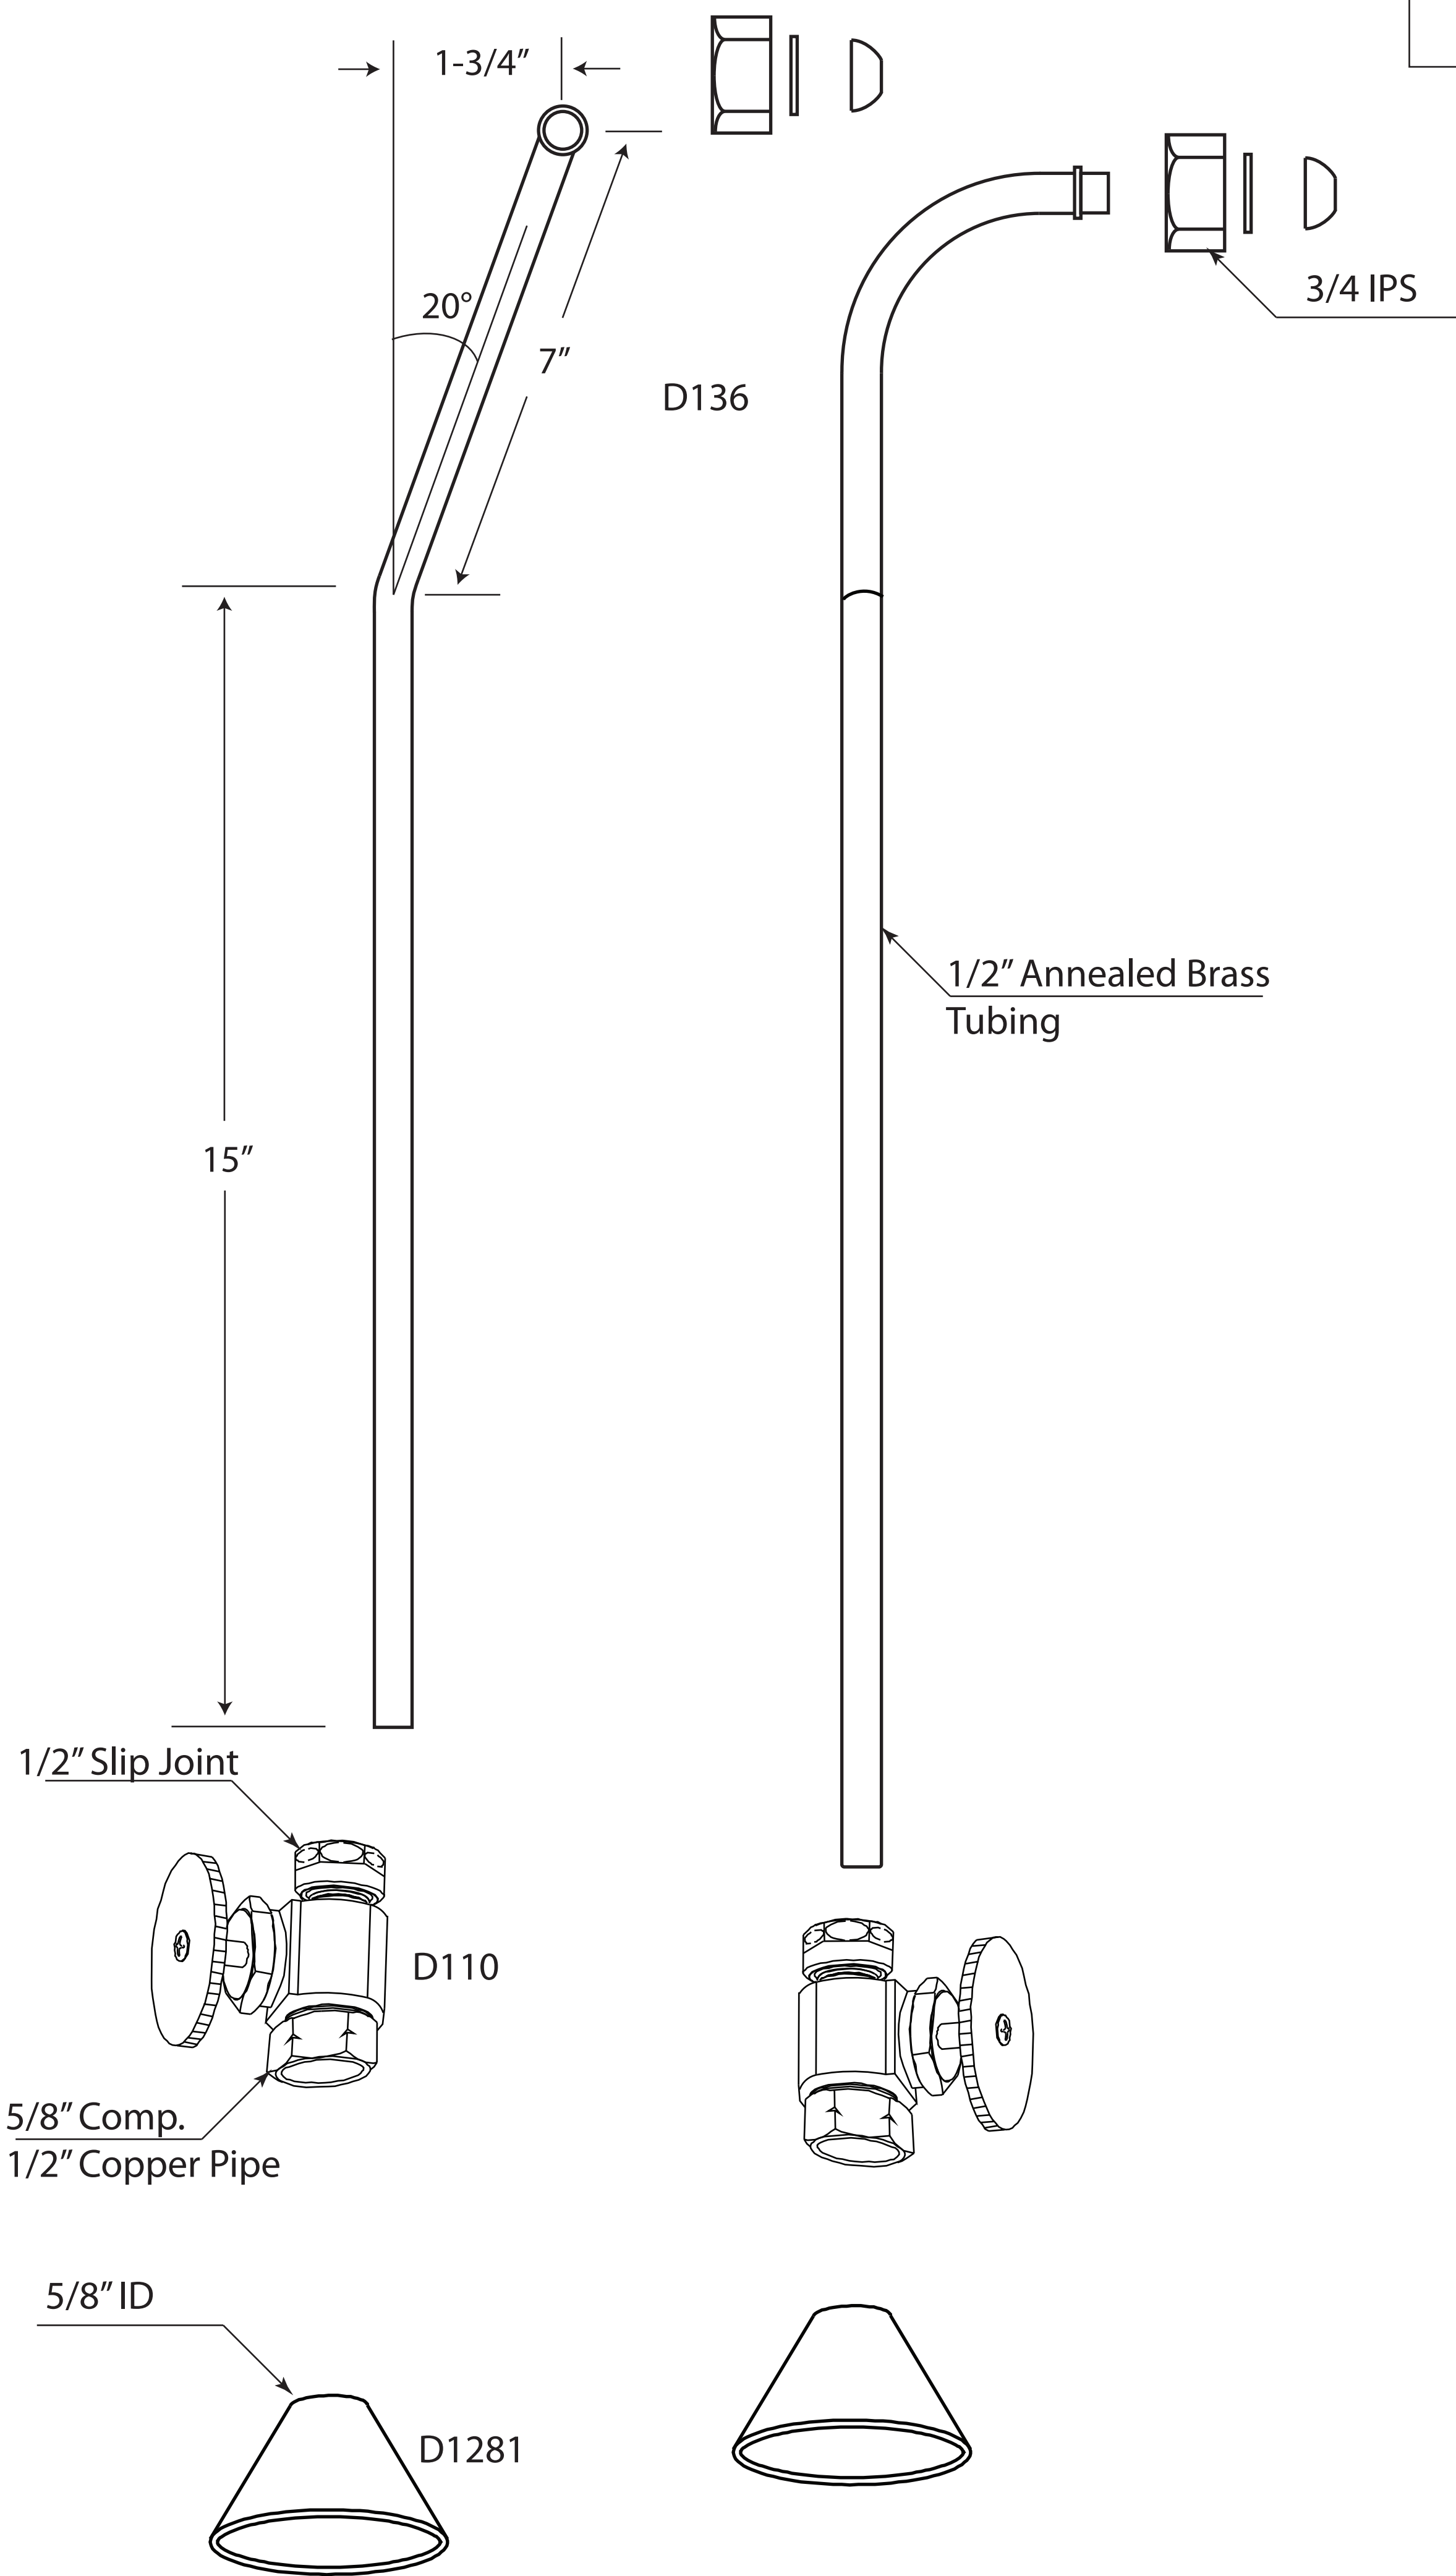

D136-110

WESTBRASS
Fine Decorative Plumbing Since 1935

2429 E. Olympic Blvd.
Los Angeles, CA 90021

TITLE Double Offset Bath Supplies with 1/2" Copper Valves

DWG NO. D136-110

DATE 03-23-2016

REV A

Scale NTS