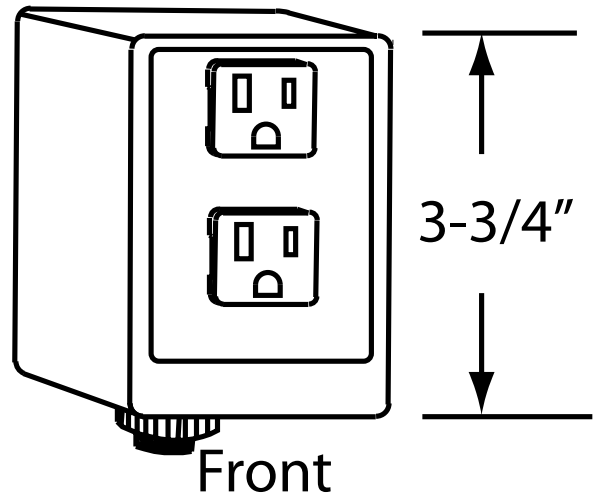

PART NO. ASB-2

SPECIFICATION SHEET

Air switch actuator with two plug unit, hose and push button air switch.

6' - 1/8" Tubing