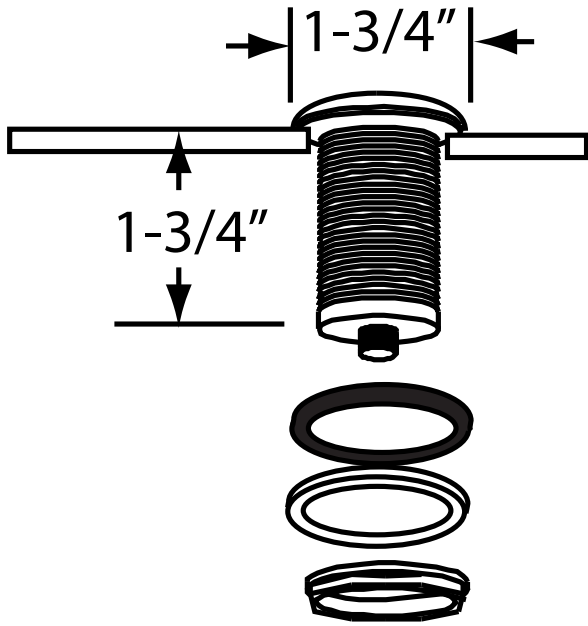

PART NO. ASB-2

SPECIFICATION SHEET

Air switch actuator with two plug unit, hose and push button air switch.

6' - 1/8" Tubing