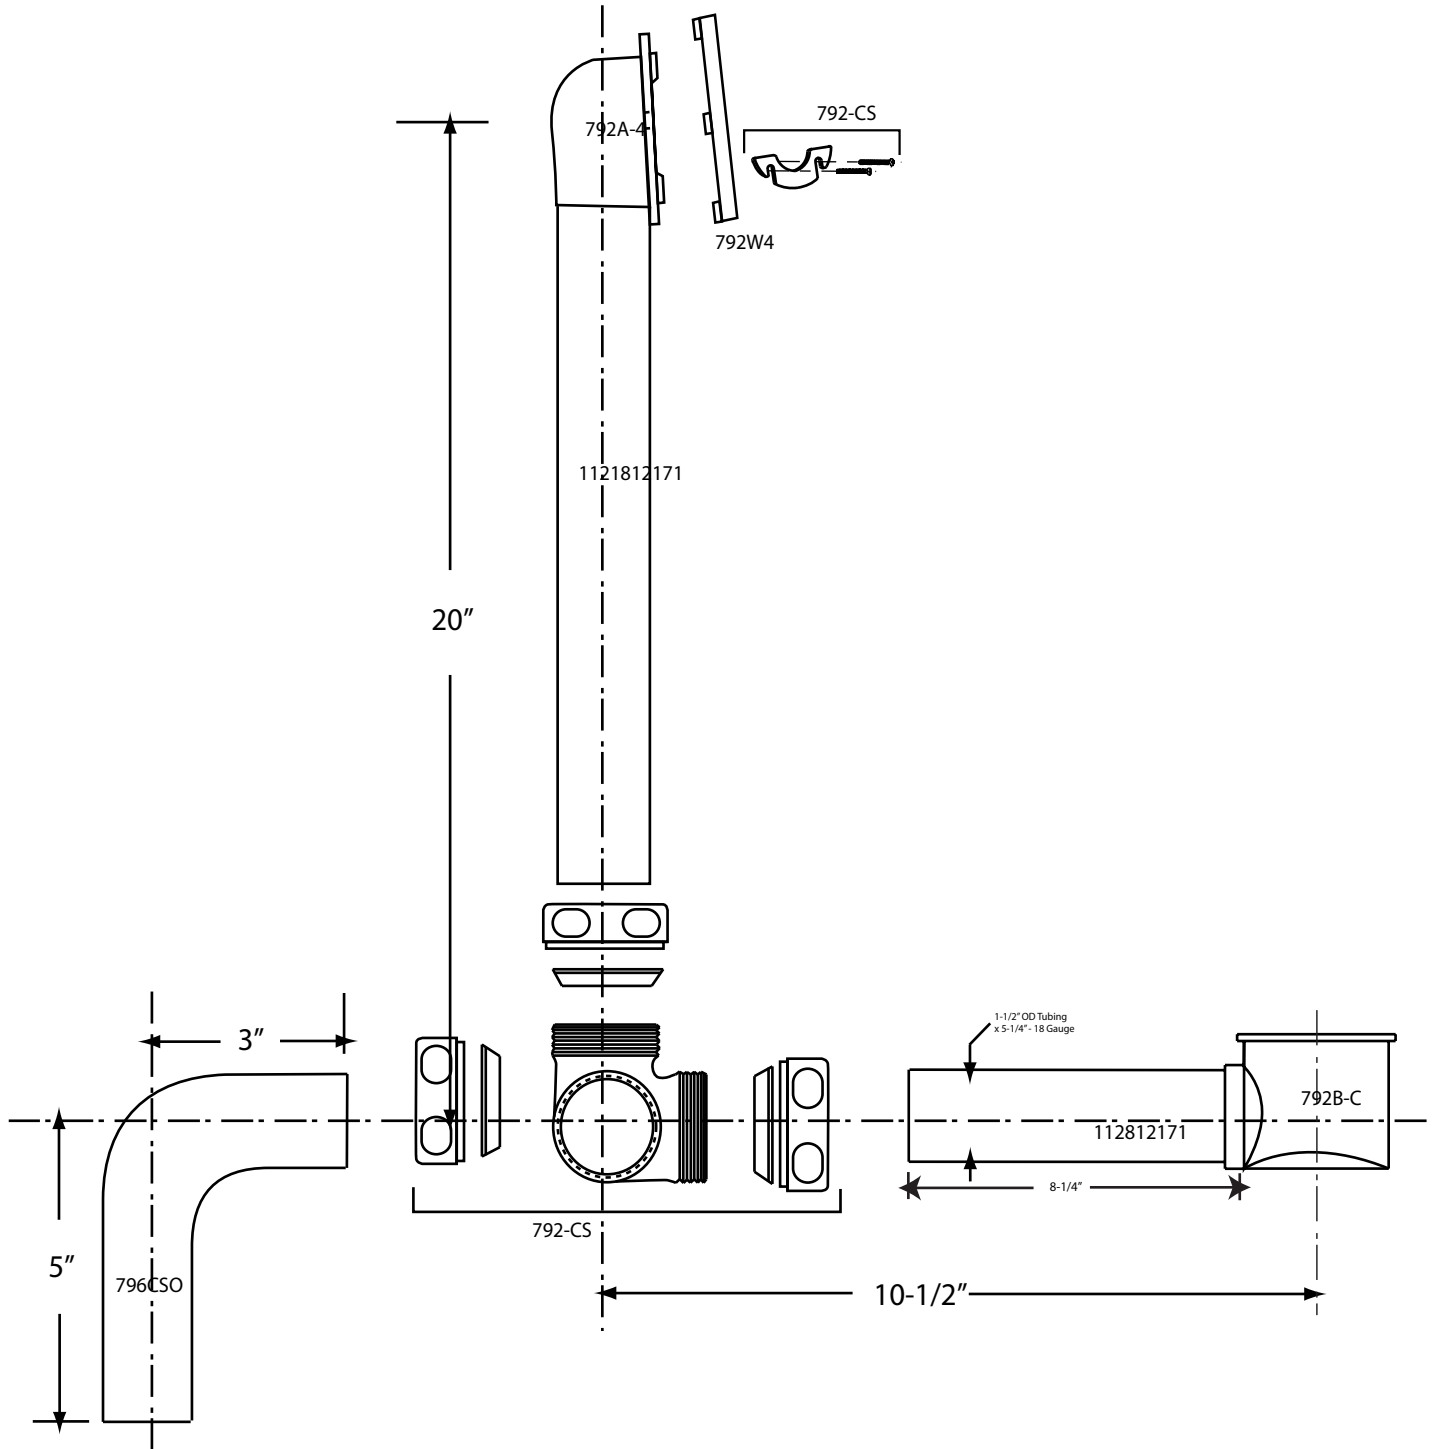

# 7941817LT-SO

17 ga. Brass Side Outlet Waste & Overflow  
Rough Drain Closure - Requires Trim from D93-2, D94-2  
or D97-2

**WESTBRASS**  
Fine Decorative Plumbing Since 1935

2429 East Olympic Blvd. Los Angeles, CA 90021  
213-627-8441 • FAX 213-627-2844 • [www.westbrass.com](http://www.westbrass.com)