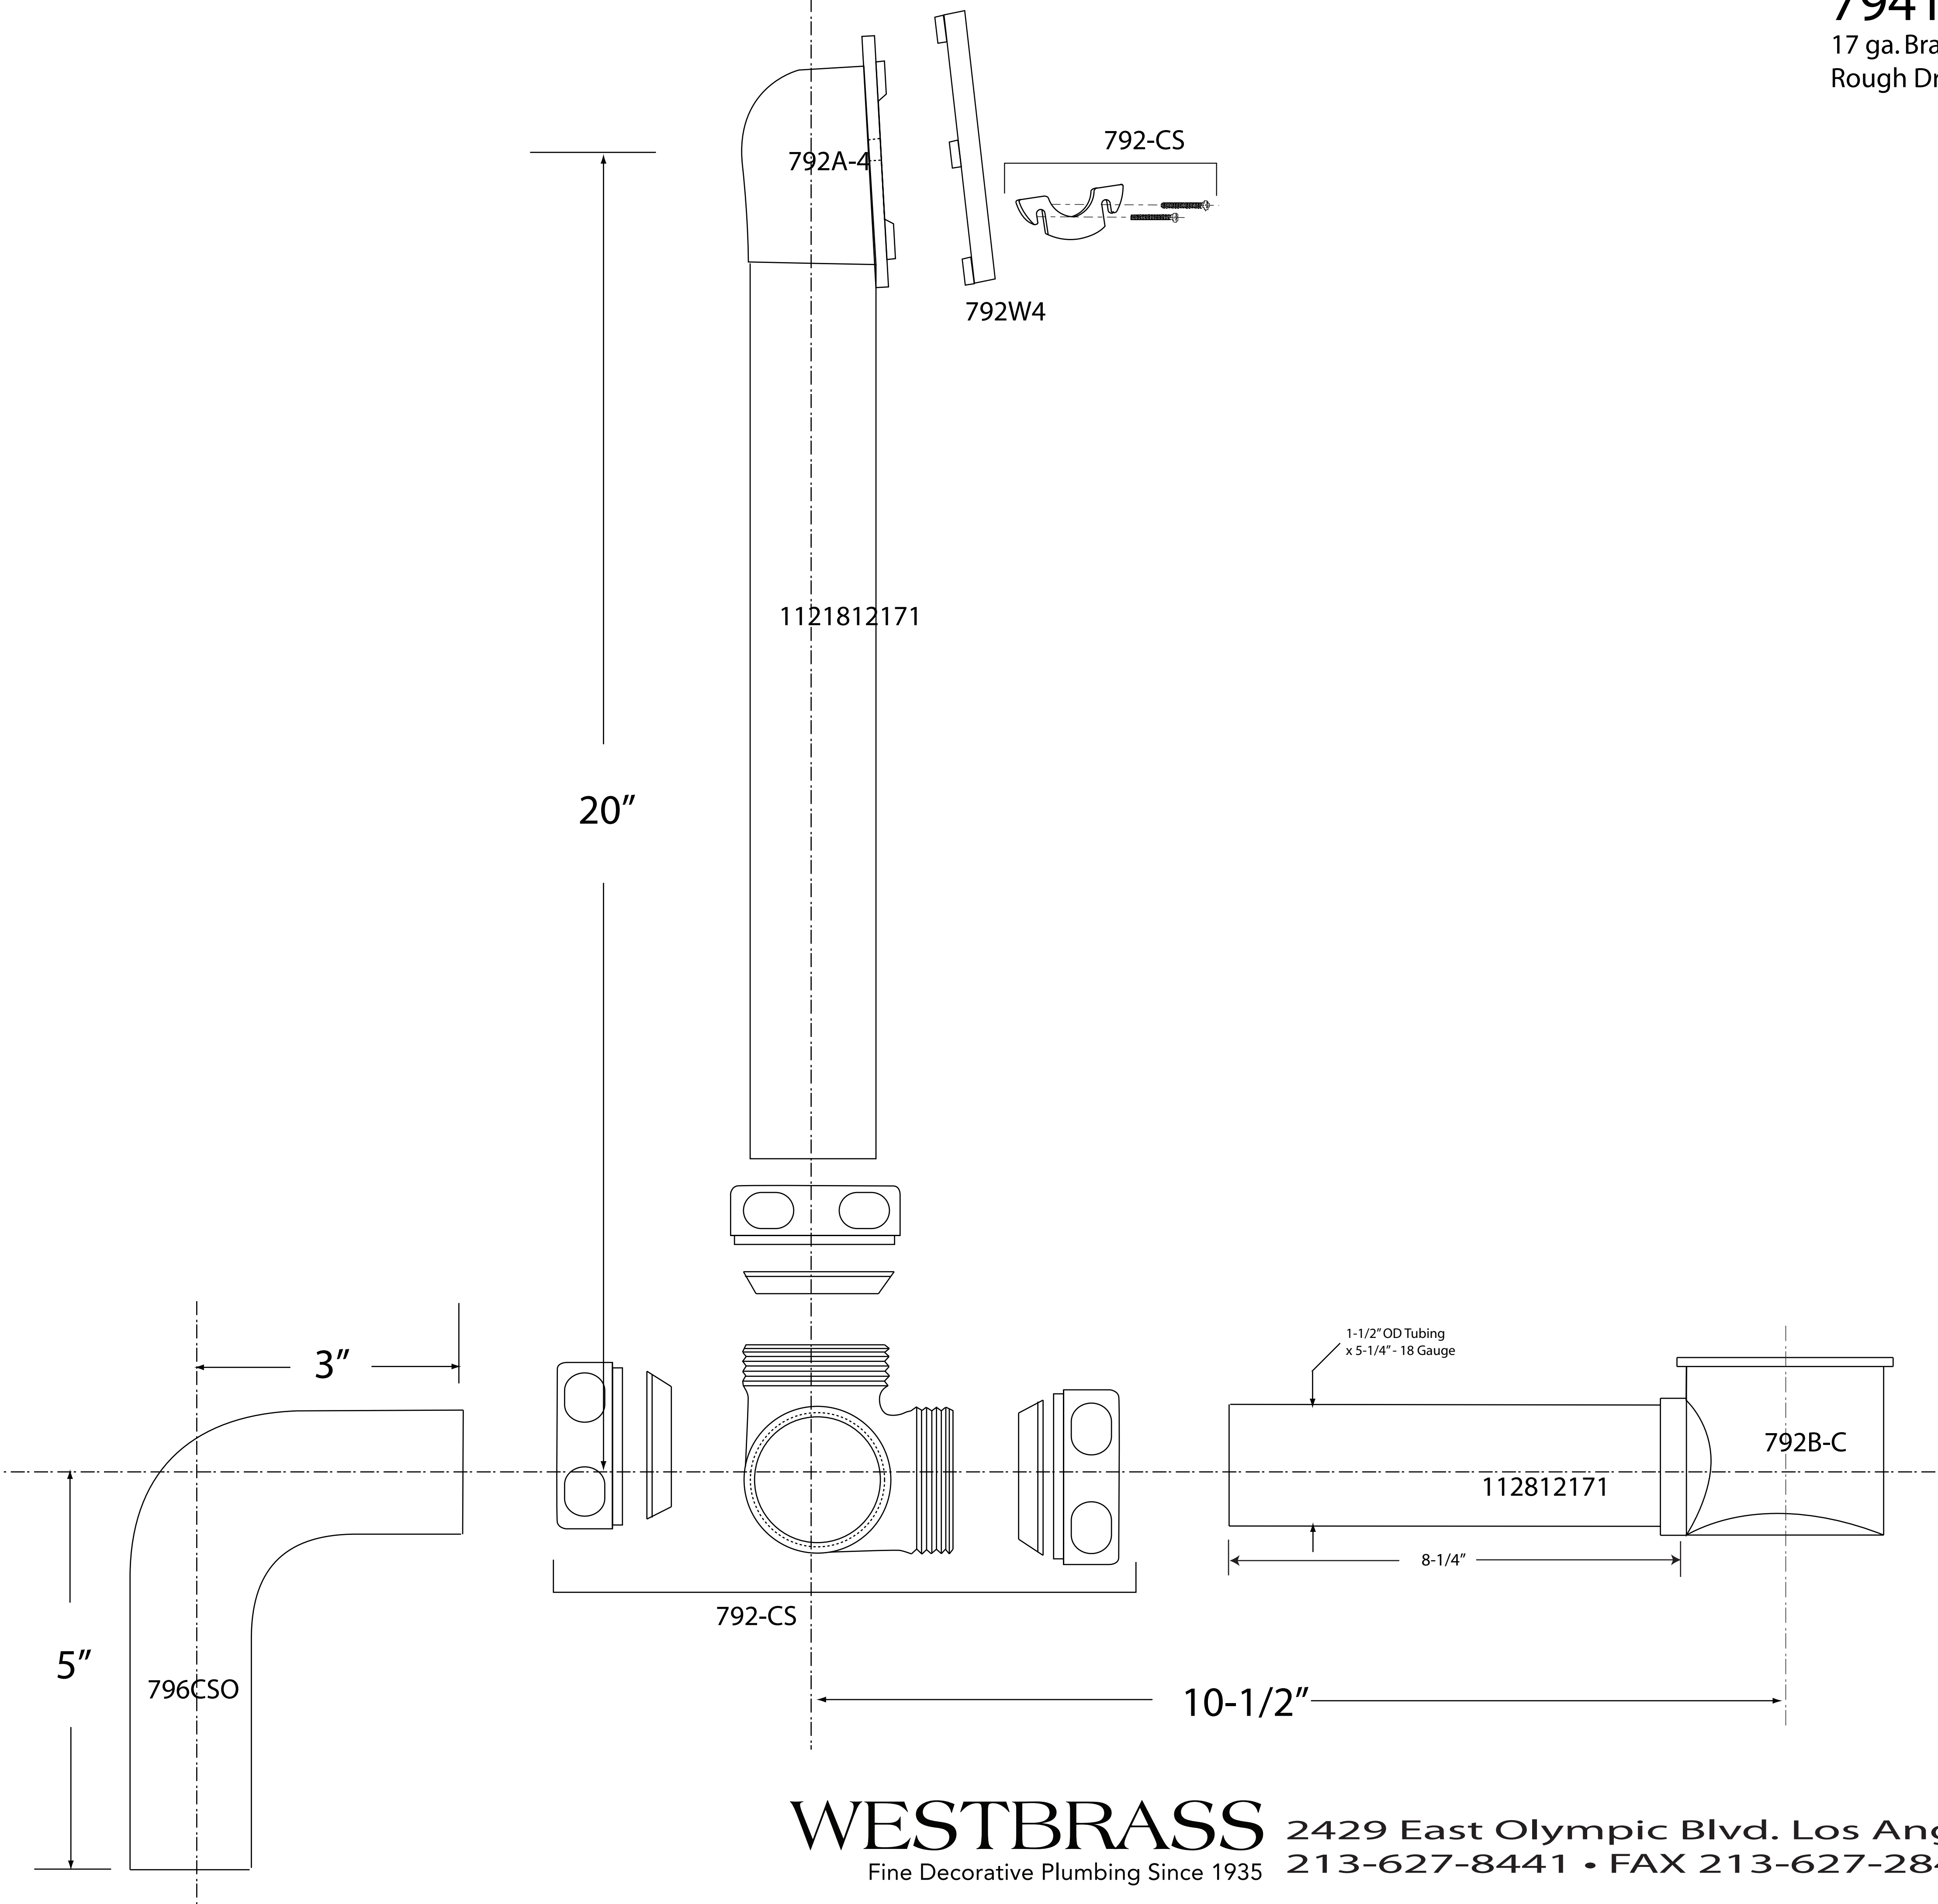

7941817LT-SO

17 ga. Brass Side Outlet Waste & Overflow
Rough Drain Closure - Requires Trim

WESTBRASS
Fine Decorative Plumbing Since 1935

2429 East Olympic Blvd. Los Angeles, CA 90021
213-627-8441 • FAX 213-627-2844 • www.westbrass.com