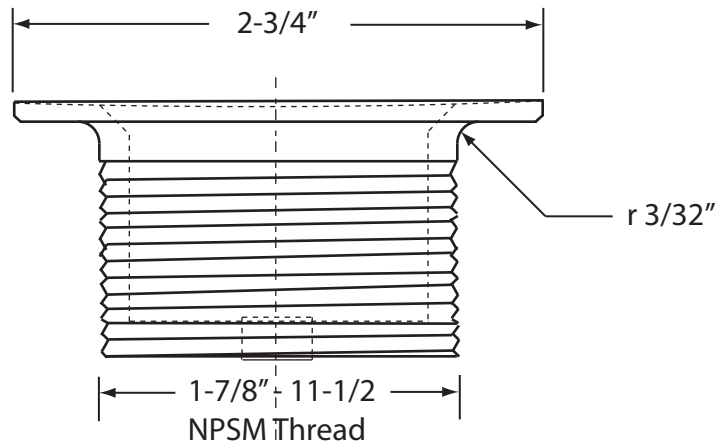

# 793516SOCPZ-C Tub Drain Strainer

Metal, Coarse Thread, Use With Metalift

**WESTBRASS**  
Fine Decorative Plumbing Since 1935

2429 East Olympic Blvd. Los Angeles, CA 90021  
213-627-8441 • FAX 213-627-2844 • [www.westbrass.com](http://www.westbrass.com)