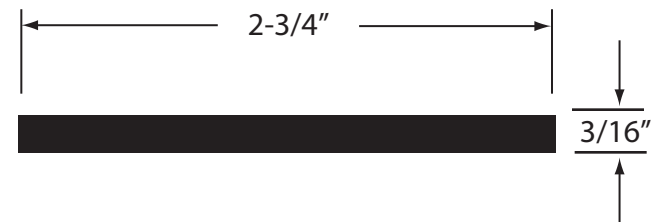

# 793516SOCPZ-C Tub Drain Strainer

Metal, Coarse Thread, Use With Metalift

**WESTBRASS**  
Fine Decorative Plumbing Since 1935

2429 East Olympic Blvd. Los Angeles, CA 90021  
213-627-8441 • FAX 213-627-2844 • [www.westbrass.com](http://www.westbrass.com)