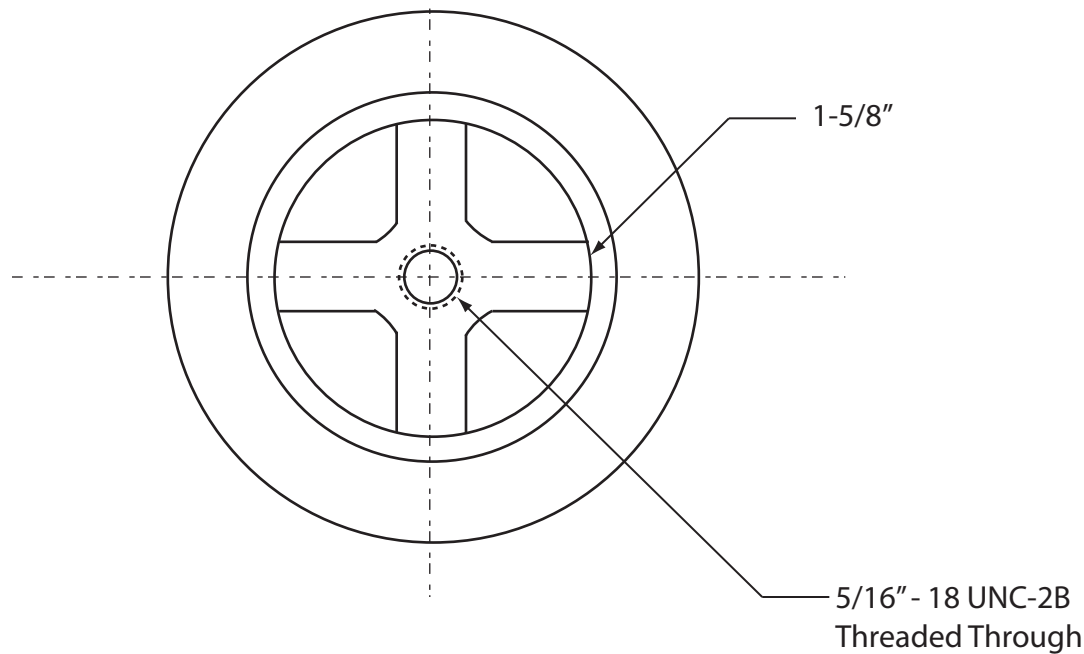

# 793516SOCPZ-C Tub Drain Strainer

Metal, Coarse Thread, Use With Metalift

**WESTBRASS**  
Fine Decorative Plumbing Since 1935

2429 East Olympic Blvd. Los Angeles, CA 90021  
213-627-8441 • FAX 213-627-2844 • [www.westbrass.com](http://www.westbrass.com)