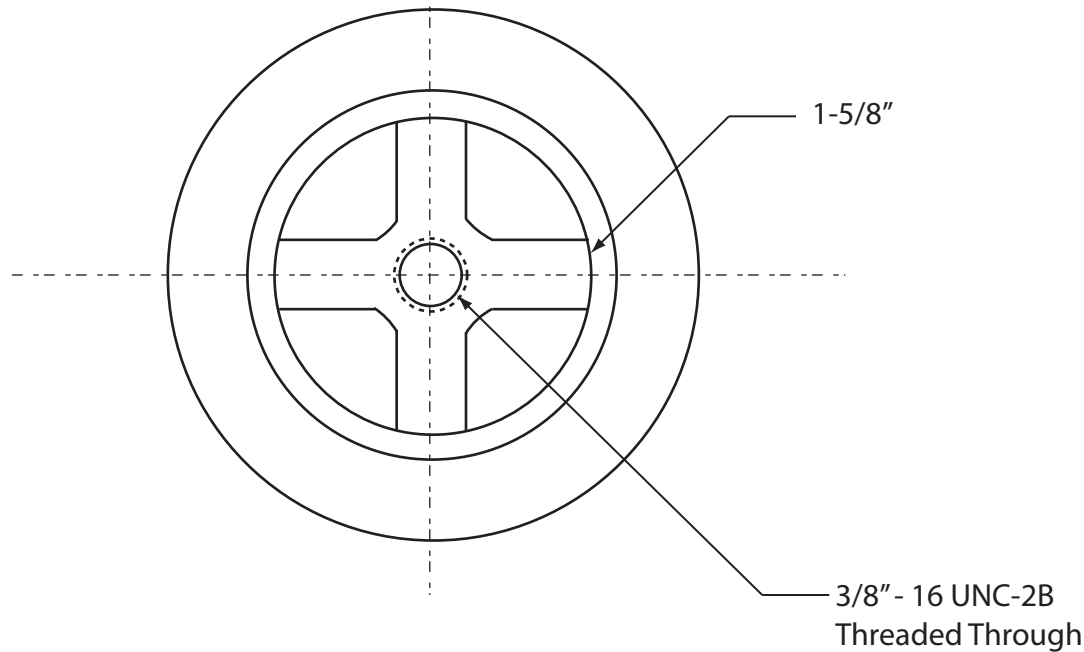

79338SOCPZ-C Tub Drain Strainer

Metal, Coarse Thread, Use With Lift & Turn

WESTBRASS
Fine Decorative Plumbing Since 1935

2429 East Olympic Blvd. Los Angeles, CA 90021
213-627-8441 • FAX 213-627-2844 • www.westbrass.com