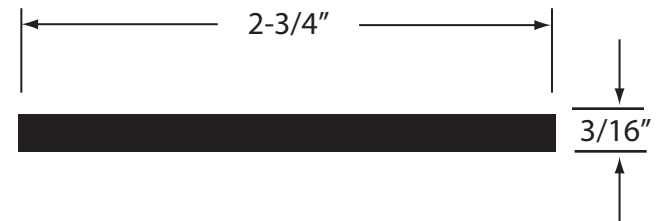

79338SOCPZ-C Tub Drain Strainer

Metal, Coarse Thread, Use With Lift & Turn

WESTBRASS
Fine Decorative Plumbing Since 1935

2429 East Olympic Blvd. Los Angeles, CA 90021
213-627-8441 • FAX 213-627-2844 • www.westbrass.com