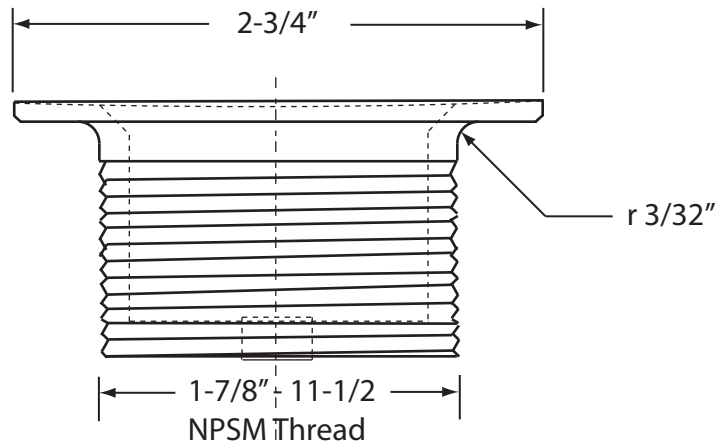

79338SOCPZ-C Tub Drain Strainer

Metal, Coarse Thread, Use With Lift & Turn

WESTBRASS
Fine Decorative Plumbing Since 1935

2429 East Olympic Blvd. Los Angeles, CA 90021
213-627-8441 • FAX 213-627-2844 • www.westbrass.com