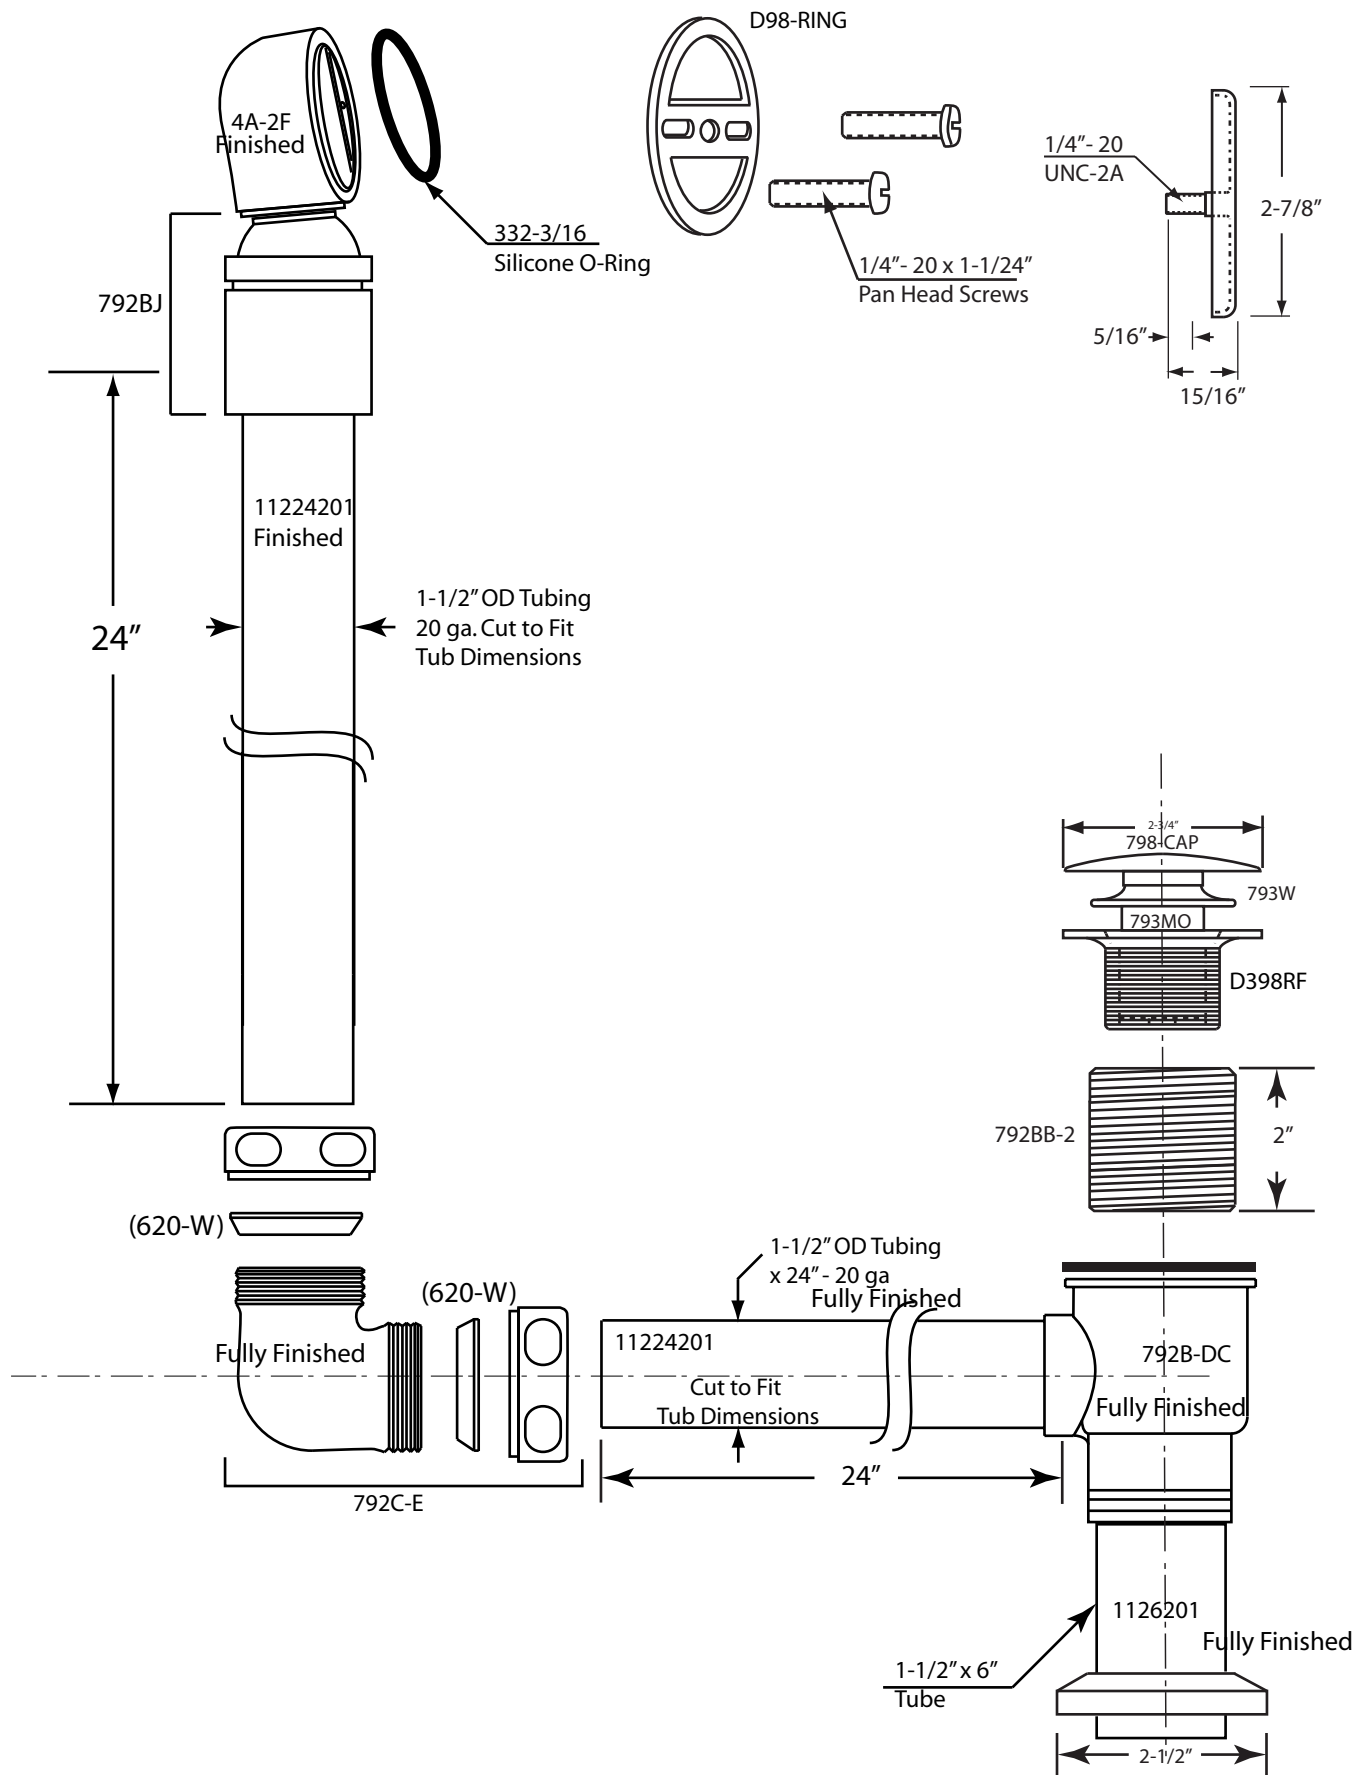

7932420BJHRDC

20 ga. Brass Direct Connect Waste & Overflow
Split Finish - Illusionary with Round Ring, Ball
Joint, and 2" Tip-Toe Drain Extension

Rev. Oct. 22, 2014