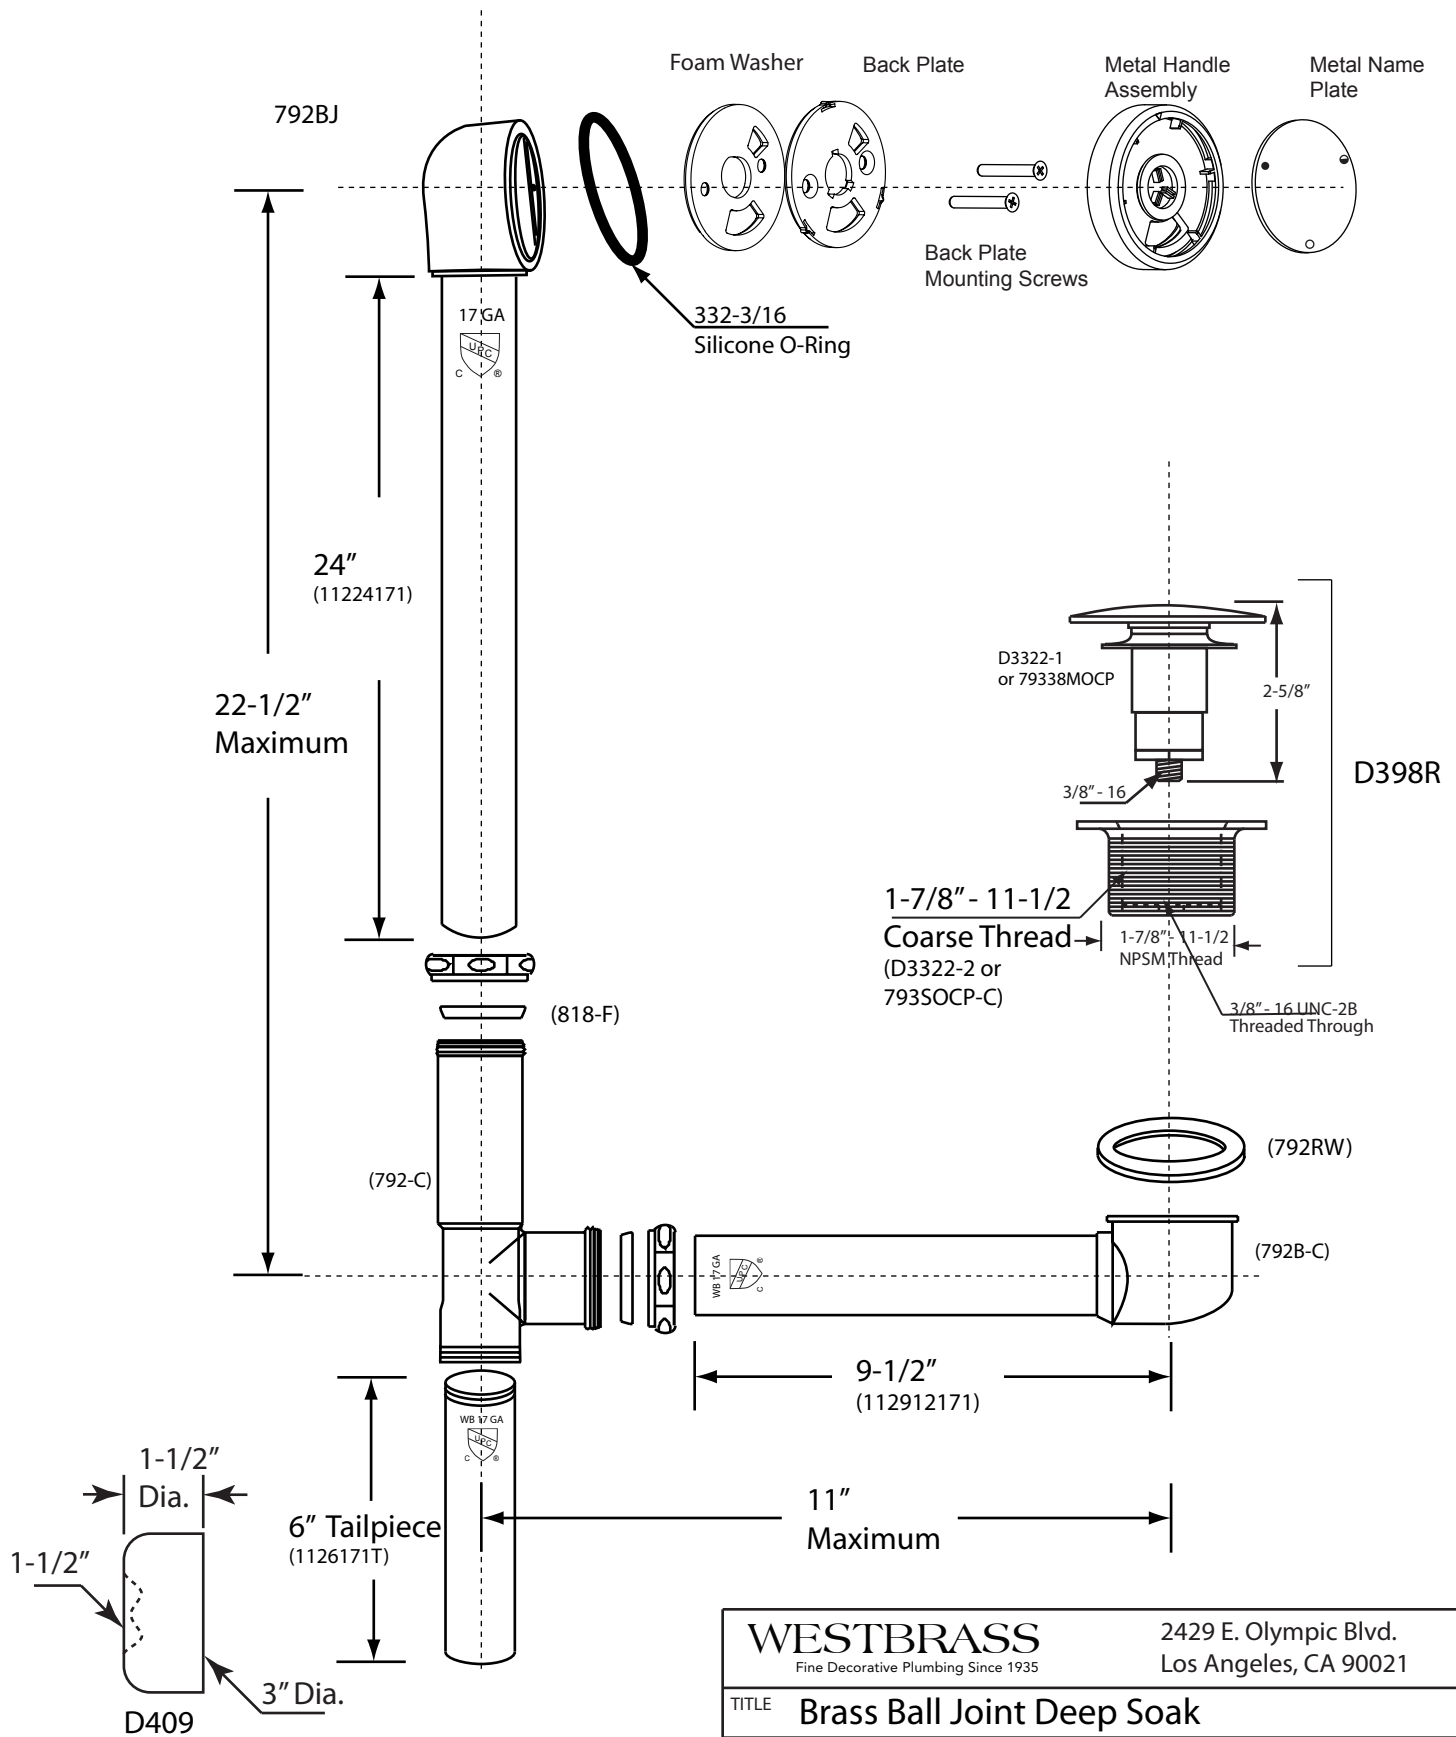

7931817CHM

WESTBRASS Fine Decorative Plumbing Since 1935		2429 E. Olympic Blvd. Los Angeles, CA 90021	
TITLE Brass Ball Joint Deep Soak			
DWG NO.	7931817CHM	DATE	1-26-17
Scale	NTS	REV	A
mrohfs		Sheet	1 of 1