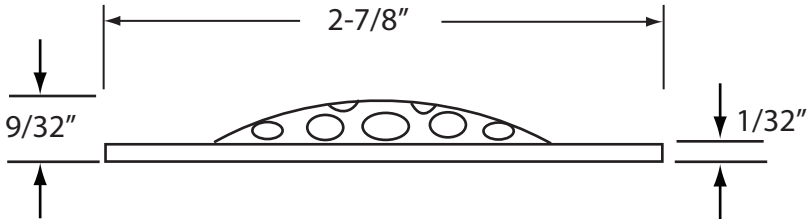

# 792I-IS-SN Beehive Strainer

Satin Nickel Strainer and Screw

#10 -24 x 2" Oval Head  
Brass Machine Screw