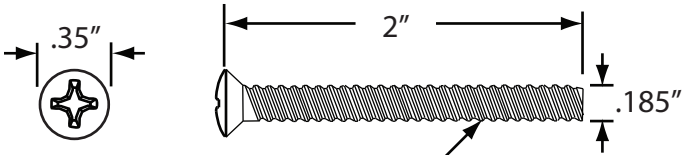

# 792I-IS-SN Beehive Strainer

Satin Nickel Strainer and Screw

#10 -24 x 2" Oval Head  
Brass Machine Screw