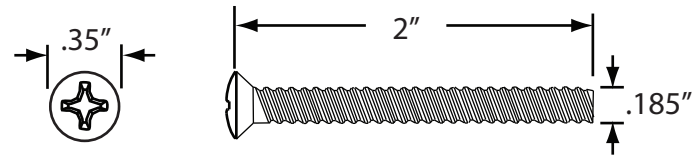

792I-IS-CP-PG 10 Pack Beehive Strainer

Polished Chrome Strainer and Screw

WESTBRASS
Fine Decorative Plumbing Since 1935

2429 East Olympic Blvd. Los Angeles, CA 90021
213-627-8441 • FAX 213-627-2844 • www.westbrass.com