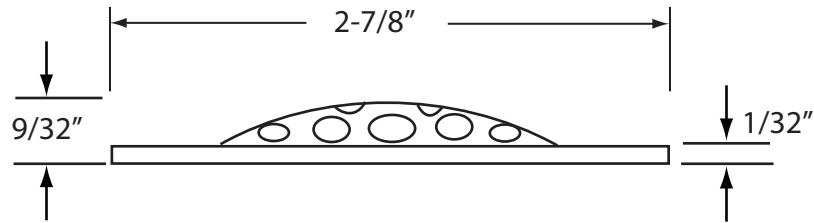

792I-IS-CP-PG 10 Pack Beehive Strainer

Polished Chrome Strainer and Screw

WESTBRASS
Fine Decorative Plumbing Since 1935

2429 East Olympic Blvd. Los Angeles, CA 90021
213-627-8441 • FAX 213-627-2844 • www.westbrass.com