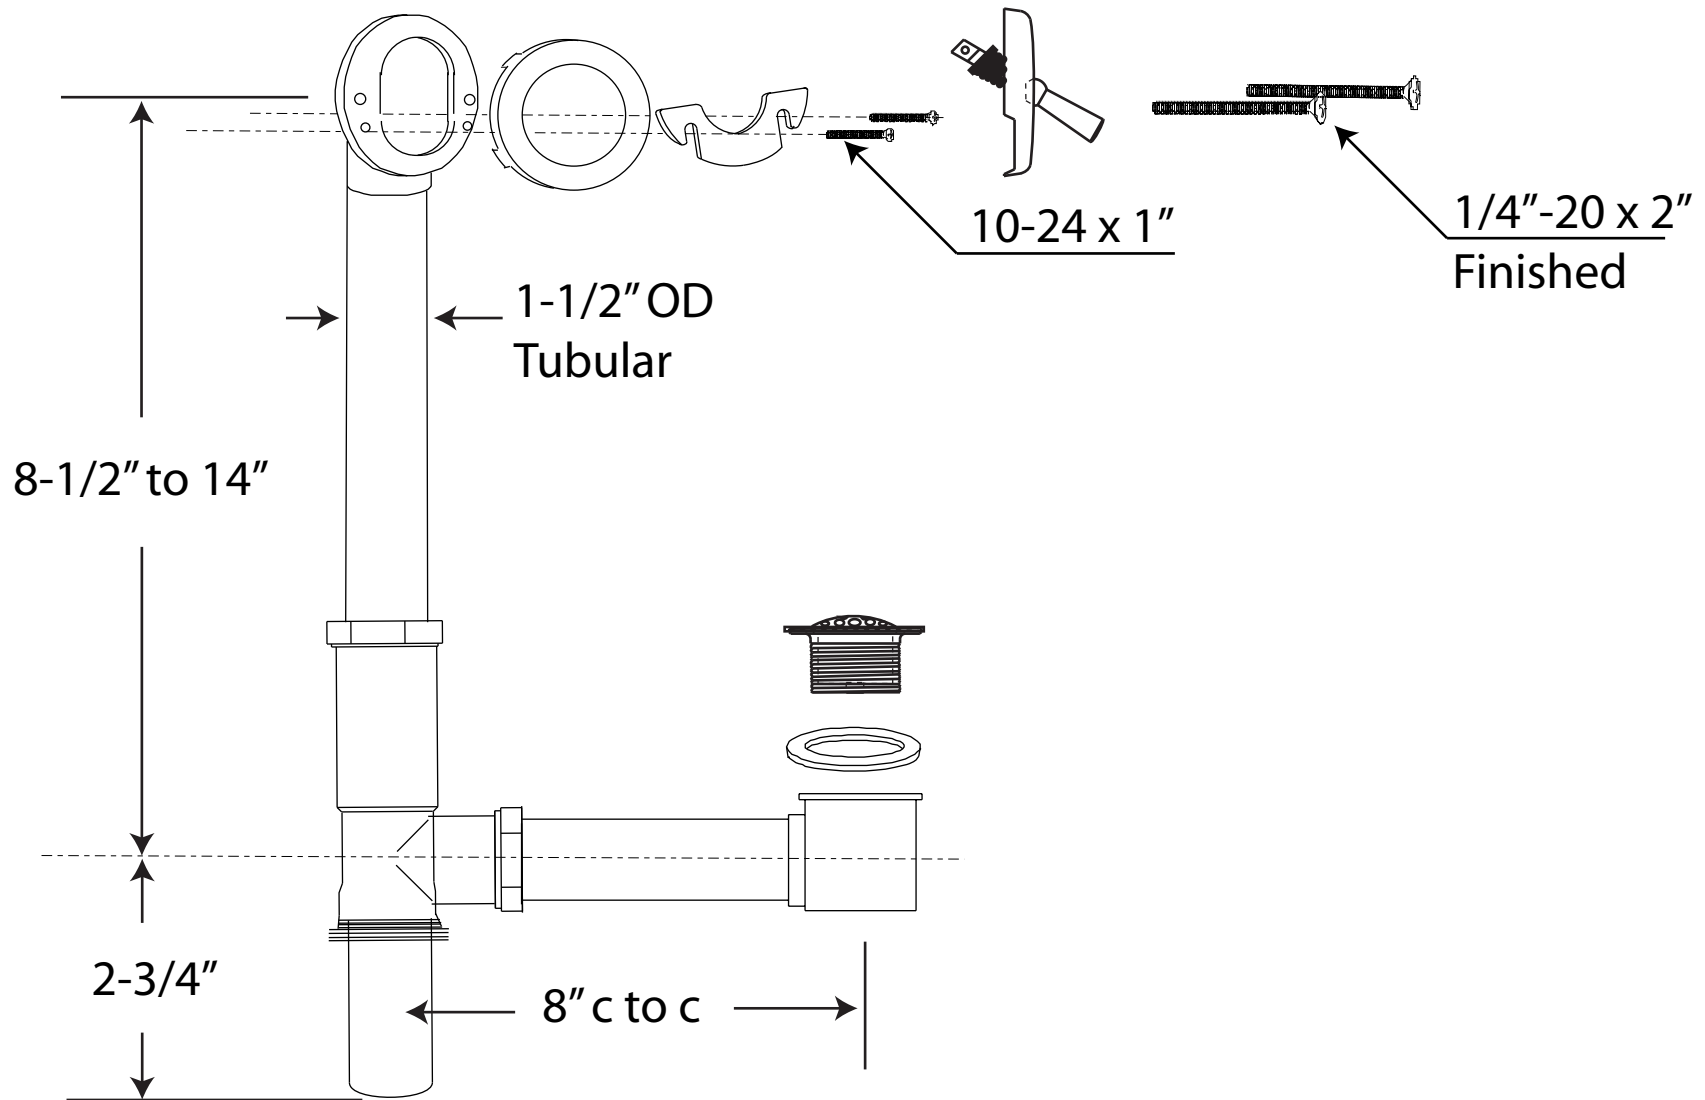

79220CP Trip Waste & Overflow

Beehive Grate - Polished Chrome - 20 Gauge

WESTBRASS
Fine Decorative Plumbing Since 1935

2429 East Olympic Blvd. Los Angeles, CA 90021
213-627-8441 • FAX 213-627-2844 • www.westbrass.com