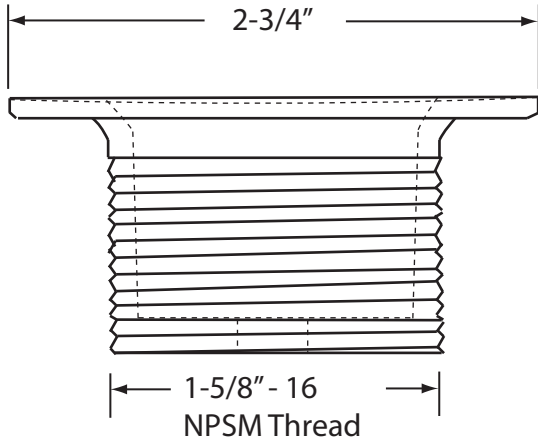

79200CP-F Beehive Strainer Drain

1-1/2" Chrome Strainer and Screw, With Washer

WESTBRASS
Fine Decorative Plumbing Since 1935

2429 East Olympic Blvd. Los Angeles, CA 90021
213-627-8441 • FAX 213-627-2844 • www.westbrass.com