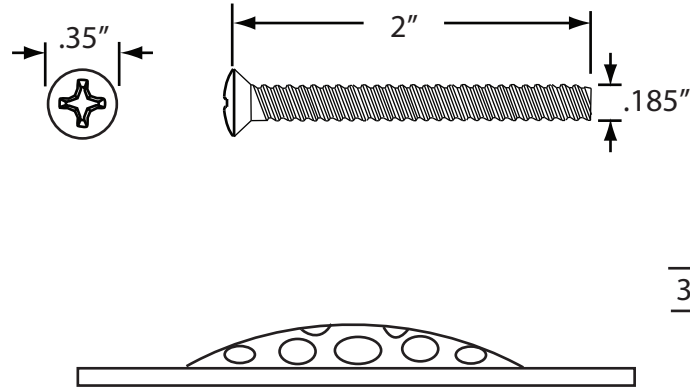

79200CP-F Beehive Strainer Drain

1-1/2" Chrome Strainer and Screw, With Washer

WESTBRASS
Fine Decorative Plumbing Since 1935

2429 East Olympic Blvd. Los Angeles, CA 90021
213-627-8441 • FAX 213-627-2844 • www.westbrass.com