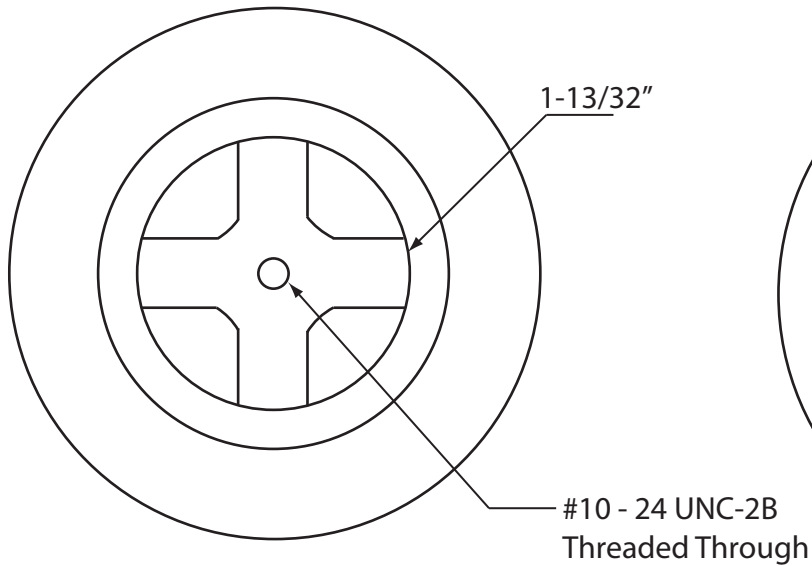

79200CP-F Beehive Strainer Drain

1-1/2" Chrome Strainer and Screw, With Washer

WESTBRASS
Fine Decorative Plumbing Since 1935

2429 East Olympic Blvd. Los Angeles, CA 90021
213-627-8441 • FAX 213-627-2844 • www.westbrass.com