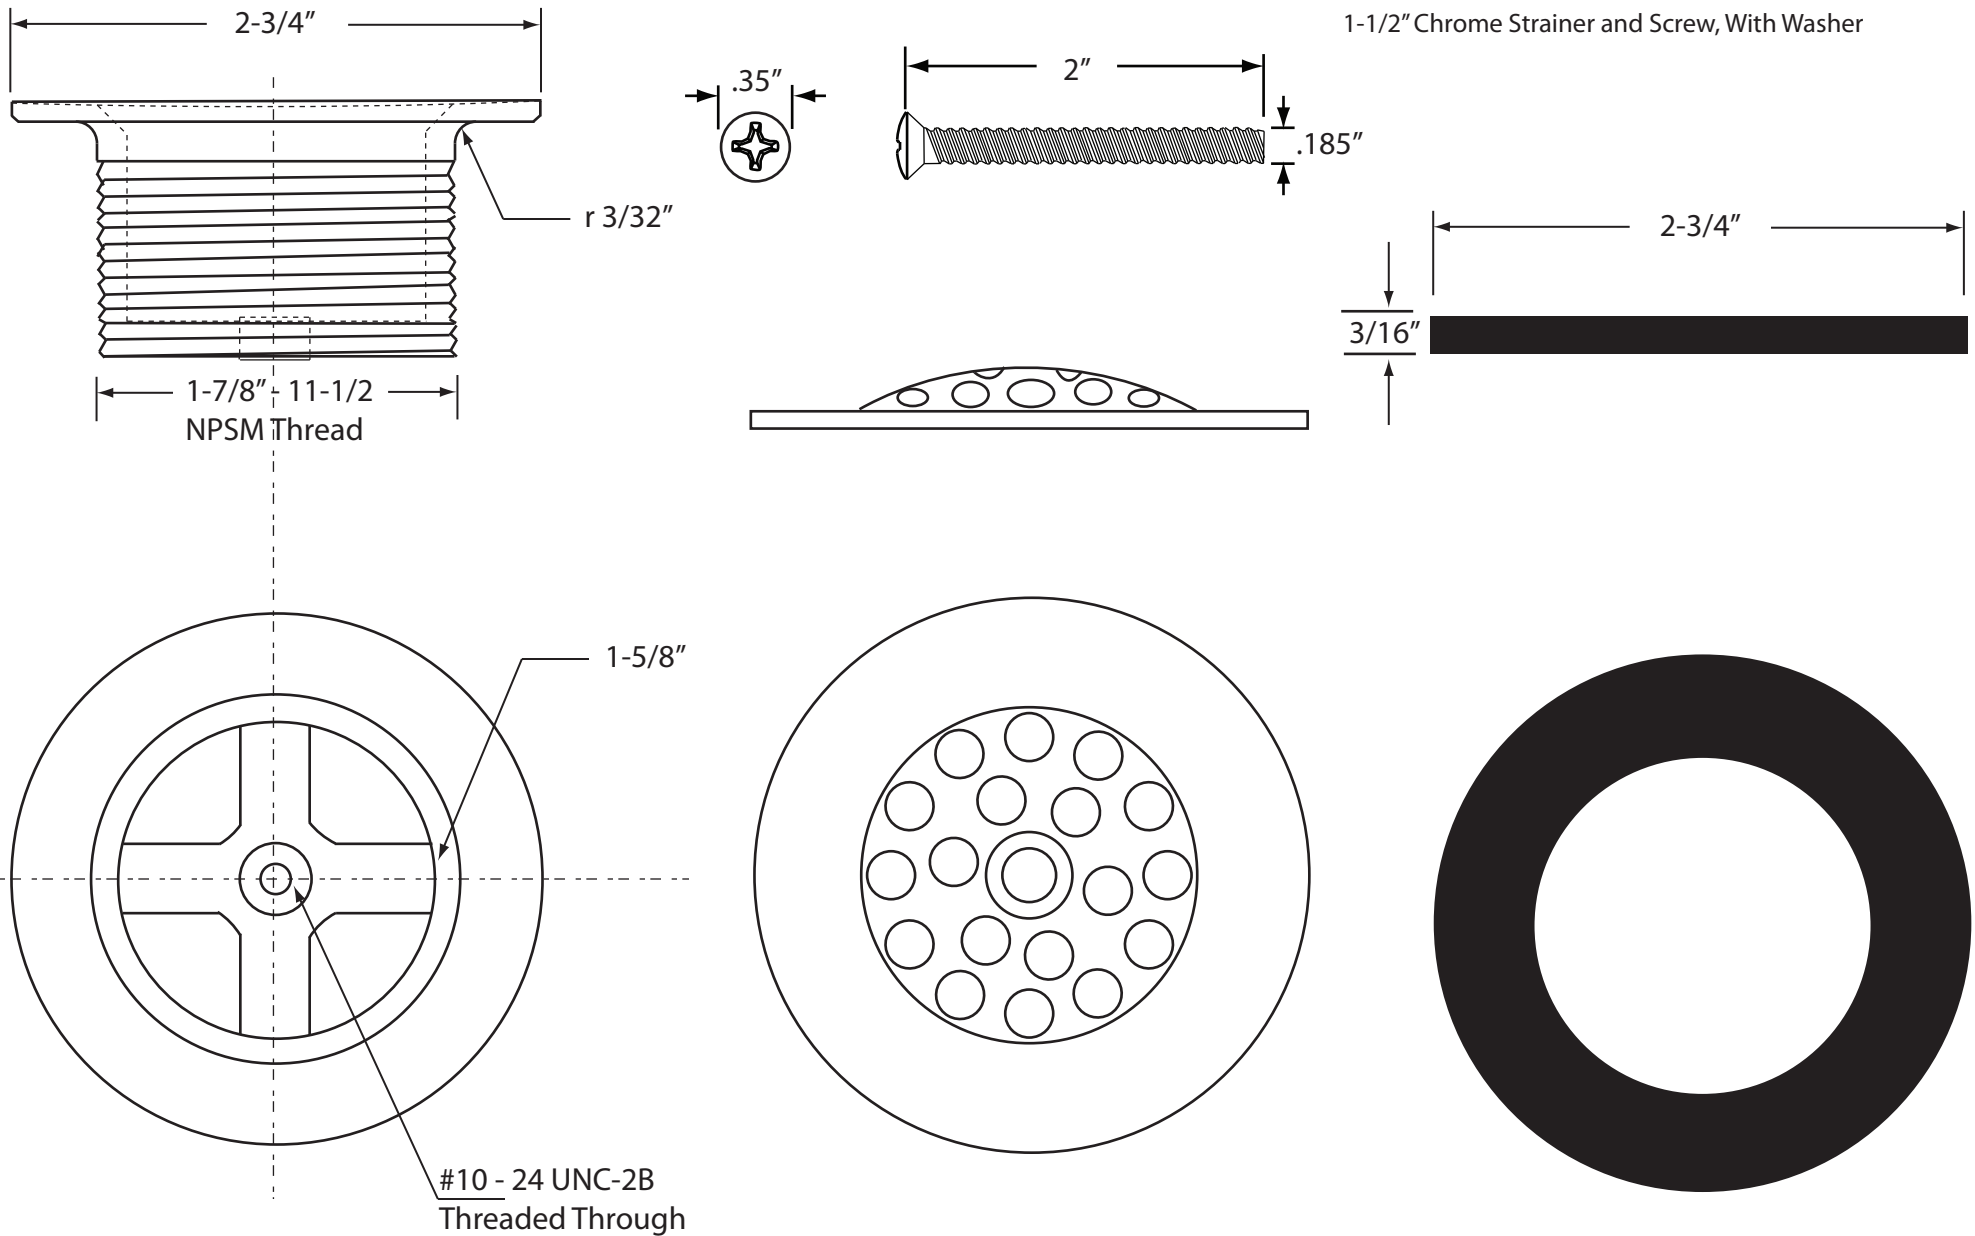

79200CP-C Beehive Strainer Drain

1-1/2" Chrome Strainer and Screw, With Washer

WESTBRASS
Fine Decorative Plumbing Since 1935

2429 East Olympic Blvd. Los Angeles, CA 90021
213-627-8441 • FAX 213-627-2844 • www.westbrass.com