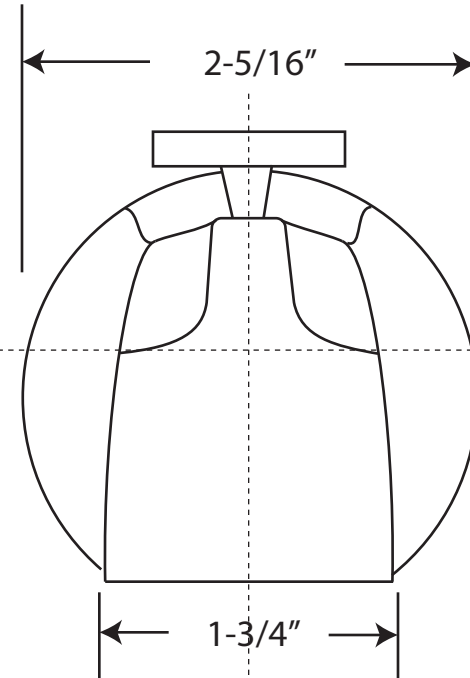

# 534D-1F Brass Diverter Tub Spout

1/2" Copper Slip-on Attachment

**WESTBRASS**  
Fine Decorative Plumbing Since 1935

2429 East Olympic Blvd. Los Angeles, CA 90021  
213-627-8441 • FAX 213-627-2844 • [www.westbrass.com](http://www.westbrass.com)