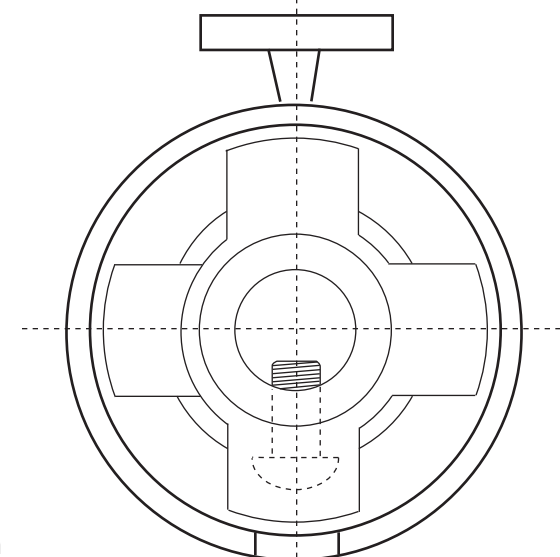

# 534D-1F Brass Diverter Tub Spout

1/2" Copper Slip-on Attachment

**WESTBRASS**  
Fine Decorative Plumbing Since 1935

2429 East Olympic Blvd. Los Angeles, CA 90021  
213-627-8441 • FAX 213-627-2844 • [www.westbrass.com](http://www.westbrass.com)