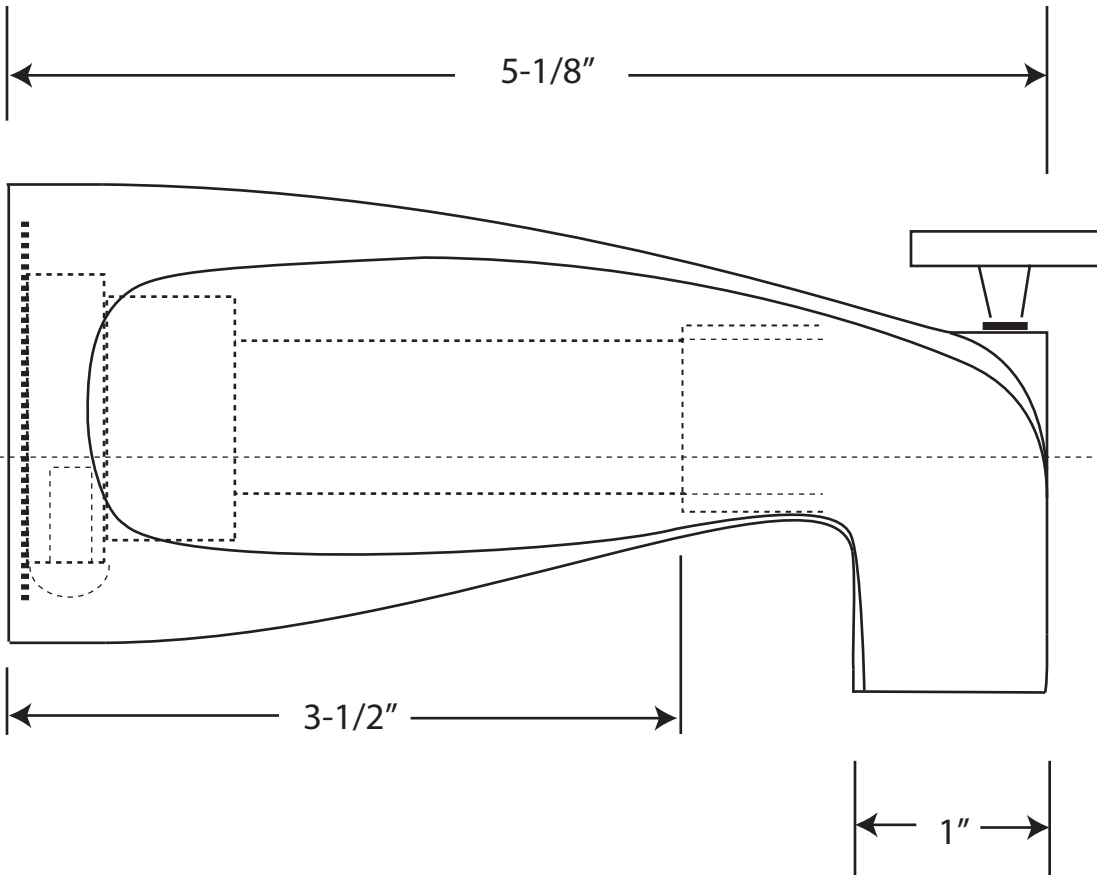

# 534D-1F Brass Diverter Tub Spout

1/2" Copper Slip-on Attachment

**WESTBRASS**  
Fine Decorative Plumbing Since 1935

2429 East Olympic Blvd. Los Angeles, CA 90021  
213-627-8441 • FAX 213-627-2844 • [www.westbrass.com](http://www.westbrass.com)