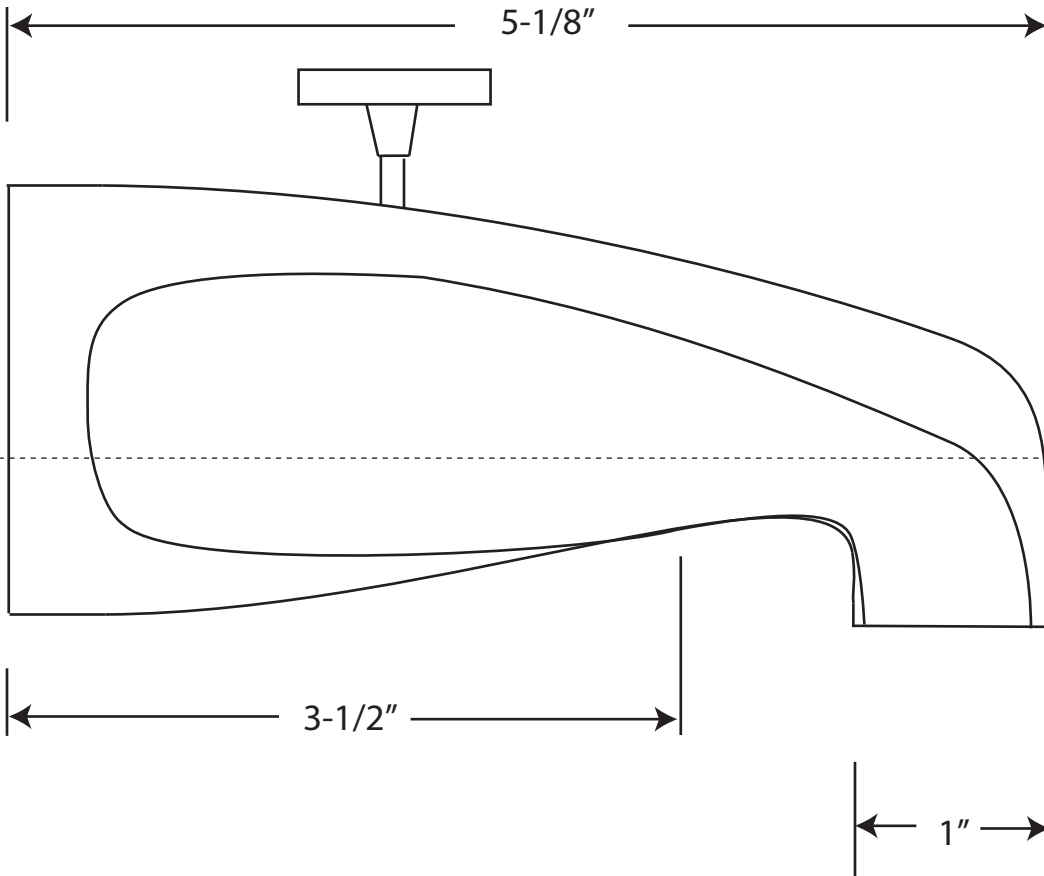

531D-12R Brass Diverter Tub Spout

3/4" or 1/2" IPS Rear Diverter

3/4" x 1/2" IPS Face Bushing