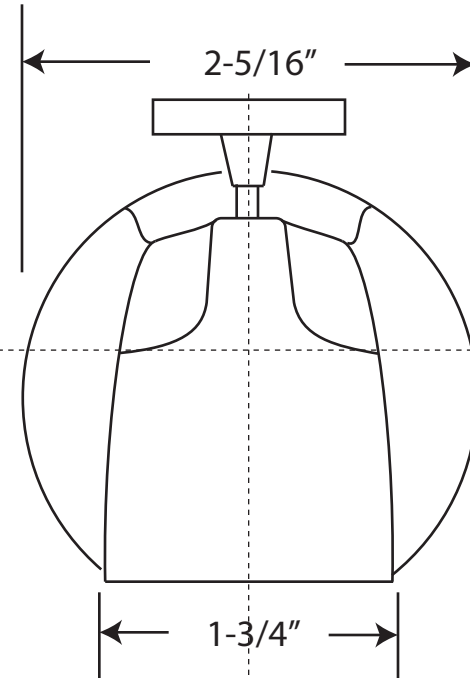

531D-12R Brass Diverter Tub Spout

3/4" or 1/2" IPS Rear Diverter

3/4" x 1/2" IPS Face Bushing