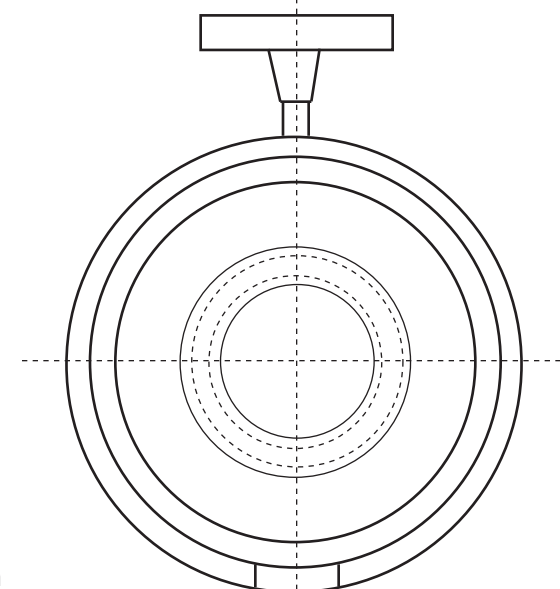

531D-12R Brass Diverter Tub Spout

3/4" or 1/2" IPS Rear Diverter

3/4" x 1/2" IPS Face Bushing