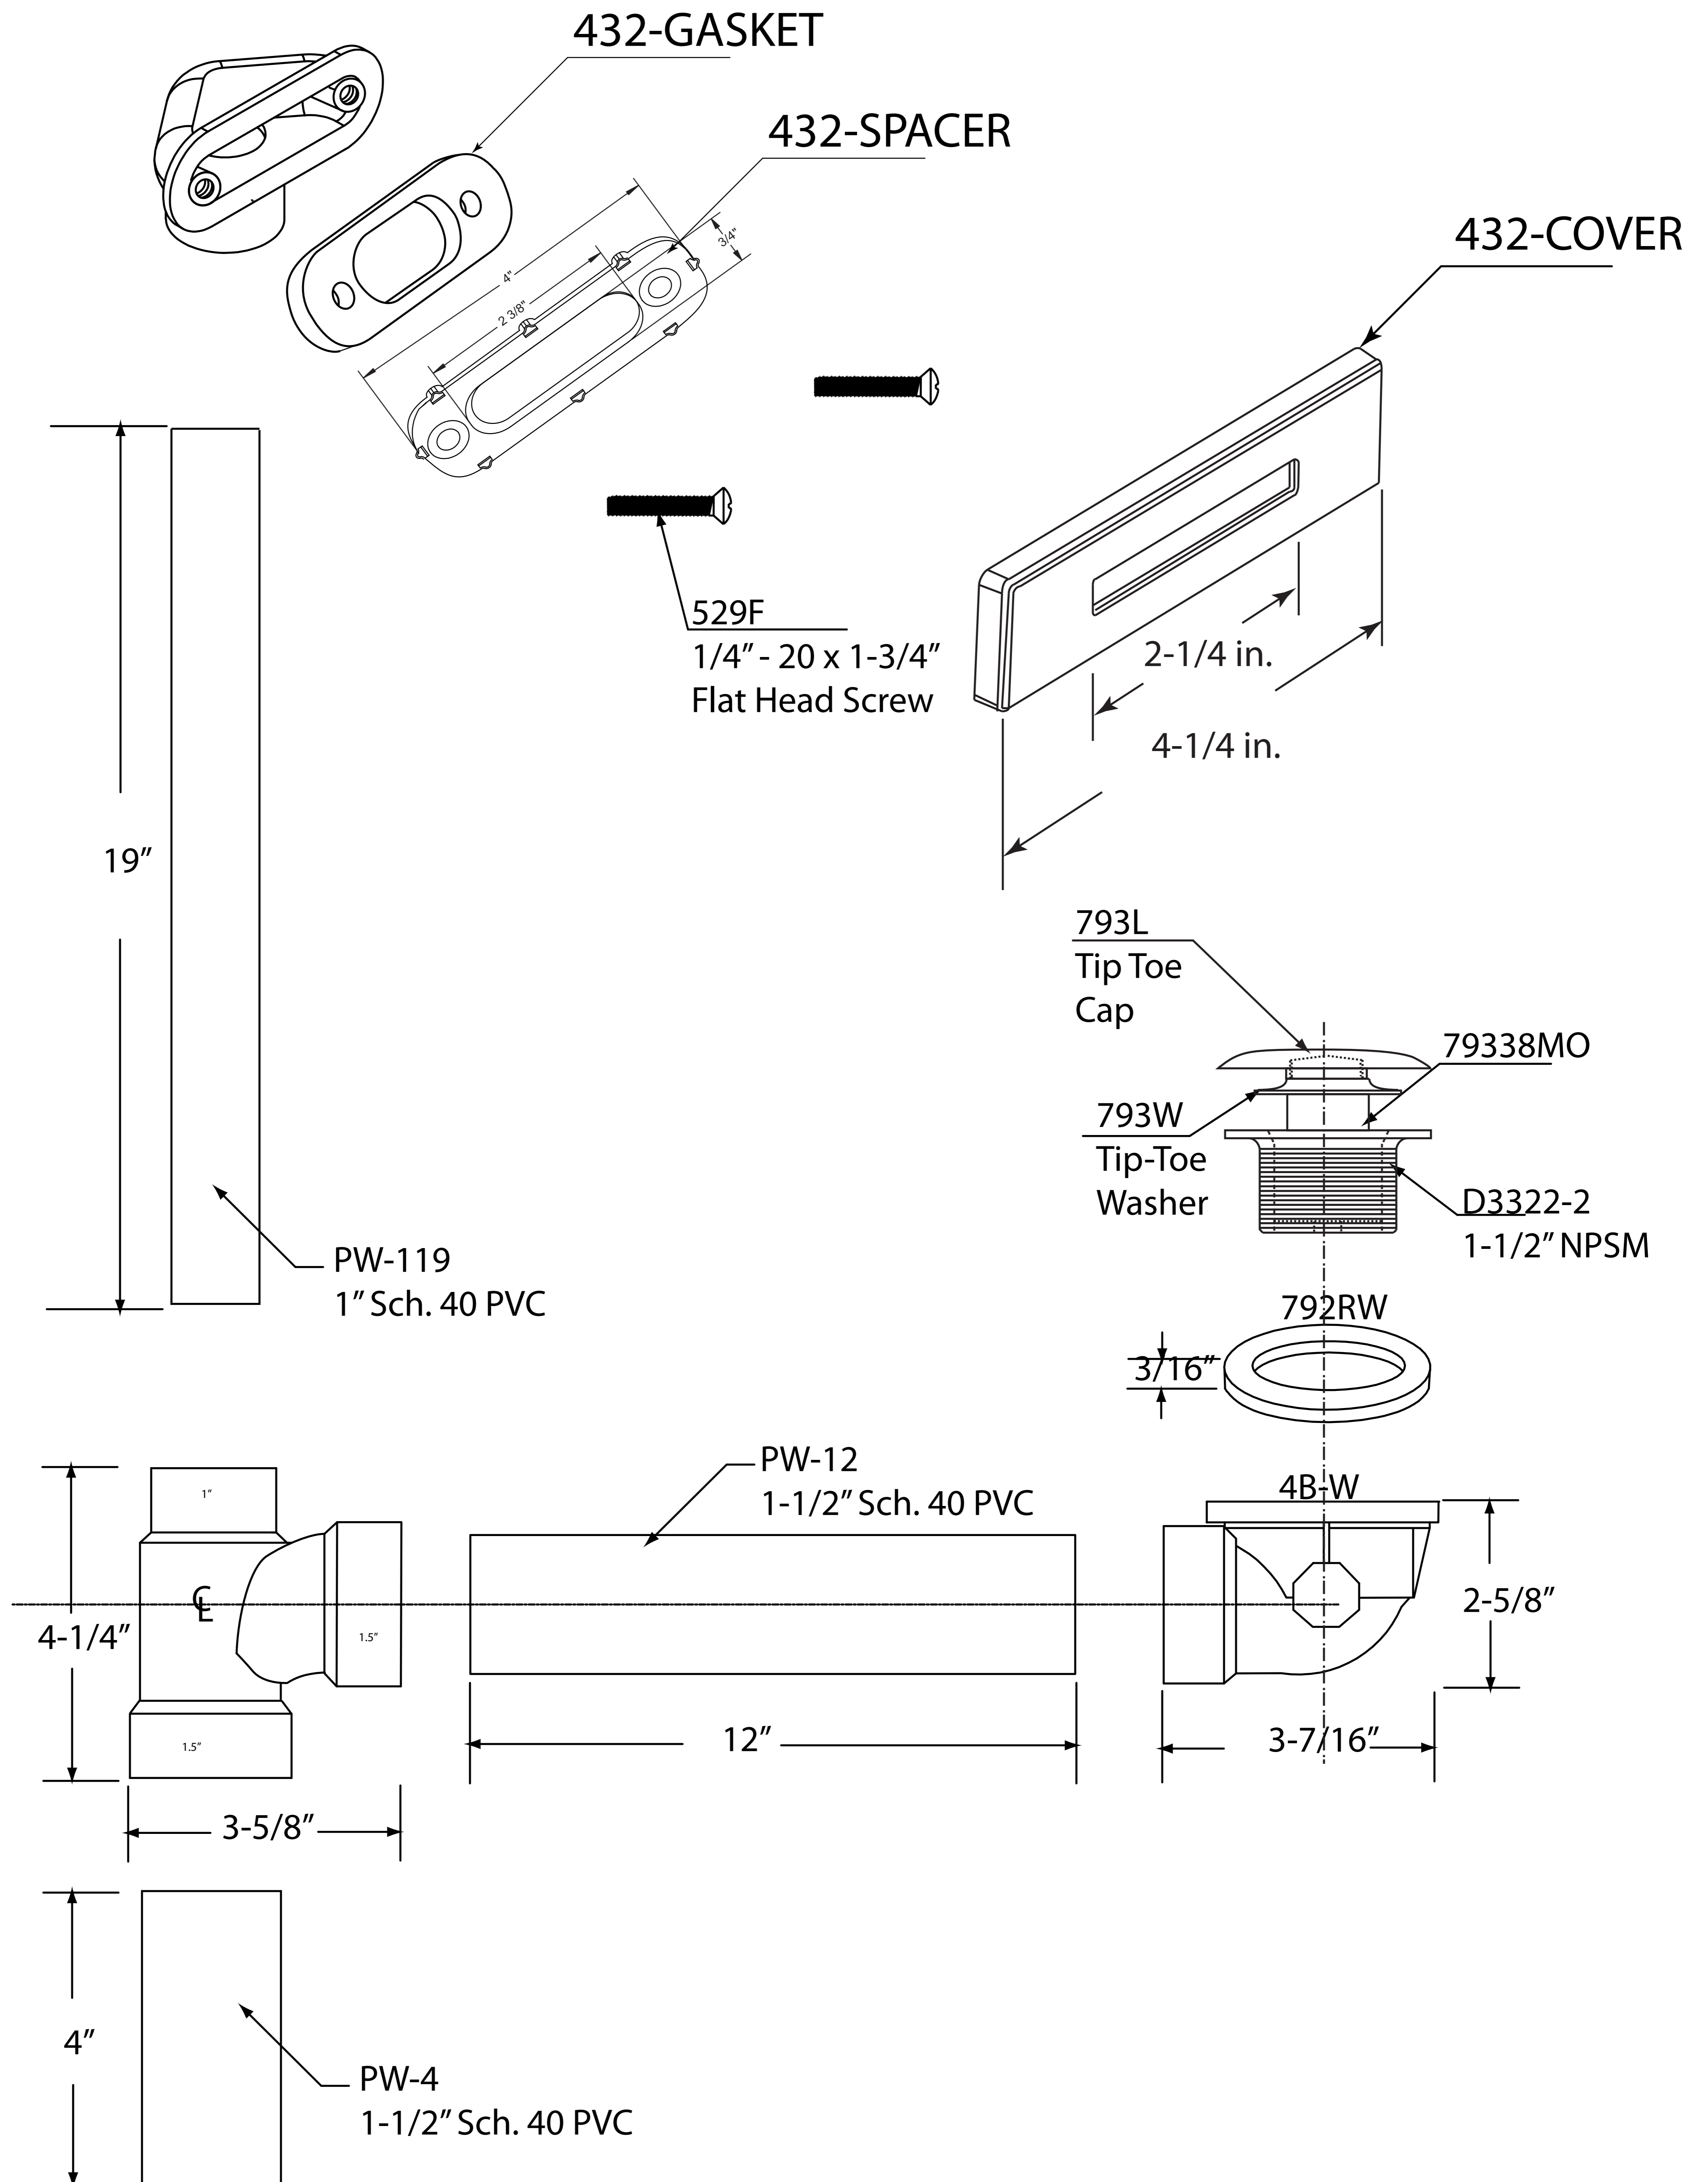

493244SLD

WESTBRASS
 Fine Decorative Plumbing Since 1935

2429 E. Olympic Blvd.
 Los Angeles, CA 90021

TITLE PVC Sch. 40 Overflow with Small Top Elbow Linear Drain

DWG NO. 493244SLD

DATE 8-11-2015

REV A

Scale NTS