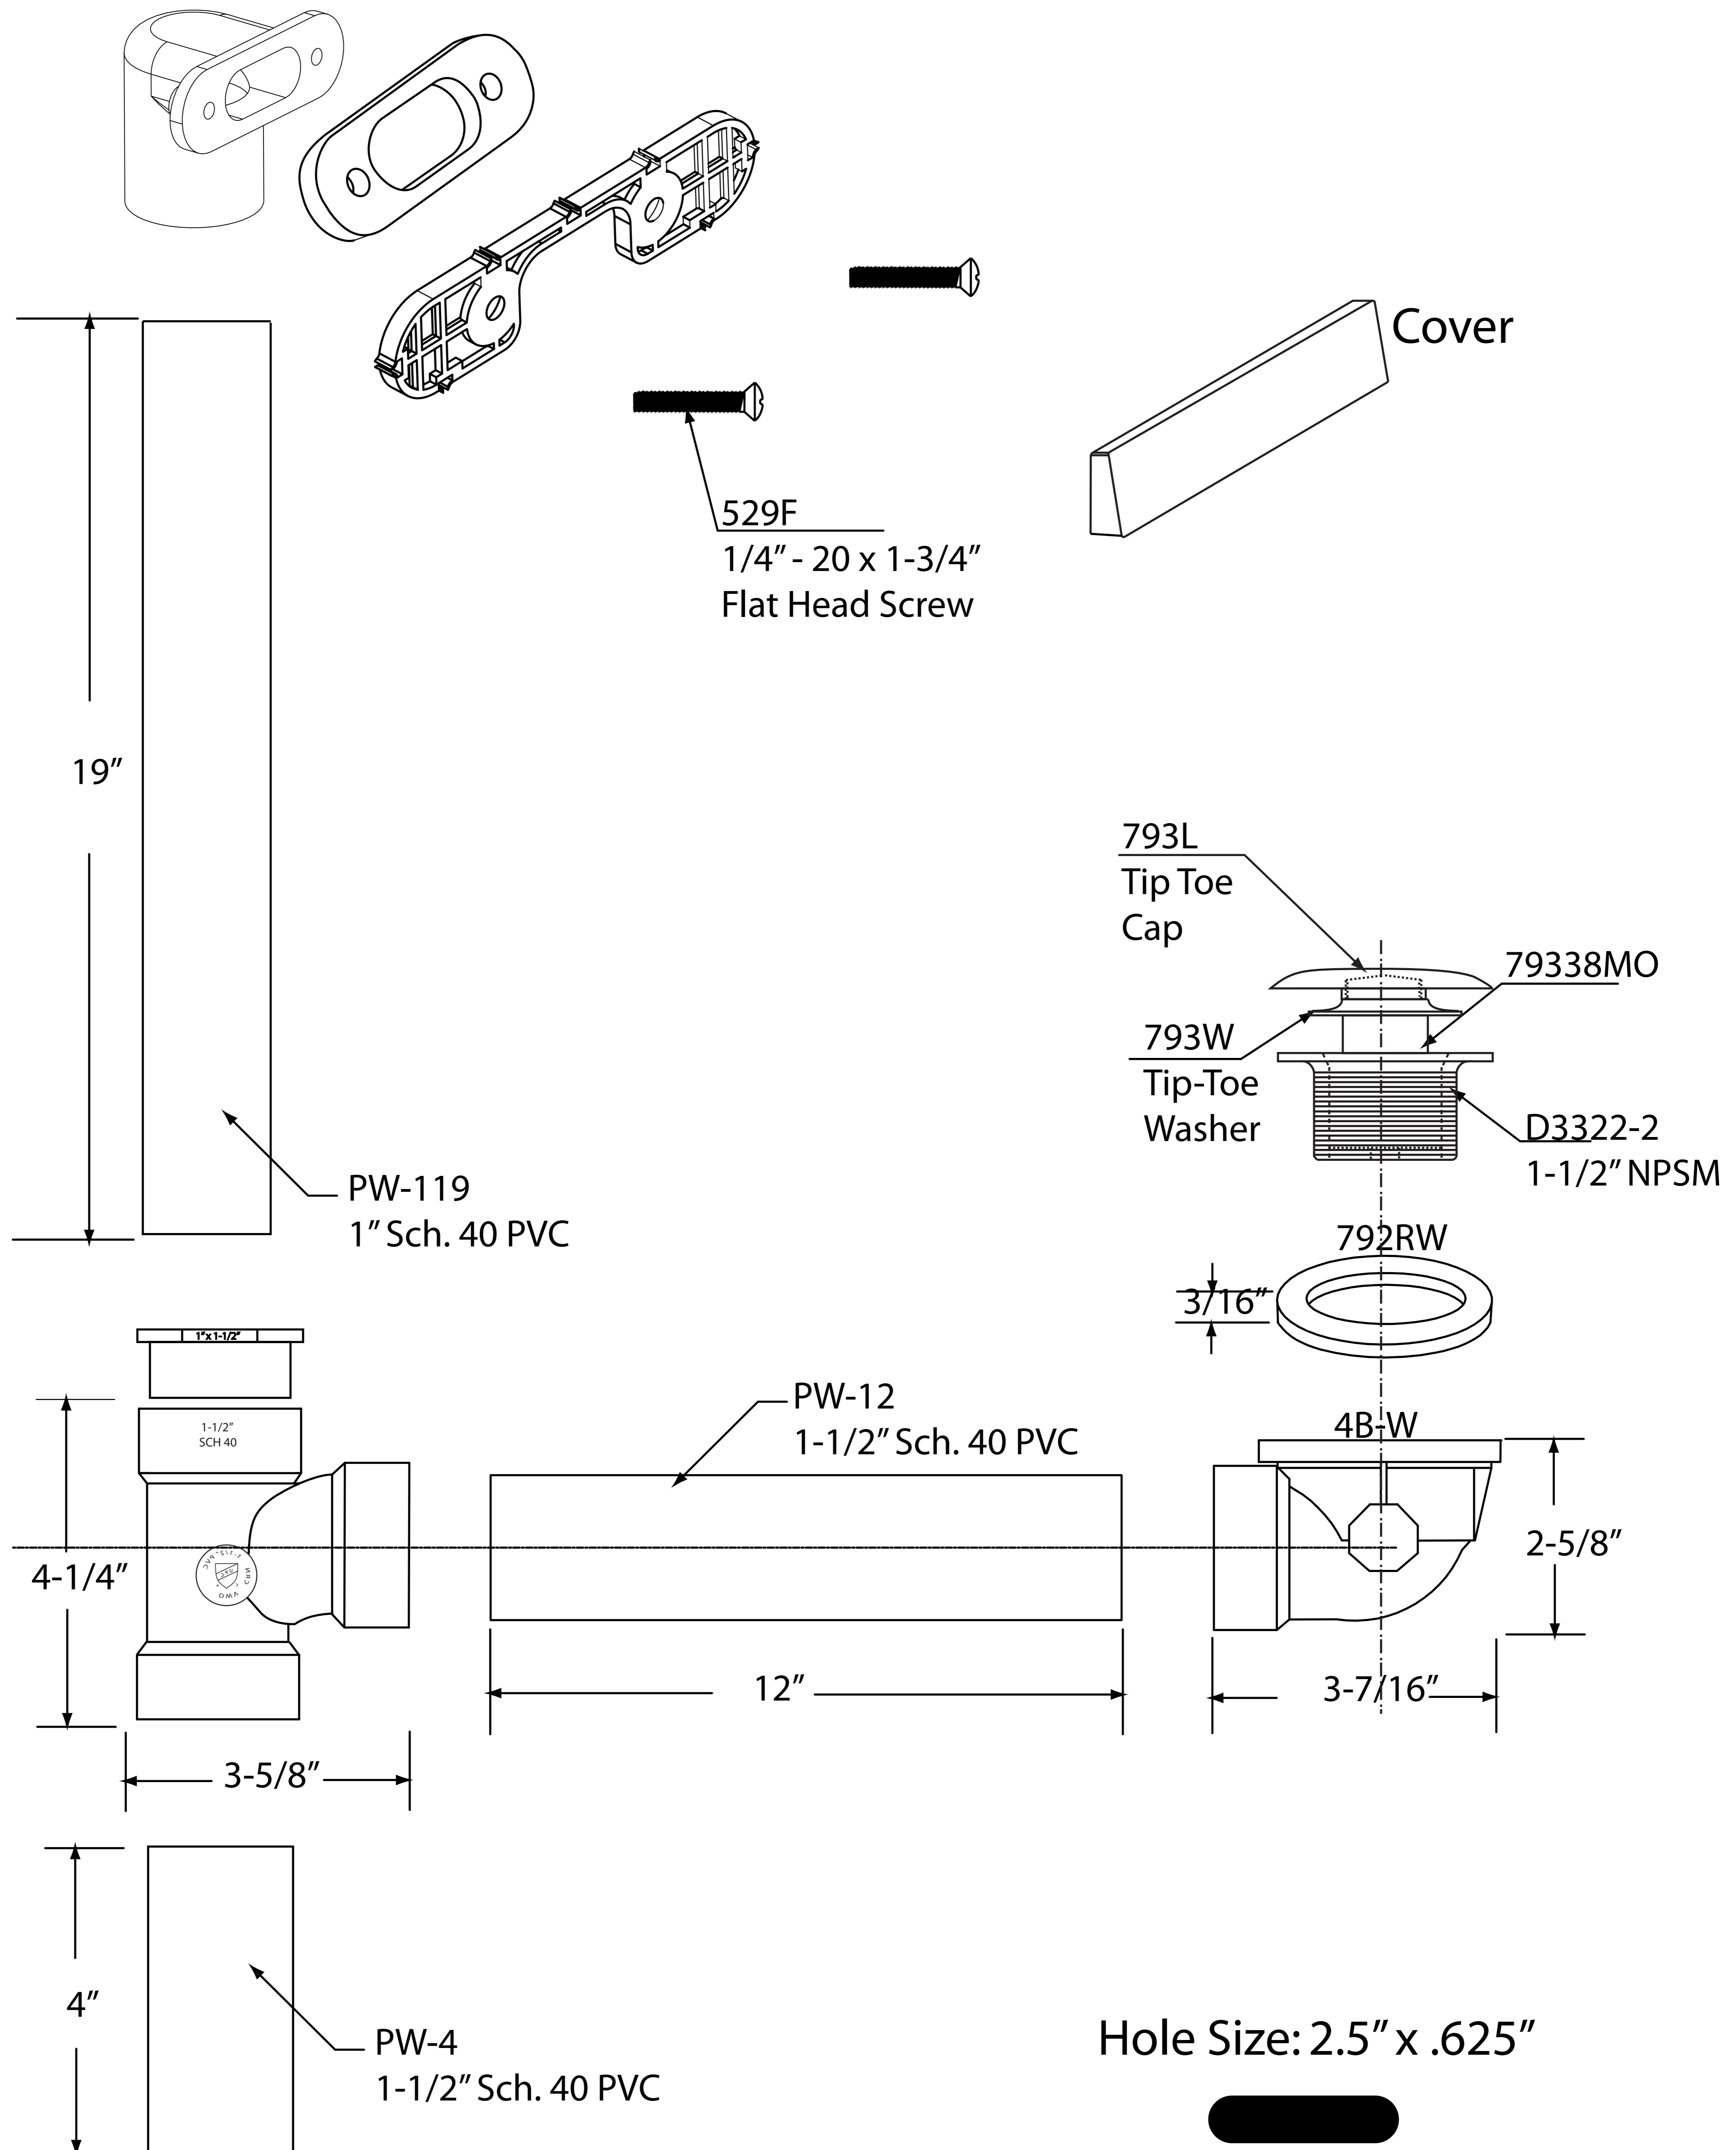

493244HLD

WESTBRASS
Fine Decorative Plumbing Since 1935

2429 E. Olympic Blvd.
Los Angeles, CA 90021

TITLE PVC Sch. 40 Overflow with Hidden Linear Drain

DWG NO. 493244HLD

DATE 8-11-2015

REV C

Scale NTS