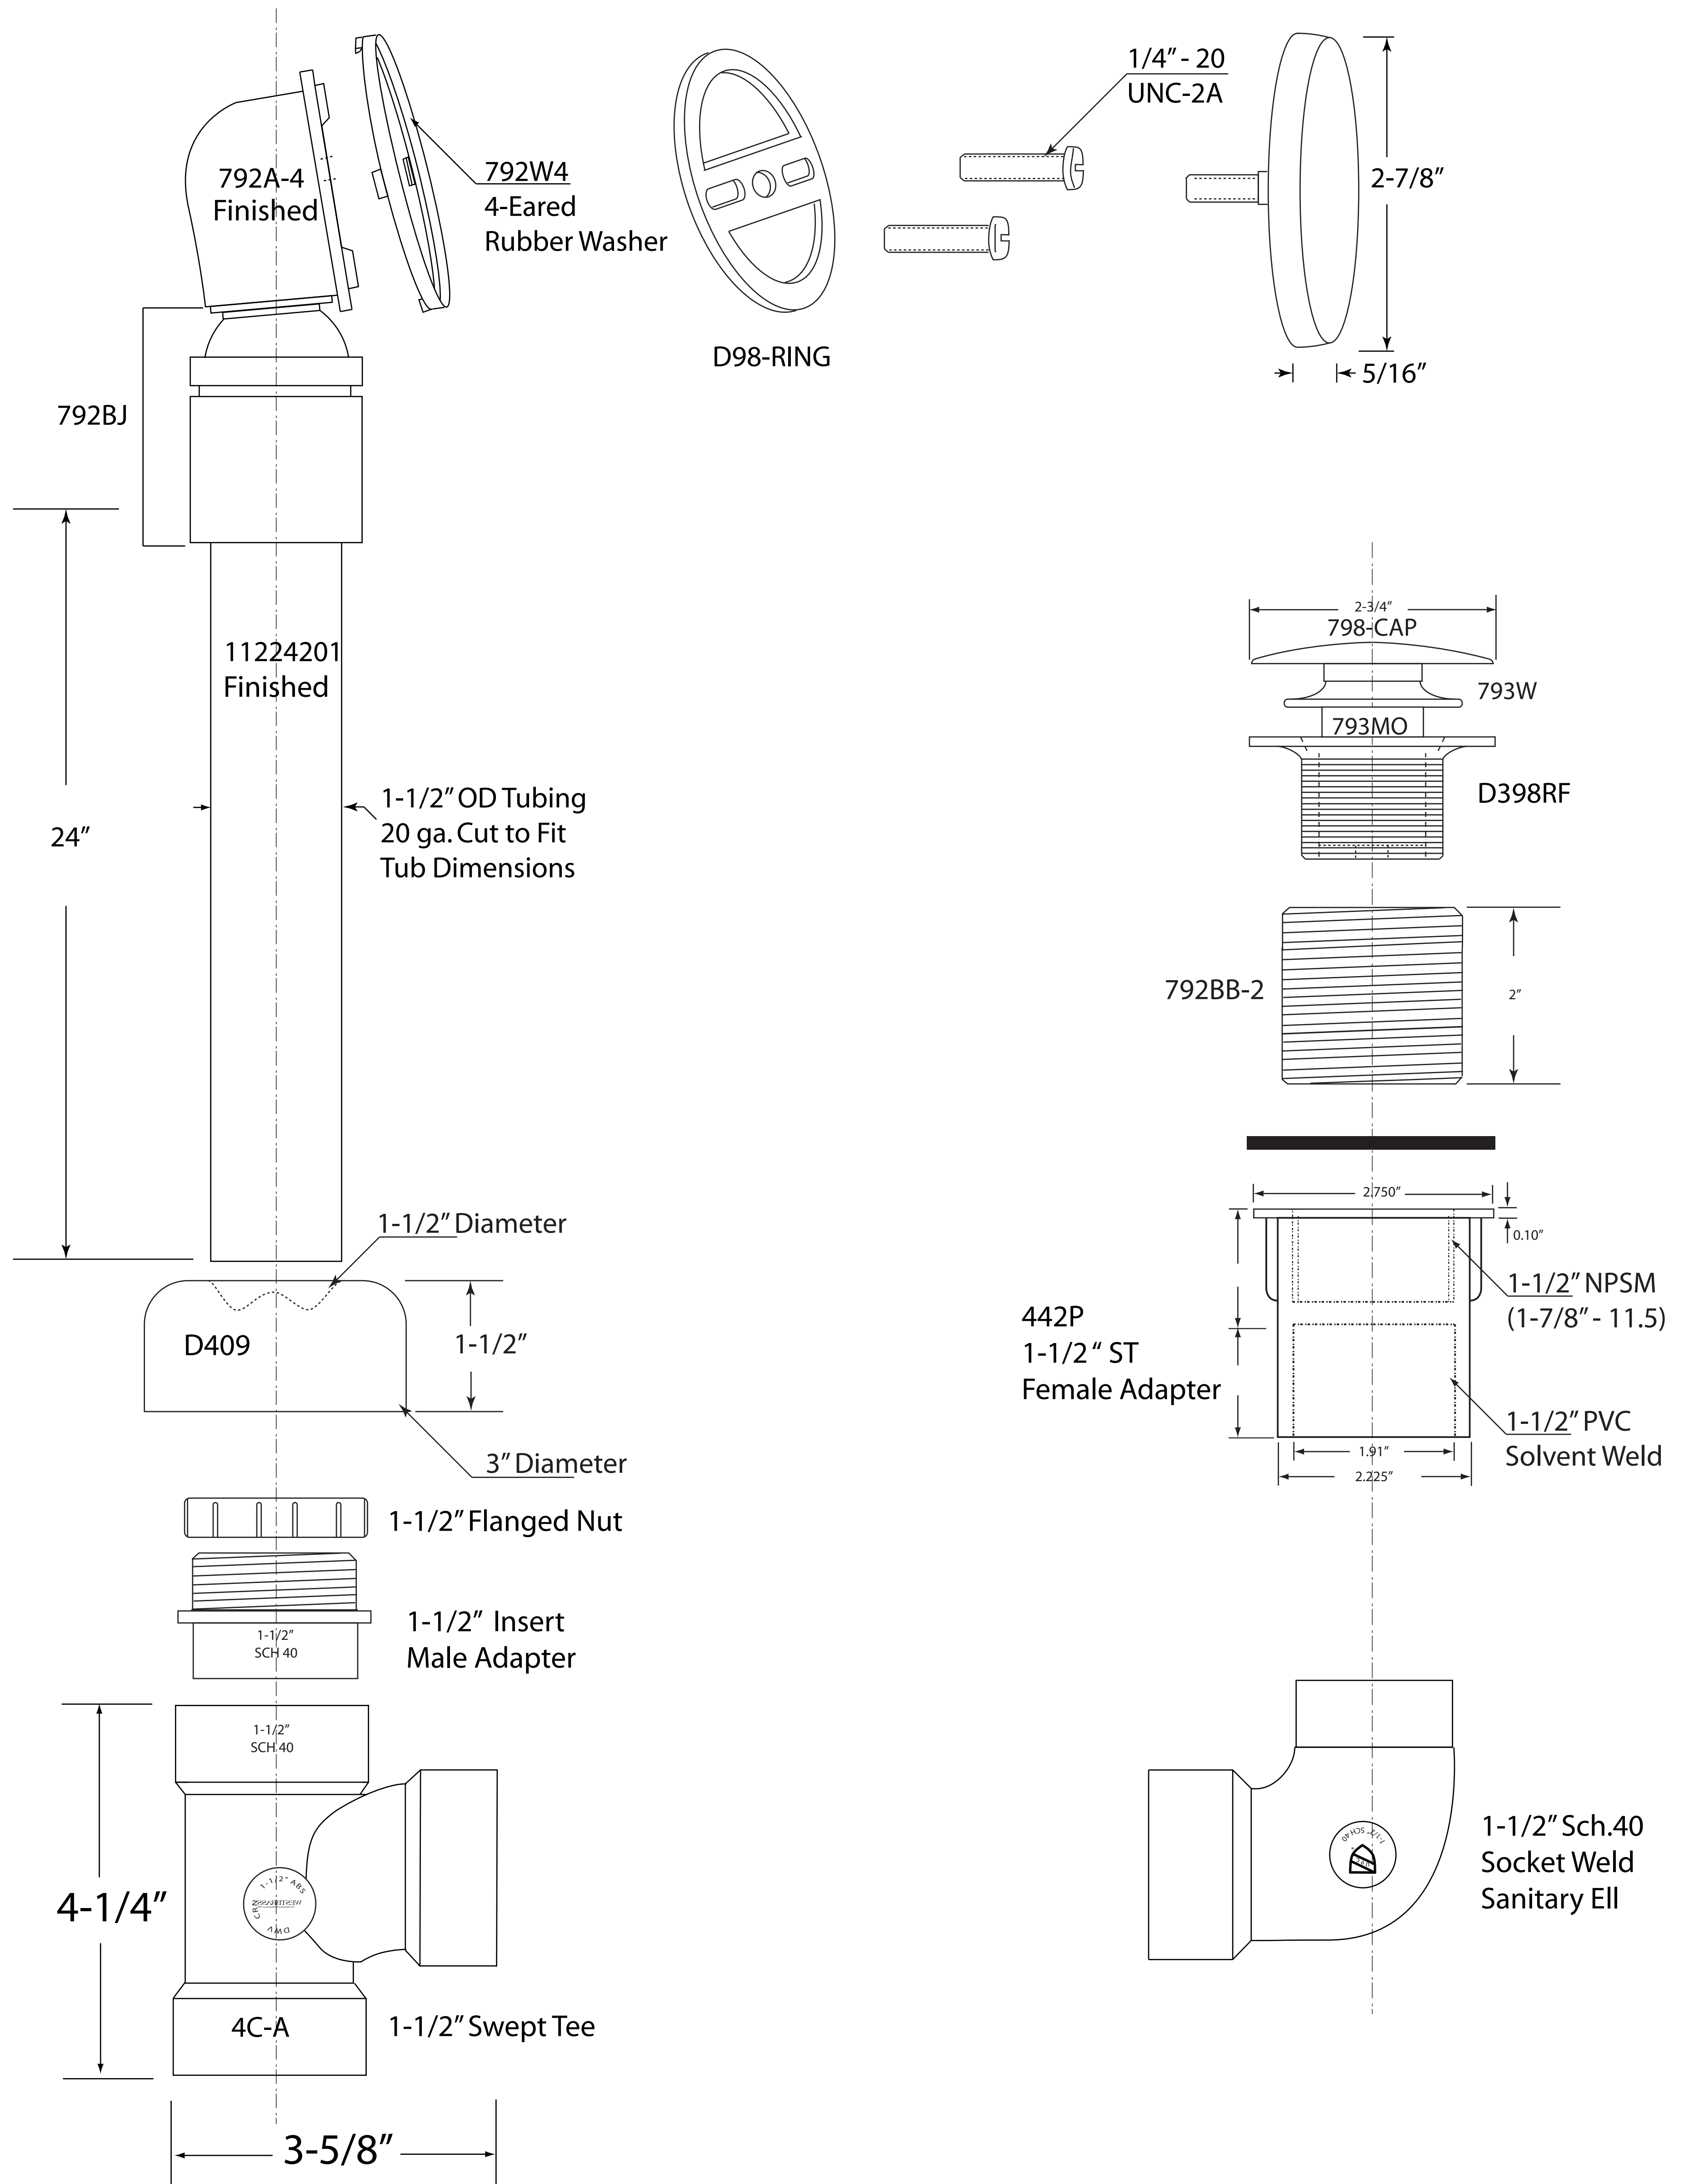

# 493144HRHBJ

20 Ga. Brass Finished Top - 24" Ball Joint  
 Brass top and Sch. 40 Horizontal tubes with  
 2" Thread Tip Toe Drain Closure  
 and Extension

**WESTBRASS**

Fine Decorative Plumbing Since 1935