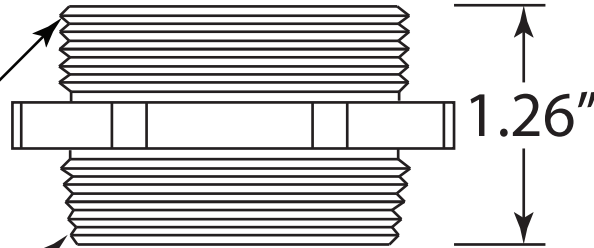

1-1/2" Brass
Slip Joint Nut

1-1/2" NPSM
(1-7/8" - 11.5
UNC-2A)

1-1/2" Male
NPT

WESTBRASS
Fine Decorative Plumbing Since 1935

2429 E. Olympic Blvd.
Los Angeles, CA 90021

TITLE **1-1/2" Male Desanko Fitting**