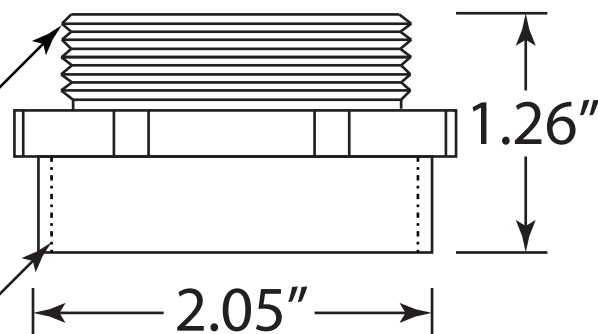

1-1/2" Brass
Slip Joint Nut

Brass
Ferrule

1-1/2" NPSM
(1-7/8" - 11.5
UNC-2A)

1-1/2" NPSM
(1-7/8" - 11.5
UNC-2B)

WESTBRASS <small>Fine Decorative Plumbing Since 1935</small>		2429 E. Olympic Blvd. Los Angeles, CA 90021	
TITLE 1-1/2" Female Desanko Fitting			
DWG NO.	112FDF	DATE	10-20-2016
Scale	1 to 1	REV	A
mrohfs		Sheet 1 of 1	